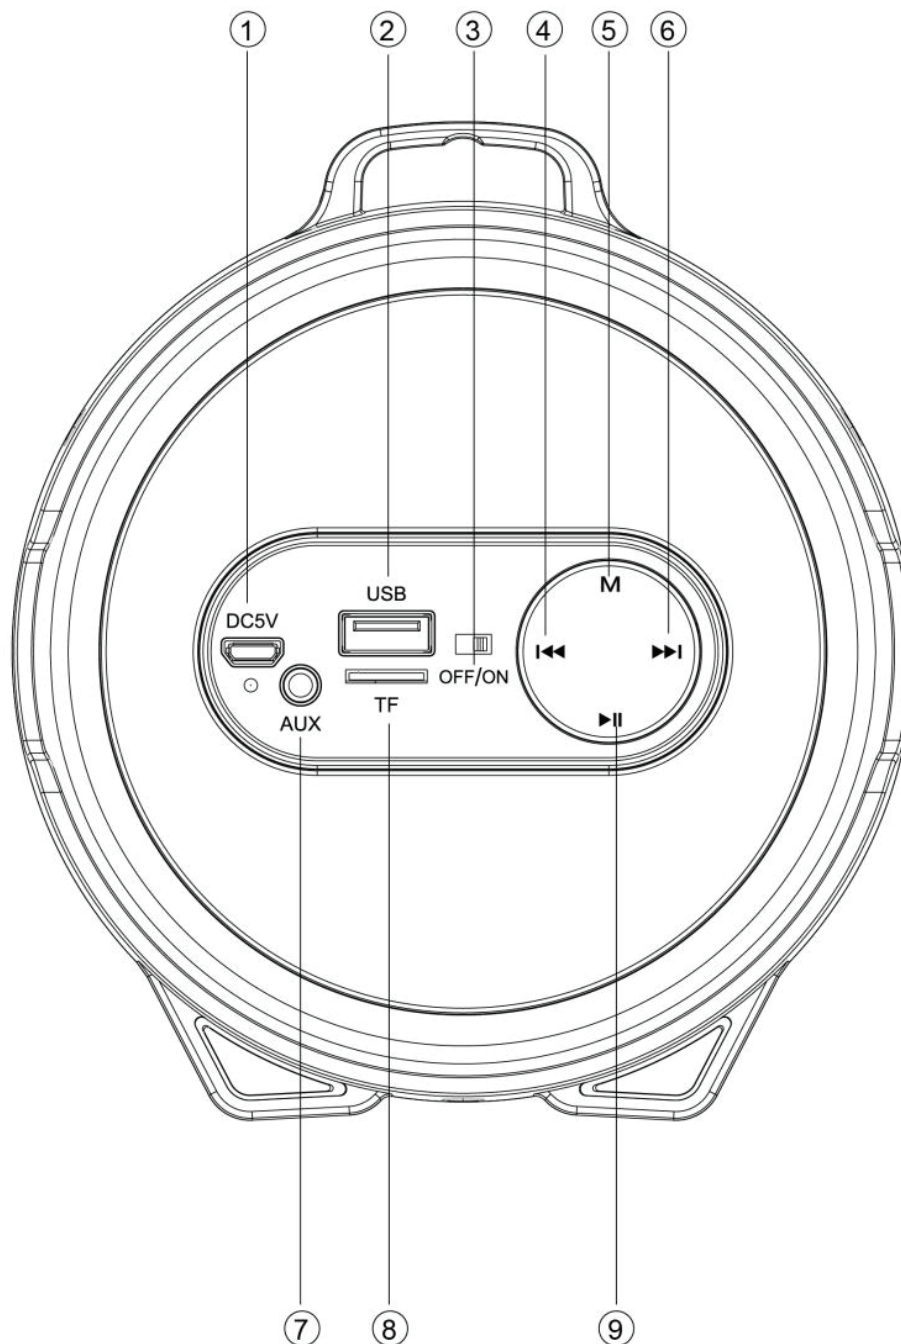

What's in the Box:

- Wireless Tube Speaker
- USB Charging Cable
- Audio Connection Cable

INSTRUNCTION FOR APPEARANCE AND KEY:

1. Charging jack
2. USB port
3. ON/OFF button
4. Backward/Volume down
5. Mode (Switch Bluetooth, USB disk, TF, FM and AUX-IN state)
6. Forward /Volume up
7. Aux-in jack
8. TF slot
9. Play/Pause