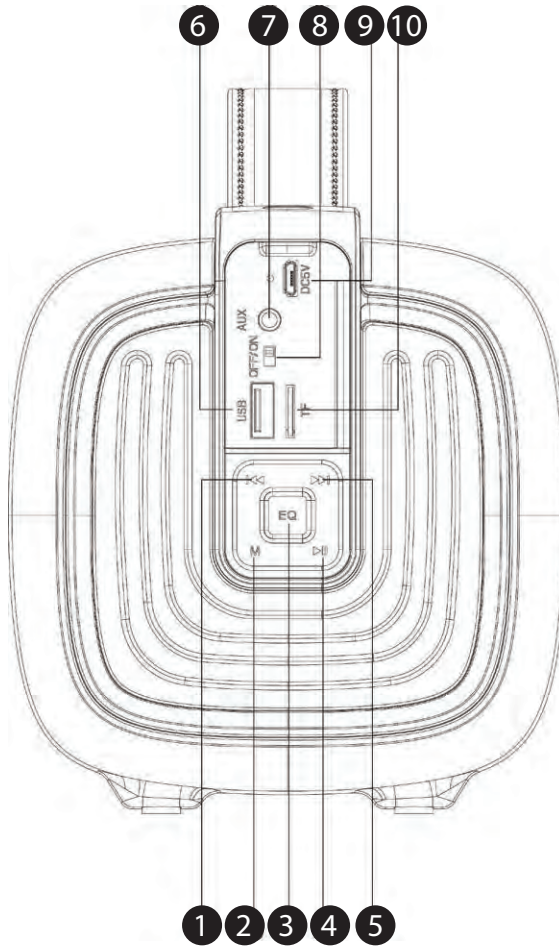

## KEY INSTRUCTIONS:

1. Previous / Volume down
2. Mode (Bluetooth Switch, USB disk, Micro SD, FM and AUX-IN state)
3. EQ
4. Play/Pause
5. Next / Volume Up
6. USB Port
7. Aux-In Jack
8. ON/OFF
9. Charging Jack
10. Micro SD Slot