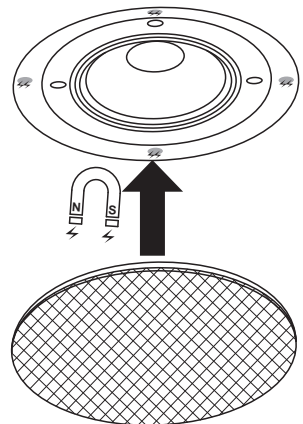

PDIC6LT

6.5" In-Wall / In-Ceiling 70V Speaker

Flush Mount Low-Profile Speaker
with 70 Volt Transformer, Magnetic Grill (500 Watt)

PDIC6LT SPL

PDIC6LT IMP

• Speaker Installation

1

2

3

4

5

6

- 1.** Position the cutting guide against the required speaker placement and trace around.
- 2.** Cut out the traced area using a pad saw or other suitable tool.
- 3.** Take the speaker unit out of the packaging and remove the grille. Connect the speaker wire to the appropriate “+” and “-” connections (select the desired tapping for 70V units).
- 4.** Locate the speaker unit into the cut-out, ensuring that the 4 rotating fixing clamps stay turned inward.
- 5.** Once located, turning the 4 fixing screws clockwise will cause the fixing clamps to rotate outward and tighten onto the mounting surface.
- 6.** Put the speaker grille onto speaker in place by magnetism.

PDIC6LT

6.5" In-Wall / In-Ceiling 70V Speaker

Flush Mount Low-Profile Speaker
with 70 Volt Transformer, Magnetic Grill (500 Watt)

Features:

- In-Wall / In-Ceiling Speaker System
- Built-in 70 Volt Transformer Tapping
- High-Impedance, Line-Matching Transformer
- 2-Way Full Range Stereo Sound
- Detachable Magnetic Speaker Grill Cover
- Used for Amplifier / PA Speaker Public Address Systems
- Slim-Style, Low Profile Design
- Mounts Flush on Walls or Ceilings
- 1/2" High Compliance Dome Tweeter
- Poly Mica Cone with High-Sensitivity Foam Edge
- Cut-Out Size Template for Easy Installation
- Environmentally Friendly ABS Construction
- Used for Home, Office & Business Applications

Technical Specs:

- Power Output: 500 Watt MAX
- Speaker Size: 6.5" -inches
- 70V Transformer Tapping at 20W/15W/10W/5W/2.5W and 8OHM
- Frequency Response: 75Hz-20kHz
- Sensitivity: 89 dB
- Magnet: 16 oz.
- Cut-Out Diameter: 8.03" -inches
- Mounting Depth: 4.09" -inches
- Total Speaker Size (Diameter x Depth): 9.21" x 4.21" -inches
- Sold as: 1