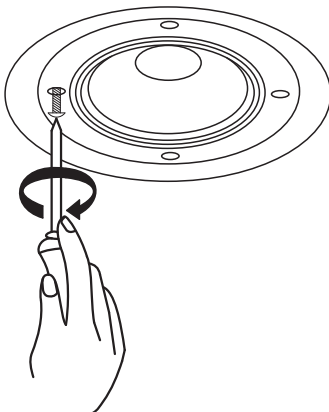

PDIC6LT

6.5" In-Wall / In-Ceiling 70V Speaker

Flush Mount Low-Profile Speaker
with 70 Volt Transformer, Magnetic Grill (500 Watt)

PDIC6LT SPL

PDIC6LT IMP

• Speaker Installation

1

2

3

4

5

6

- 1.** Position the cutting guide against the required speaker placement and trace around.
- 2.** Cut out the traced area using a pad saw or other suitable tool.
- 3.** Take the speaker unit out of the packaging and remove the grille. Connect the speaker wire to the appropriate “+” and “-” connections (select the desired tapping for 70V units).
- 4.** Locate the speaker unit into the cut-out, ensuring that the 4 rotating fixing clamps stay turned inward.
- 5.** Once located, turning the 4 fixing screws clockwise will cause the fixing clamps to rotate outward and tighten onto the mounting surface.
- 6.** Put the speaker grille onto speaker in place by magnetism.

PDIC6LT

6.5" In-Wall / In-Ceiling 70V Speaker

Flush Mount Low-Profile Speaker
with 70 Volt Transformer, Magnetic Grill (500 Watt)

Features:

- In-Wall / In-Ceiling Speaker System
- Built-in 70 Volt Transformer Tapping
- High-Impedance, Line-Matching Transformer
- 2-Way Full Range Stereo Sound
- Detachable Magnetic Speaker Grill Cover
- Used for Amplifier / PA Speaker Public Address Systems
- Slim-Style, Low Profile Design
- Mounts Flush on Walls or Ceilings
- 1/2" High Compliance Dome Tweeter
- Poly Mica Cone with High-Sensitivity Foam Edge
- Cut-Out Size Template for Easy Installation
- Environmentally Friendly ABS Construction
- Used for Home, Office & Business Applications

Technical Specs:

- Power Output: 500 Watt MAX
- Speaker Size: 6.5" -inches
- 70V Transformer Tapping at 20W/15W/10W/5W/2.5W and 8OHM
- Frequency Response: 75Hz-20kHz
- Sensitivity: 89 dB
- Magnet: 16 oz.
- Cut-Out Diameter: 8.03" -inches
- Mounting Depth: 4.09" -inches
- Total Speaker Size (Diameter x Depth): 9.21" x 4.21" -inches
- Sold as: 1