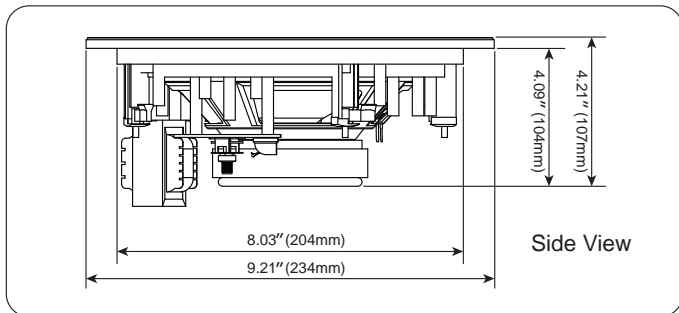

PDIC6LT IMP