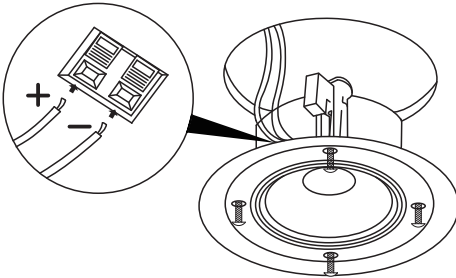

PDIC6LT

6.5" In-Wall / In-Ceiling 70V Speaker

Flush Mount Low-Profile Speaker
with 70 Volt Transformer, Magnetic Grill (500 Watt)

PDIC6LT SPL

PDIC6LT IMP

• Speaker Installation

1

2

3

4

5

6

- 1.** Position the cutting guide against the required speaker placement and trace around.
- 2.** Cut out the traced area using a pad saw or other suitable tool.
- 3.** Take the speaker unit out of the packaging and remove the grille. Connect the speaker wire to the appropriate “+” and “-” connections (select the desired tapping for 70V units).
- 4.** Locate the speaker unit into the cut-out, ensuring that the 4 rotating fixing clamps stay turned inward.
- 5.** Once located, turning the 4 fixing screws clockwise will cause the fixing clamps to rotate outward and tighten onto the mounting surface.
- 6.** Put the speaker grille onto speaker in place by magnetism.

PDIC6LT

6.5" In-Wall / In-Ceiling 70V Speaker

Flush Mount Low-Profile Speaker
with 70 Volt Transformer, Magnetic Grill (500 Watt)

Features:

- In-Wall / In-Ceiling Speaker System
- Built-in 70 Volt Transformer Tapping
- High-Impedance, Line-Matching Transformer
- 2-Way Full Range Stereo Sound
- Detachable Magnetic Speaker Grill Cover
- Used for Amplifier / PA Speaker Public Address Systems
- Slim-Style, Low Profile Design
- Mounts Flush on Walls or Ceilings
- 1/2" High Compliance Dome Tweeter
- Poly Mica Cone with High-Sensitivity Foam Edge
- Cut-Out Size Template for Easy Installation
- Environmentally Friendly ABS Construction
- Used for Home, Office & Business Applications

Technical Specs:

- Power Output: 500 Watt MAX
- Speaker Size: 6.5" -inches
- 70V Transformer Tapping at 20W/15W/10W/5W/2.5W and 8OHM
- Frequency Response: 75Hz-20kHz
- Sensitivity: 89 dB
- Magnet: 16 oz.
- Cut-Out Diameter: 8.03" -inches
- Mounting Depth: 4.09" -inches
- Total Speaker Size (Diameter x Depth): 9.21" x 4.21" -inches
- Sold as: 1