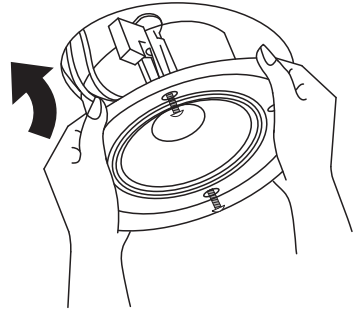

PDIC6LT

6.5" In-Wall / In-Ceiling 70V Speaker

Flush Mount Low-Profile Speaker
with 70 Volt Transformer, Magnetic Grill (500 Watt)

PDIC6LT SPL

PDIC6LT IMP

• Speaker Installation

1

2

3

4

5

6

- 1.** Position the cutting guide against the required speaker placement and trace around.
- 2.** Cut out the traced area using a pad saw or other suitable tool.
- 3.** Take the speaker unit out of the packaging and remove the grille. Connect the speaker wire to the appropriate “+” and “-” connections (select the desired tapping for 70V units).
- 4.** Locate the speaker unit into the cut-out, ensuring that the 4 rotating fixing clamps stay turned inward.
- 5.** Once located, turning the 4 fixing screws clockwise will cause the fixing clamps to rotate outward and tighten onto the mounting surface.
- 6.** Put the speaker grille onto speaker in place by magnetism.

PDIC6LT

6.5" In-Wall / In-Ceiling 70V Speaker

Flush Mount Low-Profile Speaker
with 70 Volt Transformer, Magnetic Grill (500 Watt)

Features:

- In-Wall / In-Ceiling Speaker System
- Built-in 70 Volt Transformer Tapping
- High-Impedance, Line-Matching Transformer
- 2-Way Full Range Stereo Sound
- Detachable Magnetic Speaker Grill Cover
- Used for Amplifier / PA Speaker Public Address Systems
- Slim-Style, Low Profile Design
- Mounts Flush on Walls or Ceilings
- 1/2" High Compliance Dome Tweeter
- Poly Mica Cone with High-Sensitivity Foam Edge
- Cut-Out Size Template for Easy Installation
- Environmentally Friendly ABS Construction
- Used for Home, Office & Business Applications

Technical Specs:

- Power Output: 500 Watt MAX
- Speaker Size: 6.5" -inches
- 70V Transformer Tapping at 20W/15W/10W/5W/2.5W and 8OHM
- Frequency Response: 75Hz-20kHz
- Sensitivity: 89 dB
- Magnet: 16 oz.
- Cut-Out Diameter: 8.03" -inches
- Mounting Depth: 4.09" -inches
- Total Speaker Size (Diameter x Depth): 9.21" x 4.21" -inches
- Sold as: 1