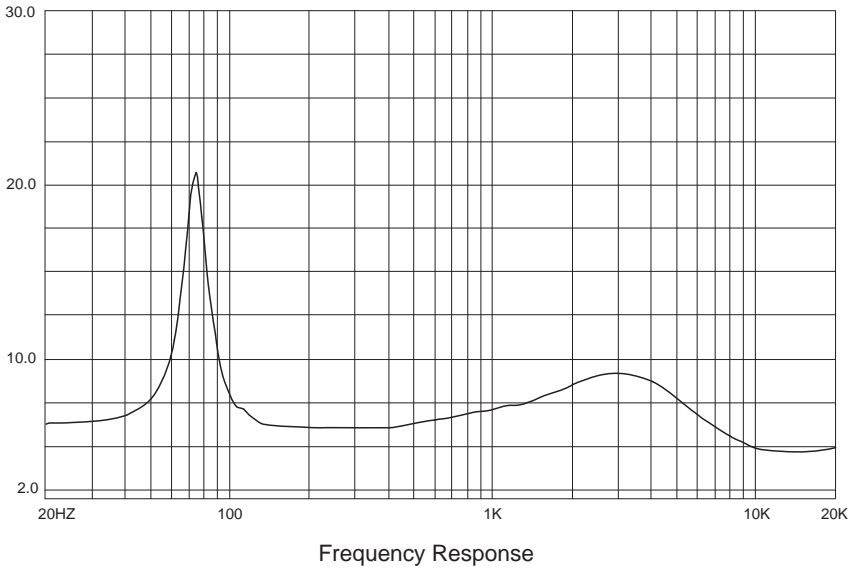

PDIC6LT IMP