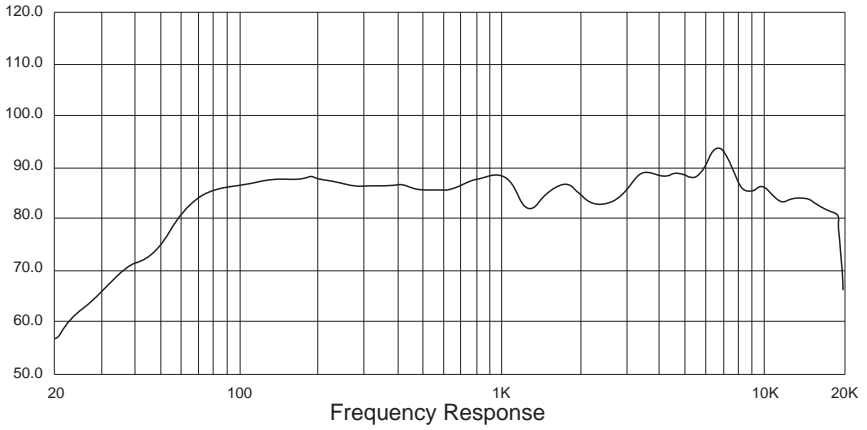

PDIC6LT

6.5" In-Wall / In-Ceiling 70V Speaker

Flush Mount Low-Profile Speaker
with 70 Volt Transformer, Magnetic Grill (500 Watt)

PDIC6LT SPL

PDIC6LT IMP

• Speaker Installation

1

2

3

4

5

6

- 1.** Position the cutting guide against the required speaker placement and trace around.
- 2.** Cut out the traced area using a pad saw or other suitable tool.
- 3.** Take the speaker unit out of the packaging and remove the grille. Connect the speaker wire to the appropriate “+” and “-” connections (select the desired tapping for 70V units).
- 4.** Locate the speaker unit into the cut-out, ensuring that the 4 rotating fixing clamps stay turned inward.
- 5.** Once located, turning the 4 fixing screws clockwise will cause the fixing clamps to rotate outward and tighten onto the mounting surface.
- 6.** Put the speaker grille onto speaker in place by magnetism.

Technical Specs:

- Power Output: 500 Watt MAX
- Speaker Size: 6.5" -inches
- 70V Transformer Tapping at 20W/15W/10W/5W/2.5W and 8OHM
- Frequency Response: 75Hz-20kHz
- Sensitivity: 89 dB
- Magnet: 16 oz.
- Cut-Out Diameter: 8.03" -inches
- Mounting Depth: 4.09" -inches
- Total Speaker Size (Diameter x Depth): 9.21" x 4.21" -inches
- Sold as: 1