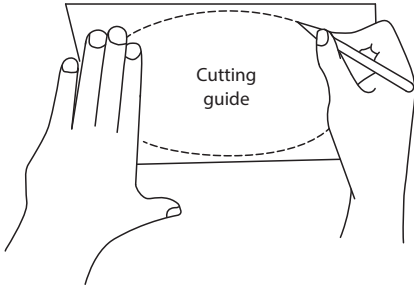

• Speaker Installation

1