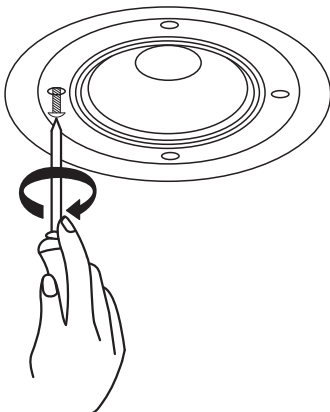

2

3

4

5

6

- 1.** Position the cutting guide against the required speaker placement and trace around.
- 2.** Cut out the traced area using a pad saw or other suitable tool.
- 3.** Take the speaker unit out of the packaging and remove the grille. Connect the speaker wire to the appropriate “+” and “-” connections (select the desired tapping for 70V units).
- 4.** Locate the speaker unit into the cut-out, ensuring that the 4 rotating fixing clamps stay turned inward.
- 5.** Once located, turning the 4 fixing screws clockwise will cause the fixing clamps to rotate outward and tighten onto the mounting surface.
- 6.** Put the speaker grille onto speaker in place by magnetism.

PDIC8LT

8.0" In-Wall / In-Ceiling 70V Speaker

Flush Mount Low-Profile Speaker
with 70 Volt Transformer, Magnetic Grill (600 Watt)

Features:

- In-Wall / In-Ceiling Speaker System
- Built-in 70 Volt Transformer Tapping
- High-Impedance, Line-Matching Transformer
- 2-Way Full Range Stereo Sound
- Detachable Magnetic Speaker Grill Cover
- Used for Amplifier / PA Speaker Public Address Systems
- Slim-Style, Low Profile Design
- Mounts Flush on Walls or Ceilings
- 1/2" High Compliance Dome Tweeter
- Poly Mica Cone with High-Sensitivity Foam Edge
- Cut-Out Size Template for Easy Installation
- Environmentally Friendly ABS Construction
- Used for Home, Office & Business Applications

Technical Specs:

- Power Output: 600 Watt MAX
- Speaker Size: 8.0" -inches
- 70V Transformer Tapping at 20W/15W/10W/5W/2.5W and 8OHM
- Frequency Response: 55Hz-20kHz
- Sensitivity: 91 dB
- Magnet: 25 oz.
- Cut-Out Diameter: 9.53" -inches
- Mounting Depth: 4.17" -inches
- Total Speaker Size (Diameter x Depth): 11.06" x 4.33" -inches
- Sold as: 1