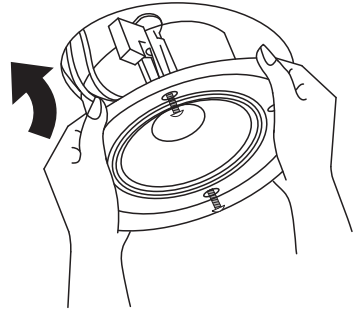

2

3

4

5

6

- 1.** Position the cutting guide against the required speaker placement and trace around.
- 2.** Cut out the traced area using a pad saw or other suitable tool.
- 3.** Take the speaker unit out of the packaging and remove the grille. Connect the speaker wire to the appropriate “+” and “-” connections (select the desired tapping for 70V units).
- 4.** Locate the speaker unit into the cut-out, ensuring that the 4 rotating fixing clamps stay turned inward.
- 5.** Once located, turning the 4 fixing screws clockwise will cause the fixing clamps to rotate outward and tighten onto the mounting surface.
- 6.** Put the speaker grille onto speaker in place by magnetism.

PDIC8LT

8.0" In-Wall / In-Ceiling 70V Speaker

Flush Mount Low-Profile Speaker
with 70 Volt Transformer, Magnetic Grill (600 Watt)

Features:

- In-Wall / In-Ceiling Speaker System
- Built-in 70 Volt Transformer Tapping
- High-Impedance, Line-Matching Transformer
- 2-Way Full Range Stereo Sound
- Detachable Magnetic Speaker Grill Cover
- Used for Amplifier / PA Speaker Public Address Systems
- Slim-Style, Low Profile Design
- Mounts Flush on Walls or Ceilings
- 1/2" High Compliance Dome Tweeter
- Poly Mica Cone with High-Sensitivity Foam Edge
- Cut-Out Size Template for Easy Installation
- Environmentally Friendly ABS Construction
- Used for Home, Office & Business Applications

Technical Specs:

- Power Output: 600 Watt MAX
- Speaker Size: 8.0" -inches
- 70V Transformer Tapping at 20W/15W/10W/5W/2.5W and 8OHM
- Frequency Response: 55Hz-20kHz
- Sensitivity: 91 dB
- Magnet: 25 oz.
- Cut-Out Diameter: 9.53" -inches
- Mounting Depth: 4.17" -inches
- Total Speaker Size (Diameter x Depth): 11.06" x 4.33" -inches
- Sold as: 1