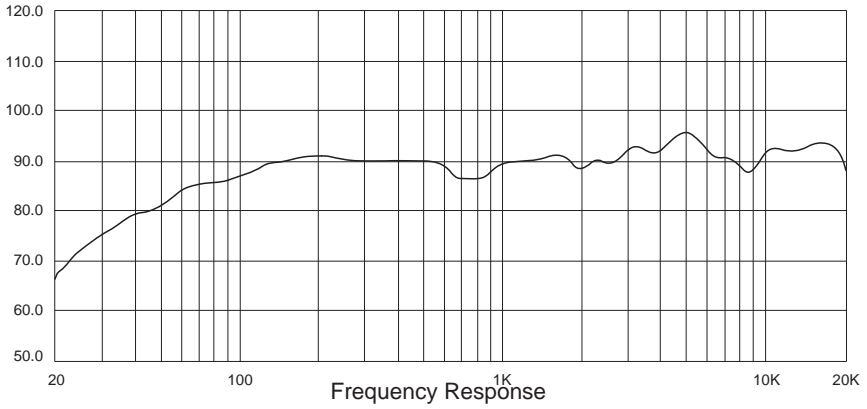

PDIC8LT SPL