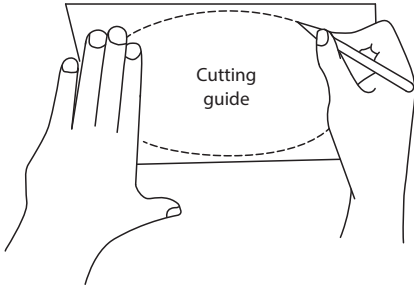

2

3

4

5

6

- 1.** Position the cutting guide against the required speaker placement and trace around.
- 2.** Cut out the traced area using a pad saw or other suitable tool.
- 3.** Take the speaker unit out of the packaging and remove the grille. Connect the speaker wire to the appropriate “+” and “-” connections (select the desired tapping for 70V units).
- 4.** Locate the speaker unit into the cut-out, ensuring that the 4 rotating fixing clamps stay turned inward.
- 5.** Once located, turning the 4 fixing screws clockwise will cause the fixing clamps to rotate outward and tighten onto the mounting surface.
- 6.** Put the speaker grille onto speaker in place by magnetism.

Technical Specs:

- Power Output: 600 Watt MAX
- Speaker Size: 8.0" -inches
- 70V Transformer Tapping at 20W/15W/10W/5W/2.5W and 8OHM
- Frequency Response: 55Hz-20kHz
- Sensitivity: 91 dB
- Magnet: 25 oz.
- Cut-Out Diameter: 9.53" -inches
- Mounting Depth: 4.17" -inches
- Total Speaker Size (Diameter x Depth): 11.06" x 4.33" -inches
- Sold as: 1