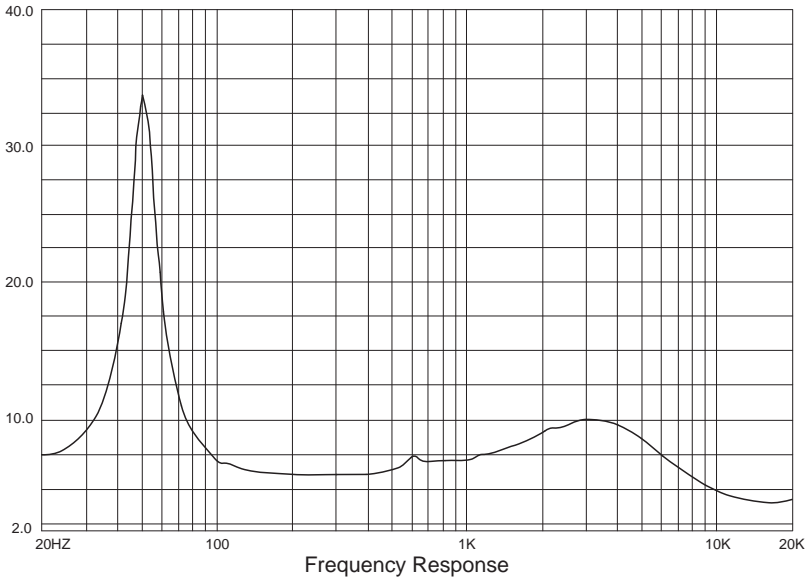

PDIC8LT IMP