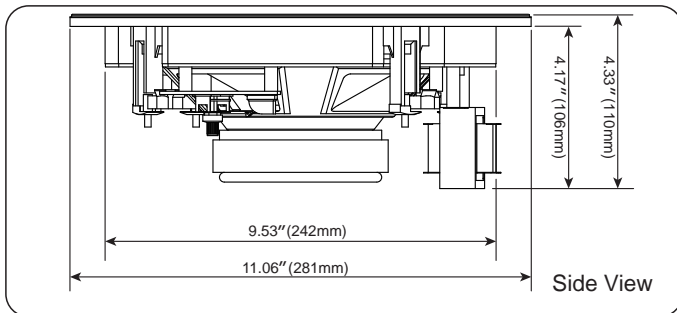

PDIC8LT IMP