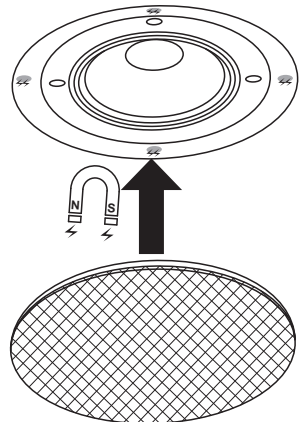

2

3

4

5

6

- 1.** Position the cutting guide against the required speaker placement and trace around.
- 2.** Cut out the traced area using a pad saw or other suitable tool.
- 3.** Take the speaker unit out of the packaging and remove the grille. Connect the speaker wire to the appropriate “+” and “-” connections (select the desired tapping for 70V units).
- 4.** Locate the speaker unit into the cut-out, ensuring that the 4 rotating fixing clamps stay turned inward.
- 5.** Once located, turning the 4 fixing screws clockwise will cause the fixing clamps to rotate outward and tighten onto the mounting surface.
- 6.** Put the speaker grille onto speaker in place by magnetism.

PDIC8LT

8.0" In-Wall / In-Ceiling 70V Speaker

Flush Mount Low-Profile Speaker
with 70 Volt Transformer, Magnetic Grill (600 Watt)

Features:

- In-Wall / In-Ceiling Speaker System
- Built-in 70 Volt Transformer Tapping
- High-Impedance, Line-Matching Transformer
- 2-Way Full Range Stereo Sound
- Detachable Magnetic Speaker Grill Cover
- Used for Amplifier / PA Speaker Public Address Systems
- Slim-Style, Low Profile Design
- Mounts Flush on Walls or Ceilings
- 1/2" High Compliance Dome Tweeter
- Poly Mica Cone with High-Sensitivity Foam Edge
- Cut-Out Size Template for Easy Installation
- Environmentally Friendly ABS Construction
- Used for Home, Office & Business Applications

Technical Specs:

- Power Output: 600 Watt MAX
- Speaker Size: 8.0" -inches
- 70V Transformer Tapping at 20W/15W/10W/5W/2.5W and 8OHM
- Frequency Response: 55Hz-20kHz
- Sensitivity: 91 dB
- Magnet: 25 oz.
- Cut-Out Diameter: 9.53" -inches
- Mounting Depth: 4.17" -inches
- Total Speaker Size (Diameter x Depth): 11.06" x 4.33" -inches
- Sold as: 1