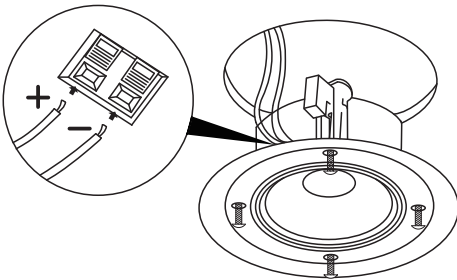

PYLE
PyleUSA.com

PDIC8LT

8.0" In-Wall / In-Ceiling 70V Speaker

Flush Mount Low-Profile Speaker
with 70 Volt Transformer, Magnetic Grill (600 Watt)

PDIC8LT SPL

PDIC8LT IMP

• Speaker Installation

1

2

3

4

5

6

- 1.** Position the cutting guide against the required speaker placement and trace around.
- 2.** Cut out the traced area using a pad saw or other suitable tool.
- 3.** Take the speaker unit out of the packaging and remove the grille. Connect the speaker wire to the appropriate “+” and “-” connections (select the desired tapping for 70V units).
- 4.** Locate the speaker unit into the cut-out, ensuring that the 4 rotating fixing clamps stay turned inward.
- 5.** Once located, turning the 4 fixing screws clockwise will cause the fixing clamps to rotate outward and tighten onto the mounting surface.
- 6.** Put the speaker grille onto speaker in place by magnetism.

PDIC8LT

8.0" In-Wall / In-Ceiling 70V Speaker

Flush Mount Low-Profile Speaker
with 70 Volt Transformer, Magnetic Grill (600 Watt)

Features:

- In-Wall / In-Ceiling Speaker System
- Built-in 70 Volt Transformer Tapping
- High-Impedance, Line-Matching Transformer
- 2-Way Full Range Stereo Sound
- Detachable Magnetic Speaker Grill Cover
- Used for Amplifier / PA Speaker Public Address Systems
- Slim-Style, Low Profile Design
- Mounts Flush on Walls or Ceilings
- 1/2" High Compliance Dome Tweeter
- Poly Mica Cone with High-Sensitivity Foam Edge
- Cut-Out Size Template for Easy Installation
- Environmentally Friendly ABS Construction
- Used for Home, Office & Business Applications

Technical Specs:

- Power Output: 600 Watt MAX
- Speaker Size: 8.0" -inches
- 70V Transformer Tapping at 20W/15W/10W/5W/2.5W and 8OHM
- Frequency Response: 55Hz-20kHz
- Sensitivity: 91 dB
- Magnet: 25 oz.
- Cut-Out Diameter: 9.53" -inches
- Mounting Depth: 4.17" -inches
- Total Speaker Size (Diameter x Depth): 11.06" x 4.33" -inches
- Sold as: 1