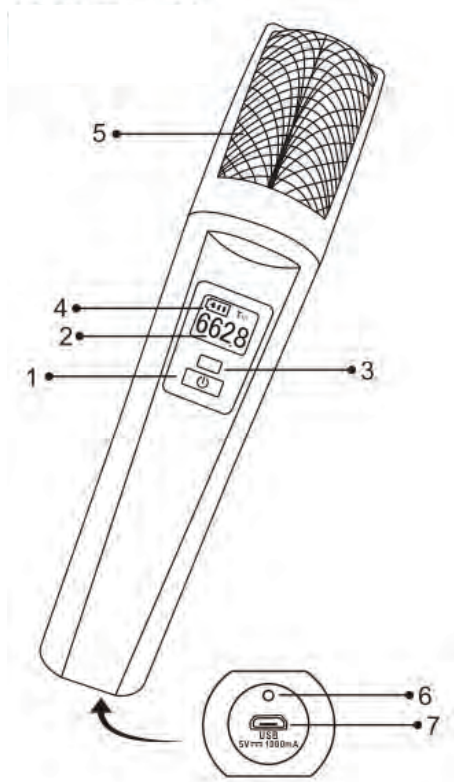

HANDHELD TRANSMITTER FEATURES AND OPERATION

1. **1. Power ON/OFF:** Press to power **ON**. Press and hold for 2 seconds to turn **OFF**.
2. **2. LCD Display**
3. **3. Channel Sync**
4. **4. Battery Capacity Indicator:** Indicator light blinks which means you need to recharge it.
5. **5. Cartridge Grille:** This protects the microphone cartridge and helps reduce breath sounds and wind noise. Do not cover grille with hand.
6. **6. Battery Charging Indicator:** Indicator light is lit while recharging the battery and turns **OFF** when fully charged.
7. **7. USB Port for charging:** 5v, 1000mA

! A charging device with the same labeled voltage and current must be used when charging.