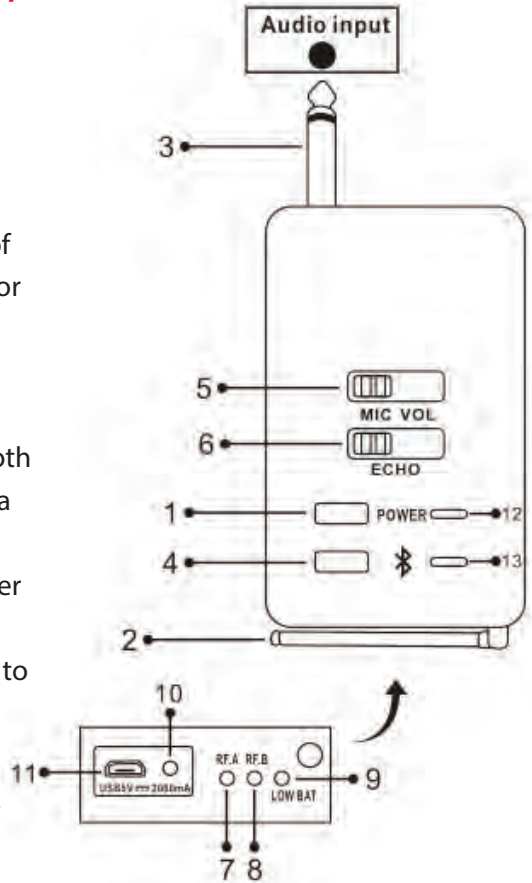

## Receiver with Bluetooth Features and Operation

- 1. Power ON/OFF:** Press Power ON, the receiver indicator light (12) is ready.
- 2. Antenna:** Lightly lift up the antenna.  
**Caution:** it can't be turned round.
- 3. Audio Output:** Connect the 6.3mm Audio Output Plug to the MIC input of the amplifier or directly to the mixer, or using the attached extra cable to connect it to a 3.5mm Audio input.
- 4. Bluetooth ON/OFF:** Turn ON the Bluetooth. Press and hold the Bluetooth button for 2 seconds. Bluetooth indicator (13) blinks. Open the Bluetooth of your mobile and search for the receiver Bluetooth Network Name: 'PyleUSA' and enter Bluetooth Password: '0000' to pair. A "bee" sound means the Bluetooth pairing is successful, then you can play music from your mobile.
- 5. Volume:** Adjust the volume
- 6. Echo:** Adjust ECHO if needed
- 7. RF Indicator for A Mic:** When turned on the transmitter, indicator light is lit.
- 8. RF Indicator for B Mic:** When turned on the transmitter, indicator light is lit.
- 9. Battery Indicator: LOW BAT** Indicator light is lit then you will hear a "bee" sound, means you need to recharge it.
- 10. Battery Charging Indicator:** Indicator light is lit while recharging the battery and turns OFF when fully charged.
- 11. USB Port for charging:** 5v, 1000mA