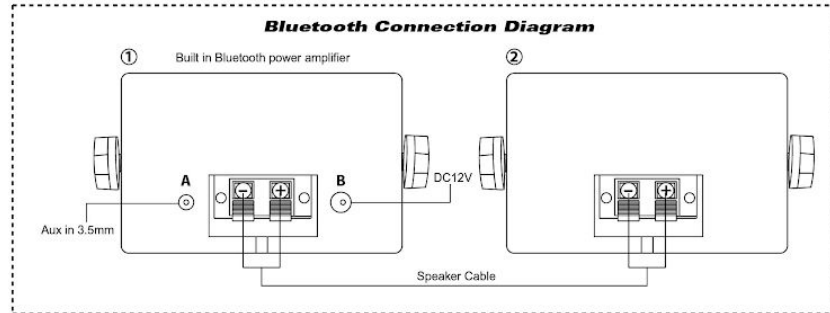

- As shown in pictures, will be the first two speakers docking, red lead to the positive, black lead to the negative.
- As shown in picture 1, A port is 3.5mm AUX IN, B port is DC12V, the connection is complete.

Technical Specs Table :

Model Number	Peak Power	RMS Power	Subwoofers Size	Midranges	Tweeter	Frequency Response	Magnet	Impedance	Power	Colour
PDWR42WBT	200 Watt	100 Watt	3.5"	1.75"	1.0"	70-21 kHz	24 Oz	4 Ohm	DC12V	White
PDWR42BBT	200 Watt	100 Watt	3.5"	1.75"	1.0"	70-21 kHz	24 Oz	4 Ohm	DC12V	Black