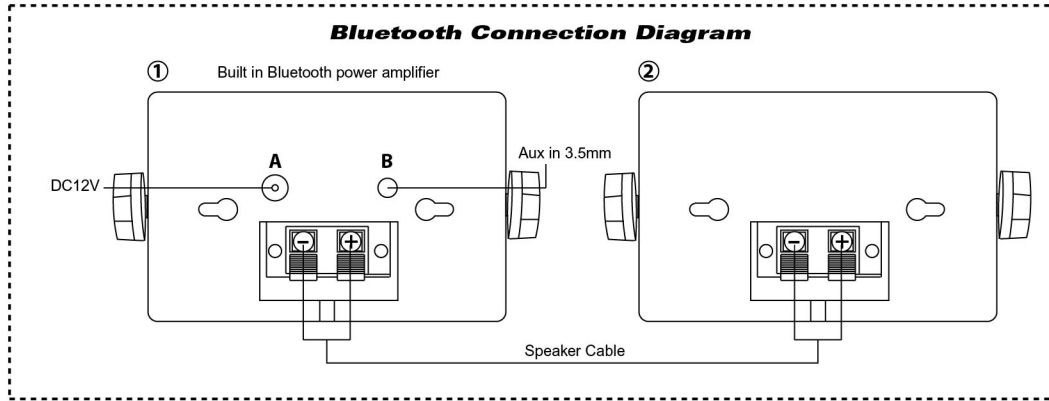

PYLE®

PyleUSA.com

INSTALLATION MANUAL

PDWR42WBT / PDWR42BBT

3.5" Bluetooth Speakers, 3-Way Indoor/Outdoor Speaker System, 200 Watt

- Bluetooth Version:4.0
- Bluetooth Network Name:Pyle
- Bluetooth Network Password:'0000'
- Bluetooth Wireless Range:30'+Feet

- As shown in pictures, will be the first two speakers docking, red lead to the positive, black lead to the negative.
As shown in picture 1, A port is DC12C, B port is 3.5mm AUX IN, the connection is complete.

Technical Specs Table :

Model Number	Peak Power	RMS Power	Subwoofers Size	Midranges	Tweeter	Frequency Response	Magnet	Impedance	Power	Colour
PDWR42WBT	200 Watt	100 Watt	3.5"	1.75"	1.0"	70-21 kHz	24 Oz	4 Ohm	DC12V	White
PDWR42BBT	200 Watt	100 Watt	3.5"	1.75"	1.0"	70-21 kHz	24 Oz	4 Ohm	DC12V	Black