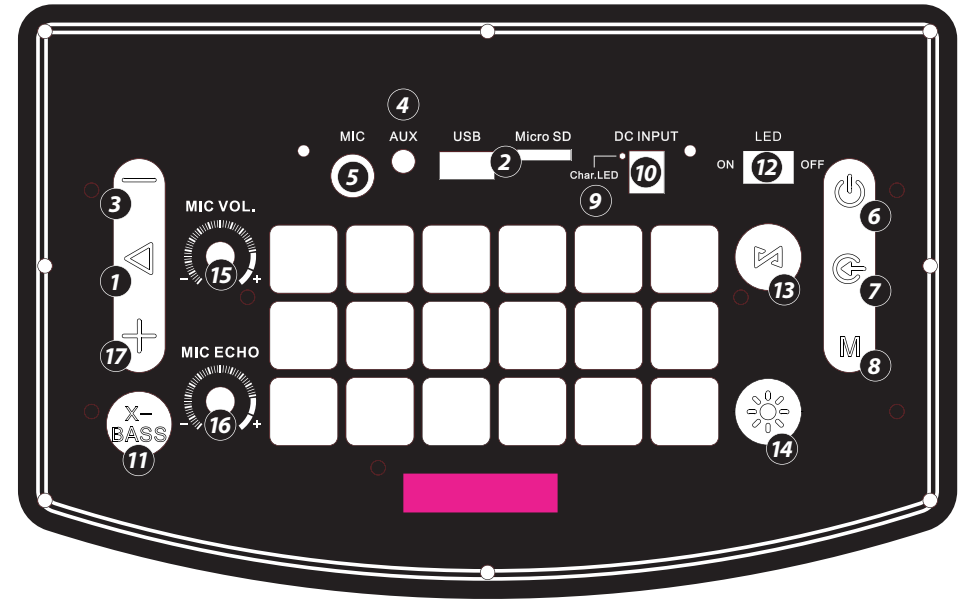

Illegal operation may cause personal injury, which could be fatal and may cause damage to property. For safety, we do not suggest to charge unit and use microphone together.

CONTROL BOARD FUNCTIONS

1. Play/stop music on USB/Micro SD/BT mode, scan FM channel on FM mode
2. USB and micro SD memory card input jack
3. Press and hold to decrease music volume, short press to choose last channel
4. 3.5MM AUX input jack
5. 6.5MM microphone input jack
6. Power switch button
7. **Mode button:** short press to select USB/Micro SD/AUX/BT/FM mode
8. **Menu button:** short press to select Bass (b) or Treble (E) or main volume (U), and then use Prev (-) or Next (+) button to decrease or increase
9. **Charge LED indicator:** Red light in charge, blue light full charge
10. DC 9V charge input jack
11. Increase bass effect button
12. LED switch button
13. **TWS Function button:** Two unit both on Wireless BT mode, press this TWS button to start TWS pairing.
14. 4 kinds of DJ effect selecting button
15. Microphone volume knob
16. Microphone echo knob
17. Press and hold to increase music volume, short press to choose next channel

REMOTE CONTROL FUNCTIONS

1. Standby button
2. Choose input AUX/FM/BT/USB signal
3. Mute button
4. Play/Stop button on Mp3 mode, scan function on FM mode
5. Next song on USB/Micro SD Card, next channel on FM mode
6. Previous song of USB/Micro SD Card, last channel on FM mode
7. EQ effect on Mp3 mode
8. Increase speaker volume
9. Choose song number directly on Mp3 mode
10. Stop button
11. Decrease music volume
12. Repeat song on USB/Micro SD Card