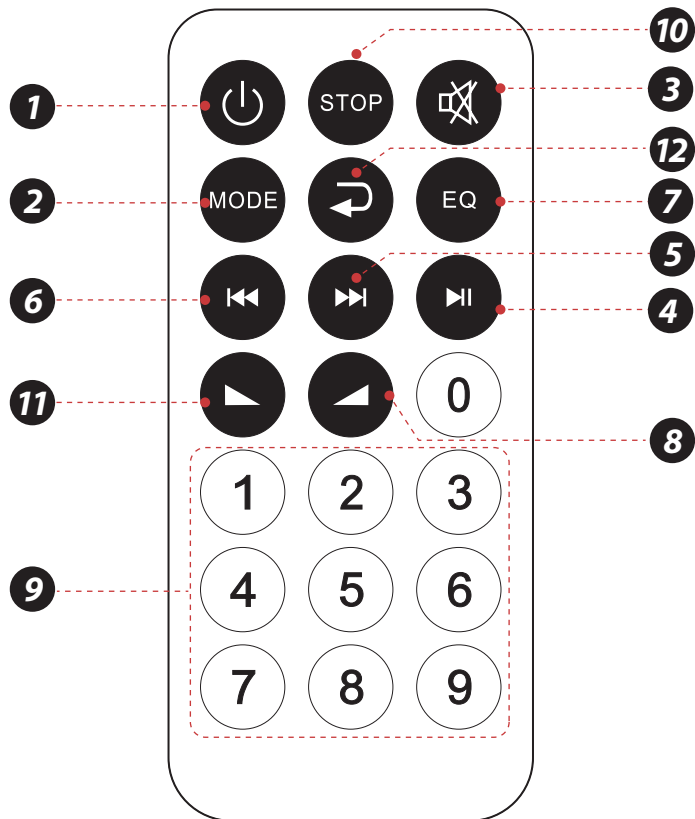

Illegal operation may cause personal injury, which could be fatal and may cause damage to property. For safety, we do not suggest to charge unit and use microphone together.

CONTROL BOARD FUNCTIONS

1. Play/stop music on USB/Micro SD/BT mode, scan FM channel on FM mode
2. USB and micro SD memory card input jack
3. Press and hold to decrease music volume, short press to choose last channel
4. 3.5MM AUX input jack
5. 6.5MM microphone input jack
6. Power switch button
7. **Mode button:** short press to select USB/Micro SD/AUX/BT/FM mode
8. **Menu button:** short press to select Bass (b) or Treble (E) or main volume (U), and then use Prev (-) or Next (+) button to decrease or increase
9. **Charge LED indicator:** Red light in charge, blue light full charge
10. DC 9V charge input jack
11. Increase bass effect button
12. LED switch button
13. **TWS Function button:** Two unit both on Wireless BT mode, press this TWS button to start TWS pairing.
14. 4 kinds of DJ effect selecting button
15. Microphone volume knob
16. Microphone echo knob
17. Press and hold to increase music volume, short press to choose next channel

REMOTE CONTROL FUNCTIONS

1. Standby button
2. Choose input AUX/FM/BT/USB signal
3. Mute button
4. Play/Stop button on Mp3 mode, scan function on FM mode
5. Next song on USB/Micro SD Card, next channel on FM mode
6. Previous song of USB/Micro SD Card, last channel on FM mode
7. EQ effect on Mp3 mode
8. Increase speaker volume
9. Choose song number directly on Mp3 mode
10. Stop button
11. Decrease music volume
12. Repeat song on USB/Micro SD Card