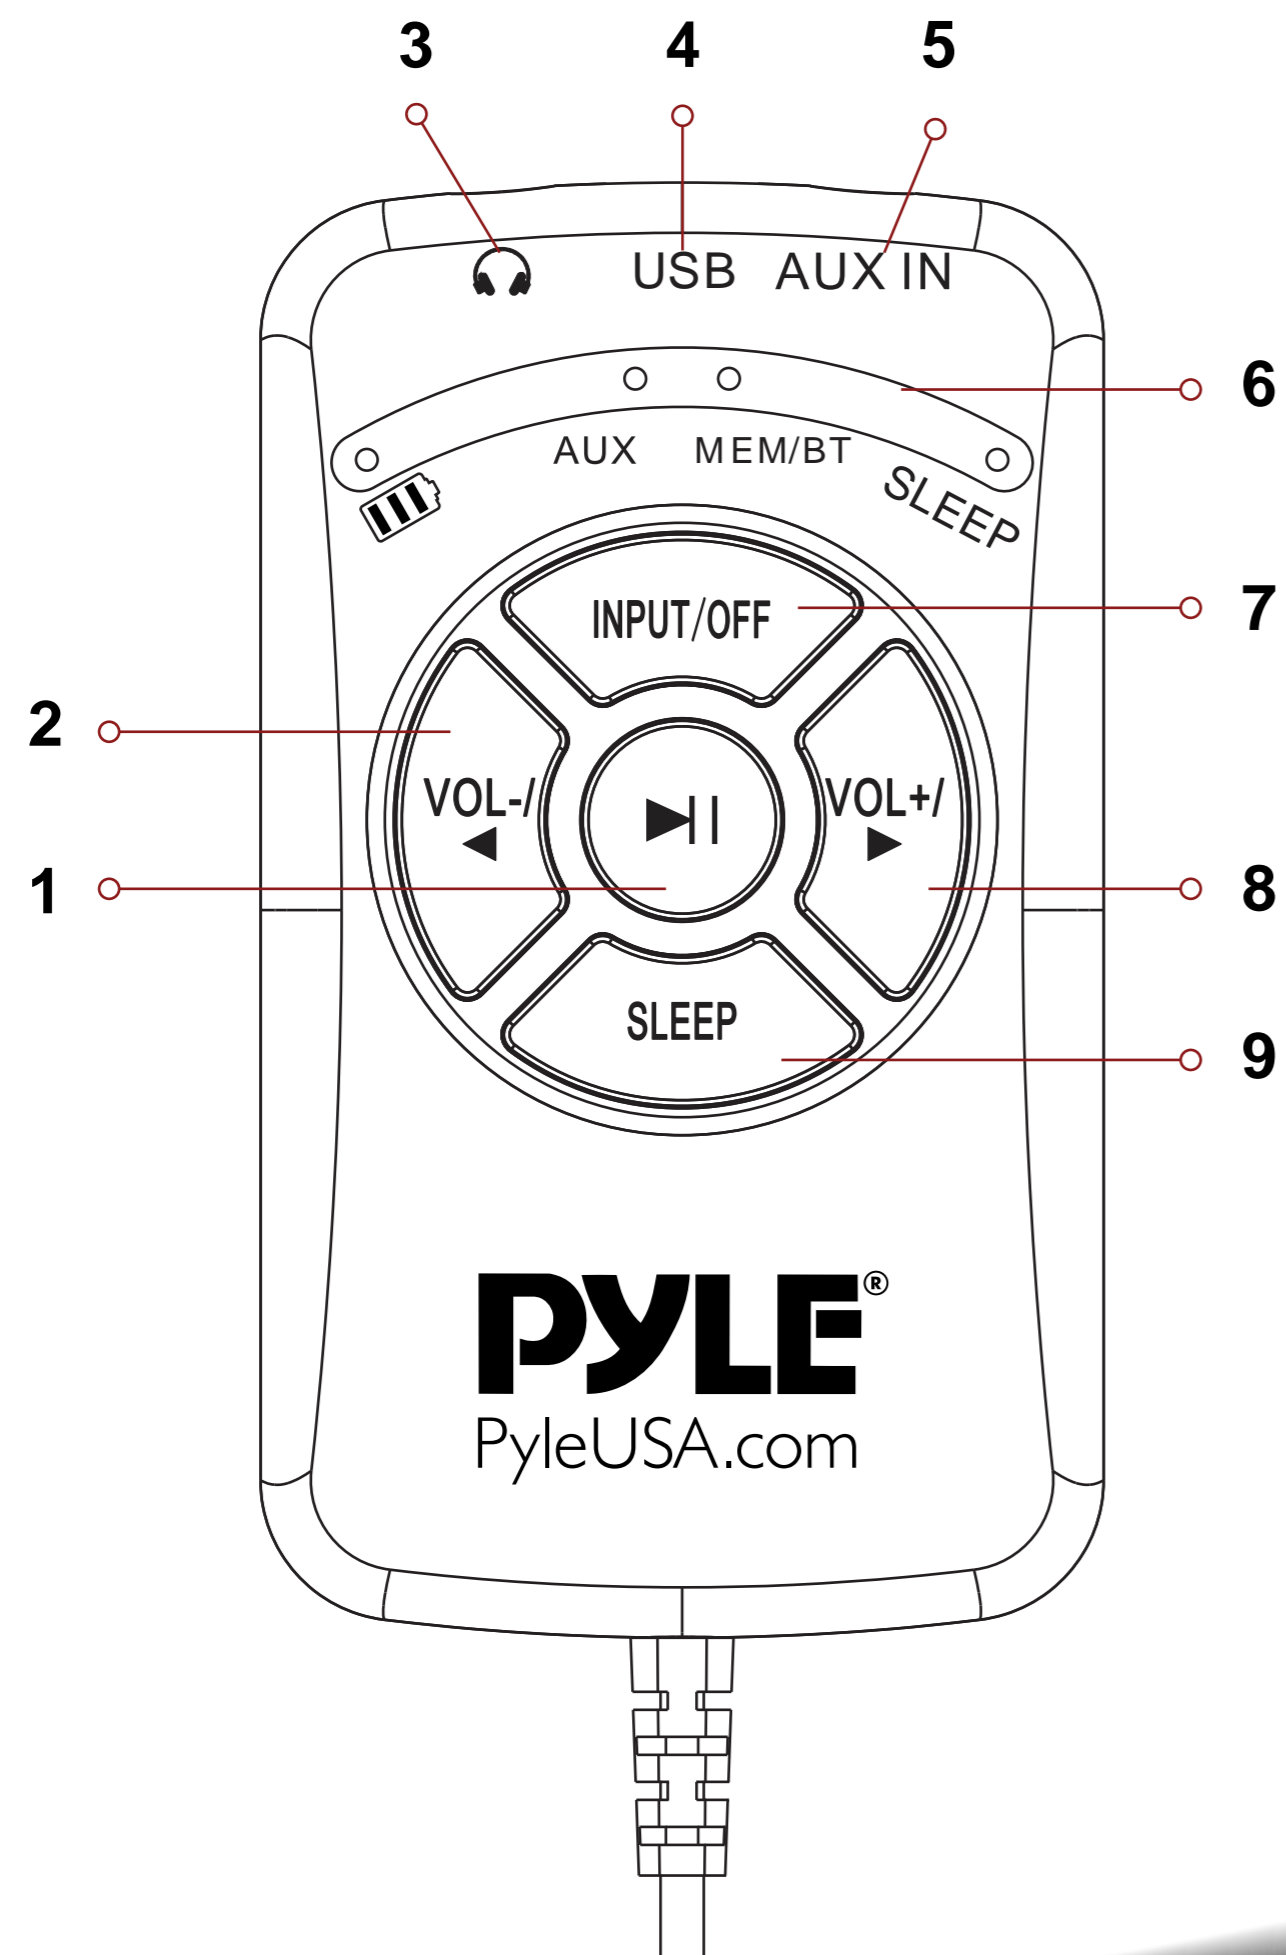

PPSP18 - PITS18 User Manual

1. Power ON/OFF button

Long press for 3 sec to power on/off the machine

Play and Pause

2. Short press once to select previous song

Long press without release is to decrease the volume

3. Earphone out interface

4. USB interface

To charge the machine, or transfer data from computer

5. Audio input interface, get music from other devices

6. Working status inductor

7. Function shift between BT/Aux/Memory playing

8. Volume increase or next song

Short press for next song, long press to increase volume

9. Sleep button: press it and volume will decrease gradually and become no sound within 1 hour

When in Bluetooth MODE, The Bluetooth name is "PYLE"