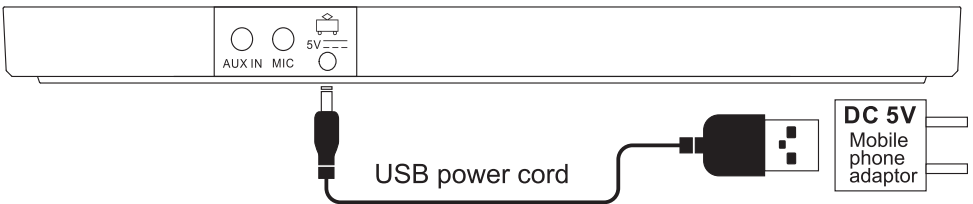

9. **Electronic Interference:** Do not place this product near TVs, radios, or other electronic devices that may cause audio or video interference.
10. **Unplugging Adaptor:** Unplug the adaptor before cleaning the product or when it will not be used for an extended period.

Illustration

1. Power on/off/ Charging Indicator	9. Tone	19. Keyboard drum
2. Volume	10. Rhythm	20. Metronome
3. Tempo	11. Record	21. Key light on/off
4. Transpose	12. Sustain	22. Audio in jack
5. Start/Stop	13. Vibration	23. Microphone jack
6. Digital Number	14. SYNC	24. DC 5V jack
7. Demo	15. Bass Chord ON/OFF	
8. Teaching Function (OKON, Follow, Guide)	16. Rhythm Volume Control	
	17. Single finger chord	
	18. Fingered chord	

POWER SUPPLY

DC adaptor: Use only a DC adaptor with a USB connector with an output voltage of DC 5V and current of 1000mA or above. Using other voltage adaptors may cause malfunction.

Attention: Charge the piano for 3-4 hours before the first use. The power on/off button will light up in red during charging and turn off when fully charged.

TURN ON FOR PLAYING

Press the power on/off button and play any white or black keys. If a piano sound is heard, the keyboard works.

WARNING: Cancer and Reproductive Harm - www.P65warnings.ca.gov