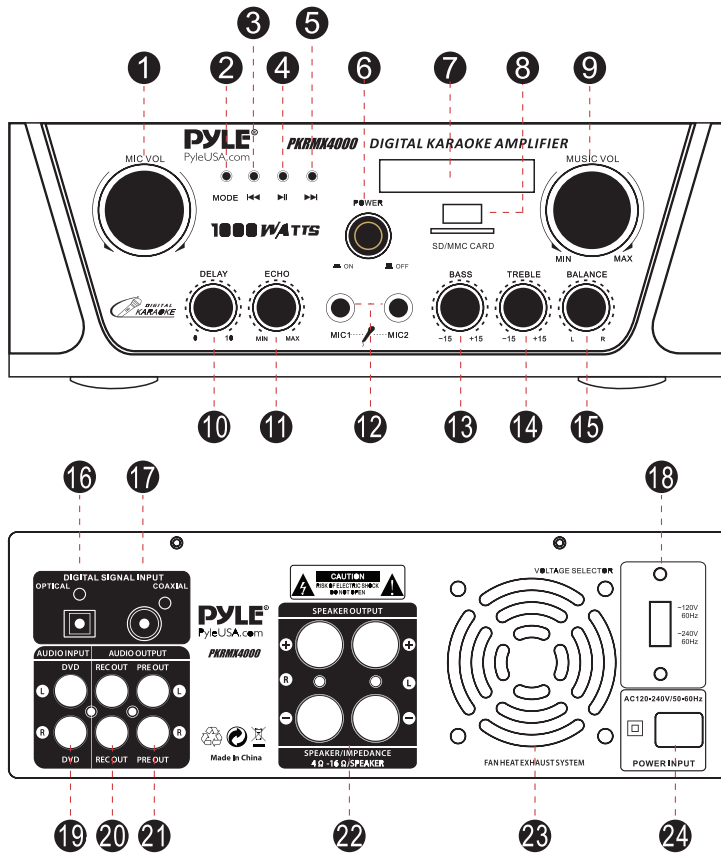

PKRMX4000

Digital Karaoke Amplifier

Wireless BT Amp with USB/SD/Optical
& Coaxial Inputs, LED Display, DVD Input/REC/
PRE/Speaker Outputs (L/R), 600 Watts

Front and Back Panel

1. Mic Volume Control
2. Input Selector
3. Previous Song/Previous Station
4. Play/Pause
5. Next Song/Next Station
6. Power ON/OFF Switch
7. LED Digital Display
8. USB/SD Card Reader
9. Master Volume Control
10. Delay Control
11. Echo Control
12. Mic 1 & Mic 2 Input
13. Bass Volume Control
14. Treble Volume Control
15. Balance Volume Control
16. Optical Input
17. Coxial Input
18. 120V/240V Voltage Selector
19. DVD Input
20. REC Output
21. PRE Output
22. Speaker Output
23. Cooling Fan
24. AC 120V/240V Input

Remote Control Functions

1. USB/SD Standby/ON key
2. USB/SD/DVD mode
3. Mute button
4. **Master Volume + button:** Increases volume level
5. **Next button:** Move forward through tracks from USB input
6. **Master Volume - button:** Decreases volume level.
7. Equalizer button
8. **Numeric key pad:** In USB mode, use to manually select tracks.
9. **Stop button:** Stops music playing from USB input
10. **Previous button:** Move back through tracks from USB input.
11. **Play/Pause button:** Play and pause music from USB input.
12. **Repeat button:** Repeats current track from USB Input

What's in the Box:

- Digital Karaoke Amplifier
- Remote Control

Technical Specs:

- Power Output: 600 Watts Peak Power
- Remote Control Battery: Need 2x 'AAA' Battery (not included)
- Construction Material: Aluminum
- Operating Voltage: 120V/240V
- THD: $\leq 0.5\%$
- Frequency Range: 20Hz - 20kHz (± 1 dB)
- SNR: ≥ 80 dB
- Input Sensitivity: ≤ 280 mV
- Terminating Impedance: 4 Ohm
- Input mode: Analog/Digital
- Power Supply: 120V/240V, Switchable
- Product Dimension (L x W x H): 12.6" x 12.01" x 5.51" -inches