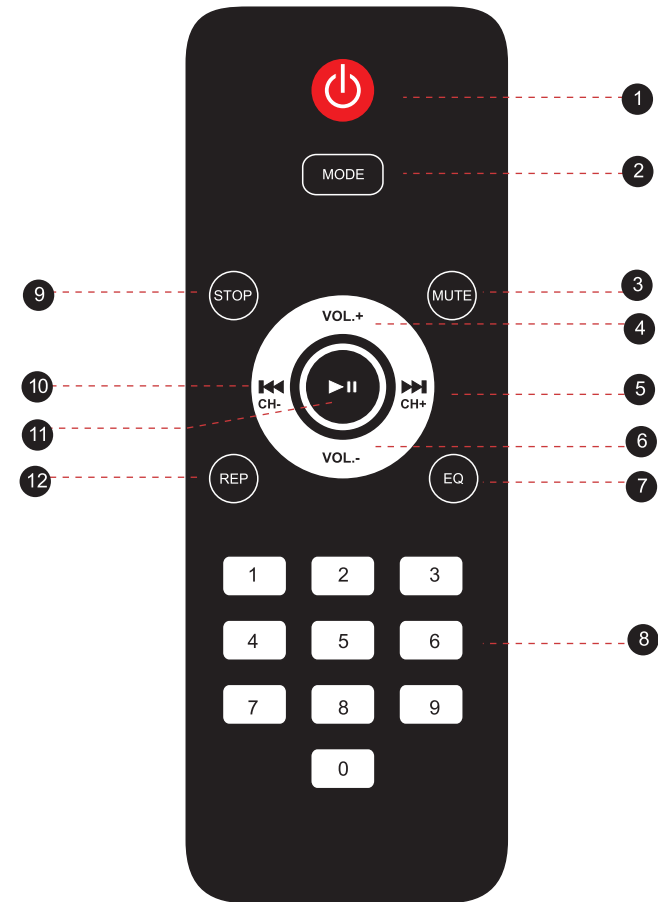

PKRMX4000

Digital Karaoke Amplifier

Wireless BT Amp with USB/SD/Optical
& Coaxial Inputs, LED Display, DVD Input/REC/
PRE/Speaker Outputs (L/R), 600 Watts

Front and Back Panel

1. Mic Volume Control
2. Input Selector
3. Previous Song/Previous Station
4. Play/Pause
5. Next Song/Next Station
6. Power ON/OFF Switch
7. LED Digital Display
8. USB/SD Card Reader
9. Master Volume Control
10. Delay Control
11. Echo Control
12. Mic 1 & Mic 2 Input
13. Bass Volume Control
14. Treble Volume Control
15. Balance Volume Control
16. Optical Input
17. Coxial Input
18. 120V/240V Voltage Selector
19. DVD Input
20. REC Output
21. PRE Output
22. Speaker Output
23. Cooling Fan
24. AC 120V/240V Input

Remote Control Functions

1. USB/SD Standby/ON key
2. USB/SD/DVD mode
3. Mute button
4. **Master Volume + button:** Increases volume level
5. **Next button:** Move forward through tracks from USB input
6. **Master Volume - button:** Decreases volume level.
7. Equalizer button
8. **Numeric key pad:** In USB mode, use to manually select tracks.
9. **Stop button:** Stops music playing from USB input
10. **Previous button:** Move back through tracks from USB input.
11. **Play/Pause button:** Play and pause music from USB input.
12. **Repeat button:** Repeats current track from USB Input

WIRELESS BT STREAMING OPERATION INSTRUCTION:

External devices which have a built-in Wireless BT feature can be connected to this amplifier wirelessly to play through the amplifier's speakers. If your amp is connected to speakers, you will hear audible tones which will help for connecting.