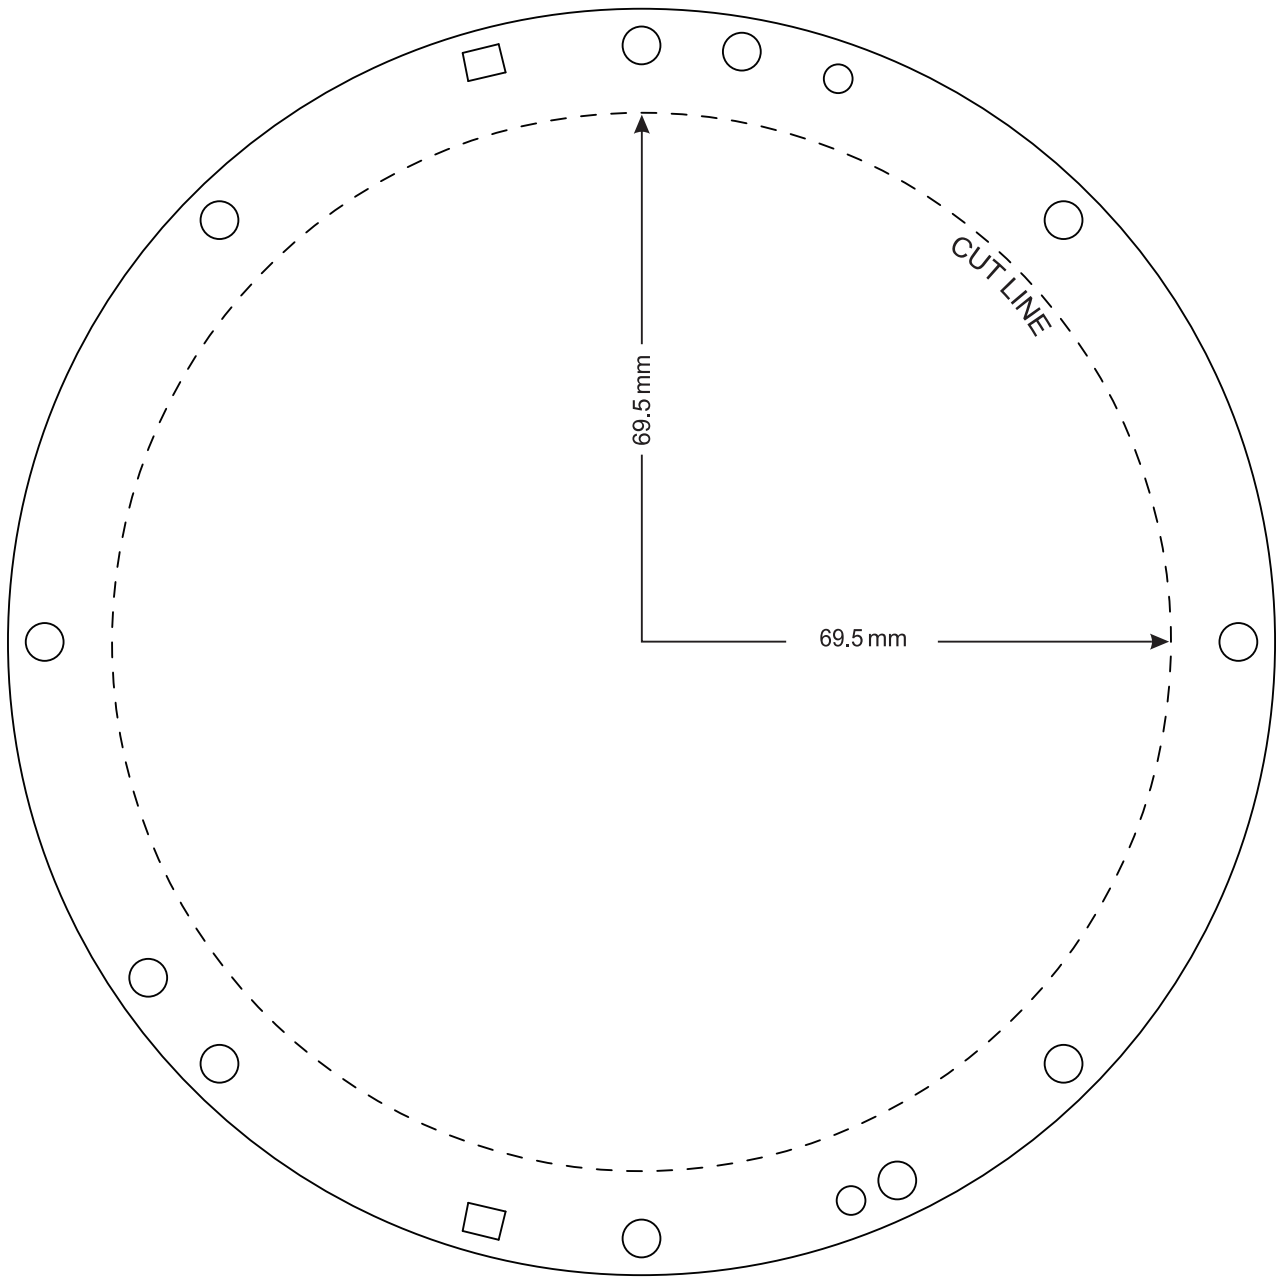

PL6150BK

Two-Way Component Speaker Systems

One Pair 6.5" Two-Way Component Kit, 360 Watts w/ 4 Ohm Impedance and 1" High-Temperature ASV Voice Coil

PYLE
PyleUSA.com

Wiring Instruction

Installation Instructions

Tweeters can be installed in one of two ways, flush, surface mount with included hardware.

TEMPLATE

FOR 6.5" SPEAKER

PYLE

PyleUSA.com

VISIT US ONLINE:
Have a question?
Need service or repair?
Want to leave a comment?
PyleUSA.com/ContactUs