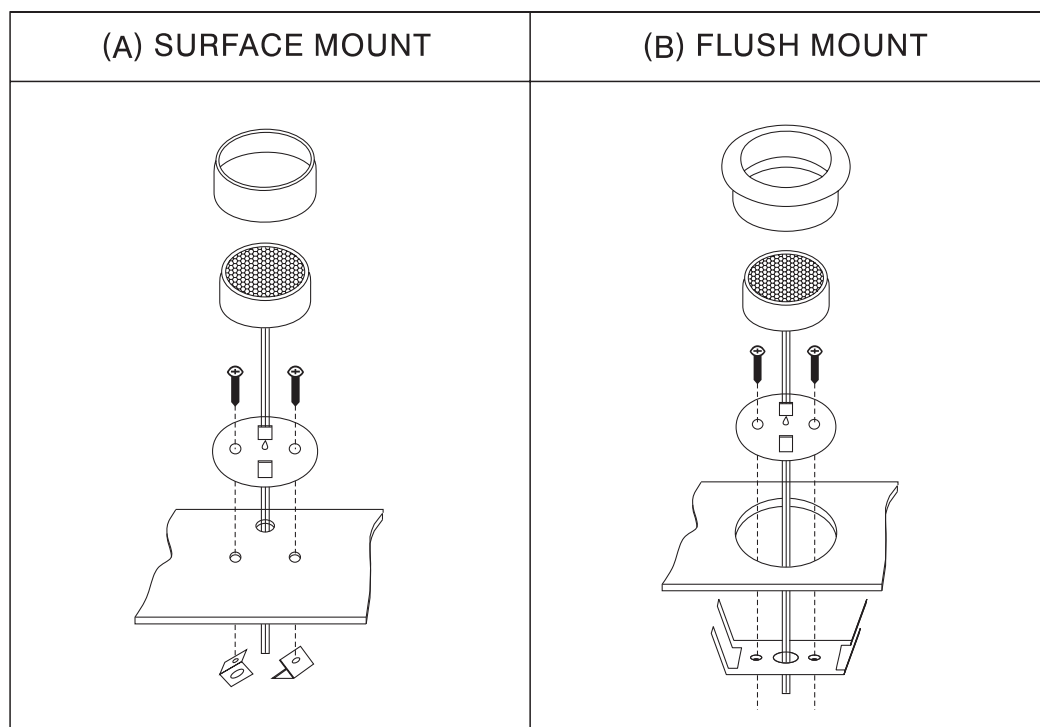

PL6150BK

Two-Way Component Speaker Systems

One Pair 6.5" Two-Way Component Kit, 360 Watts w/ 4 Ohm Impedance and 1" High-Temperature ASV Voice Coil

PYLE
PyleUSA.com

Wiring Instruction

Installation Instructions

Tweeters can be installed in one of two ways, flush, surface mount with included hardware.

TEMPLATE

FOR 6.5" SPEAKER

PYLE

PyleUSA.com

VISIT US ONLINE:
Have a question?
Need service or repair?
Want to leave a comment?
PyleUSA.com/ContactUs