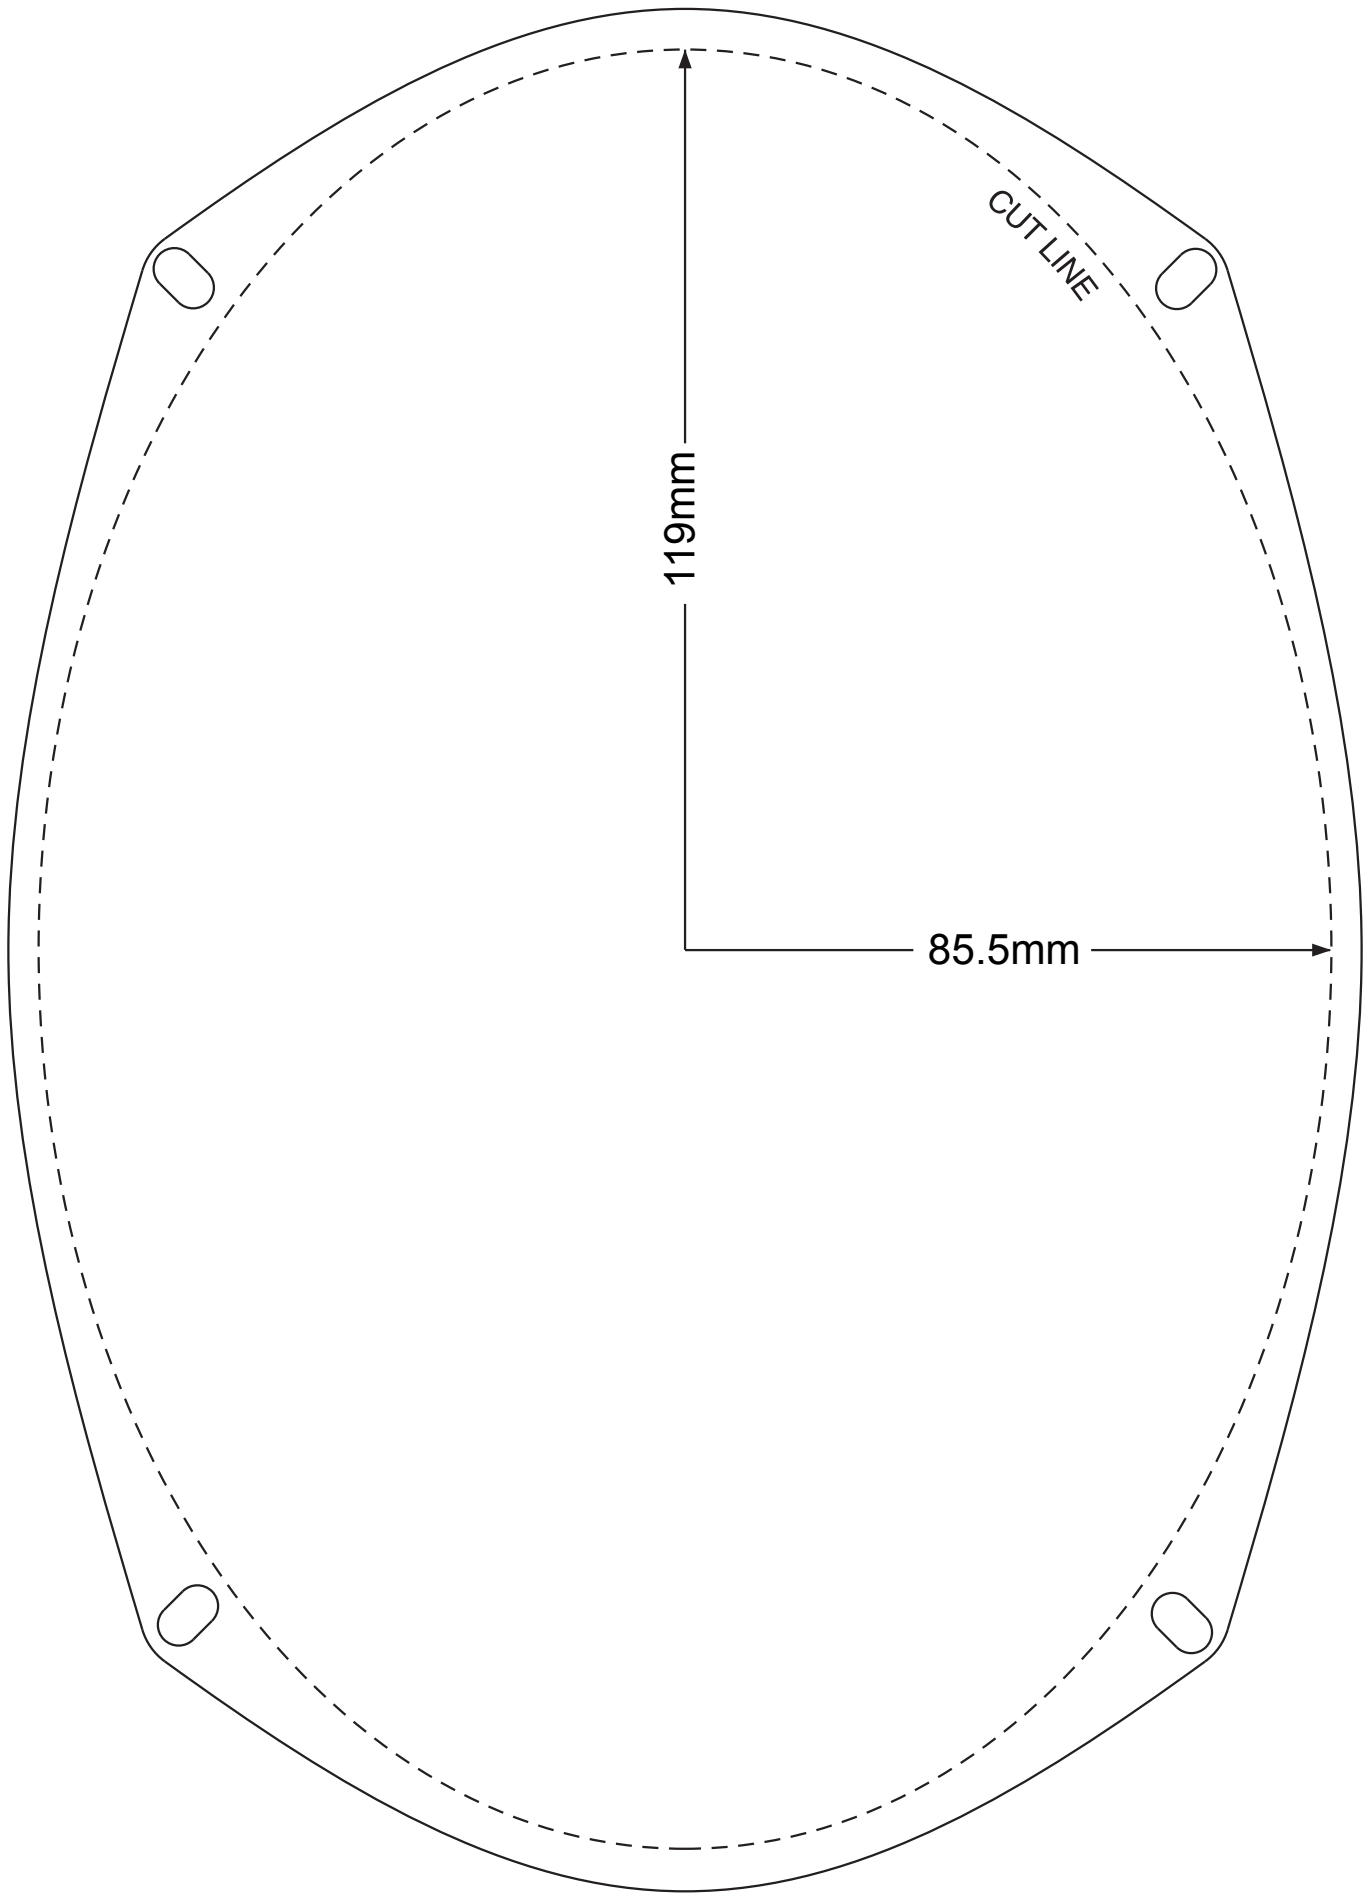

PYLE

PyleUSA.com

TEMPLATE FOR PL7104BK

210X340mm