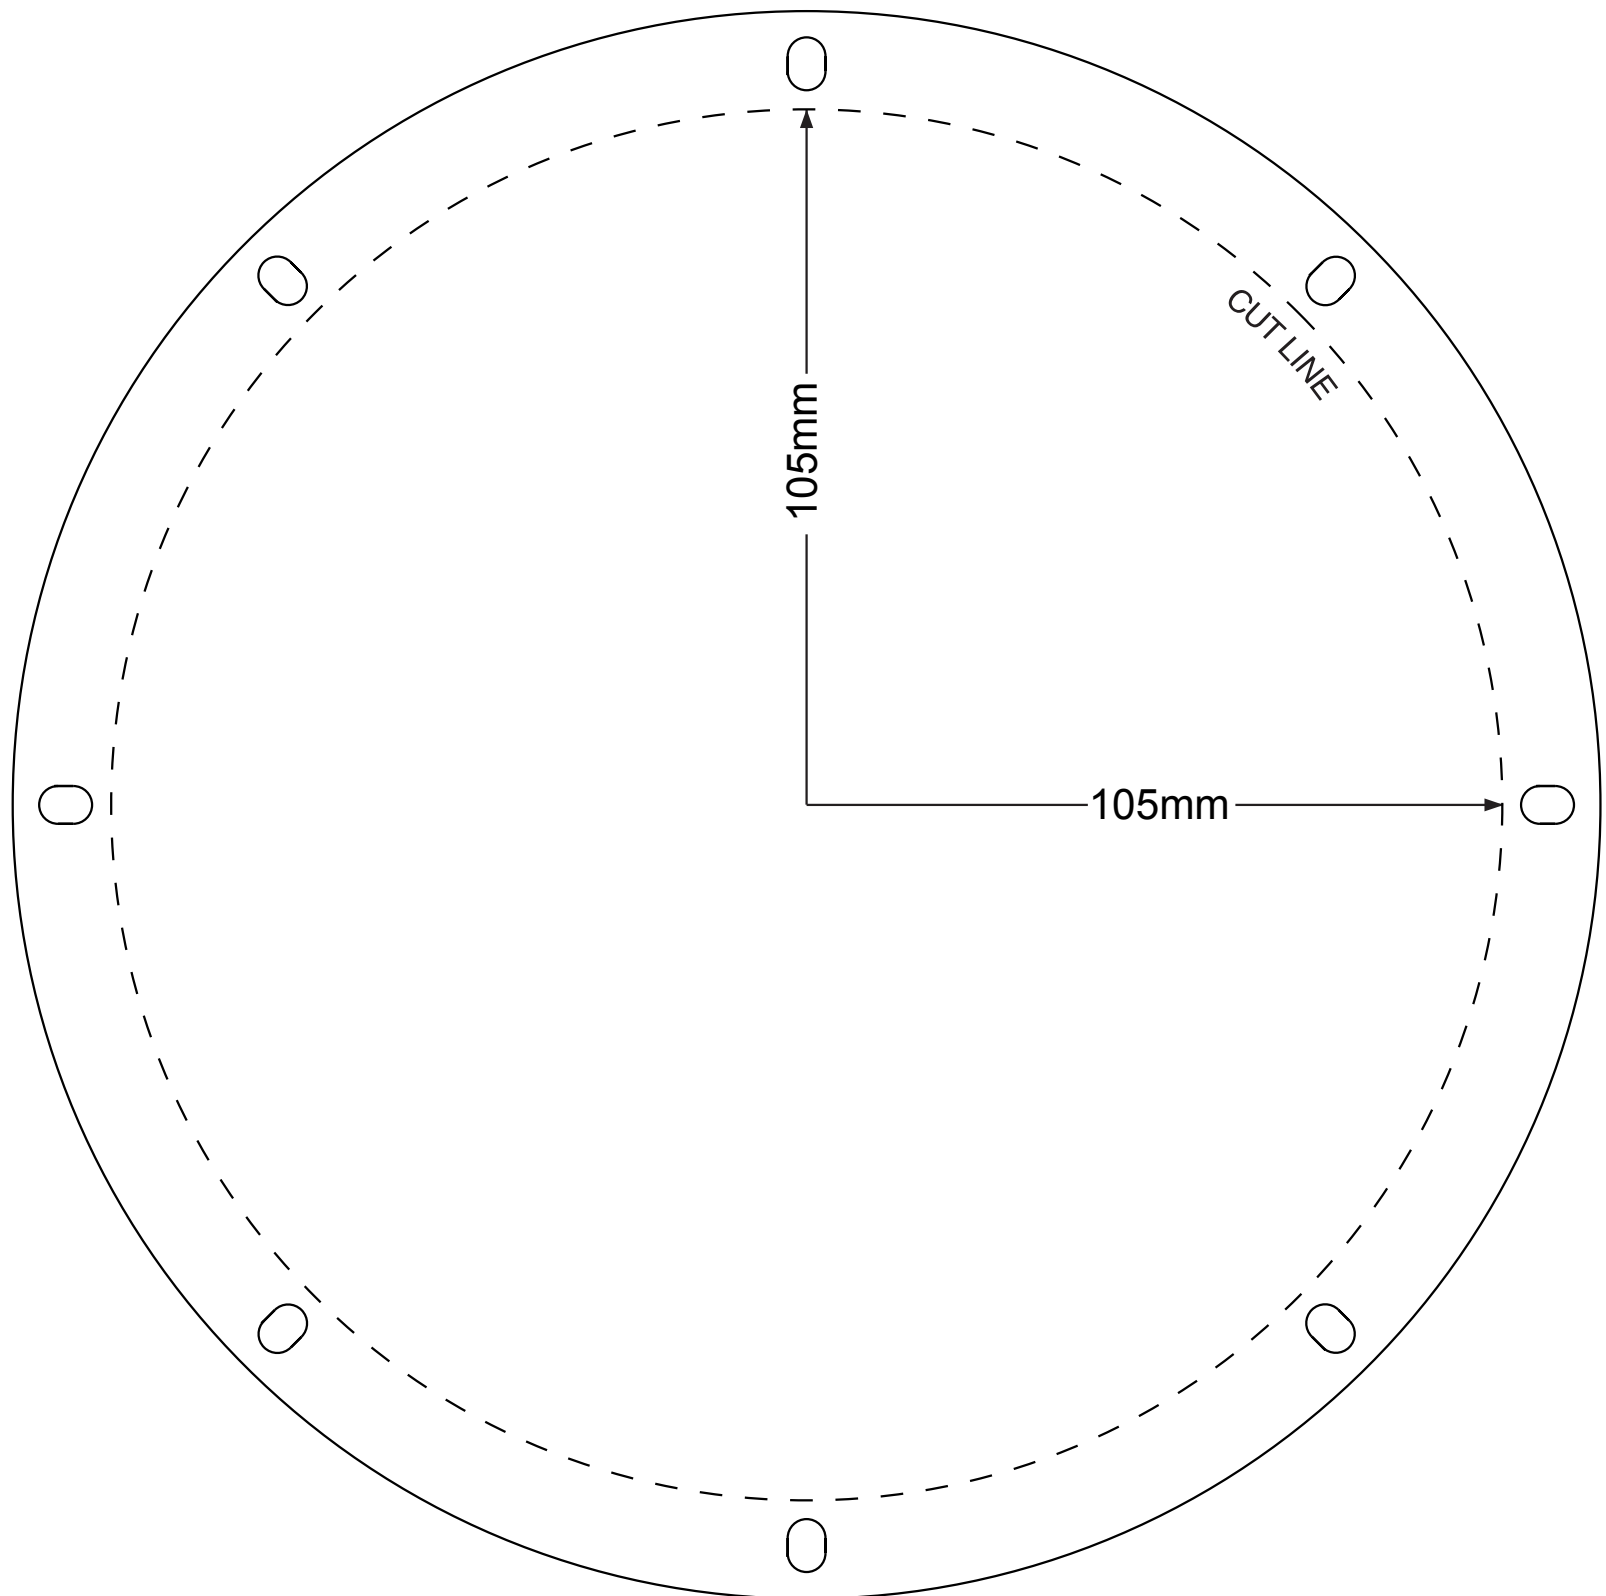

PYLE

PyleUSA.com

TEMPLATE FOR PL814BK

250X320mm