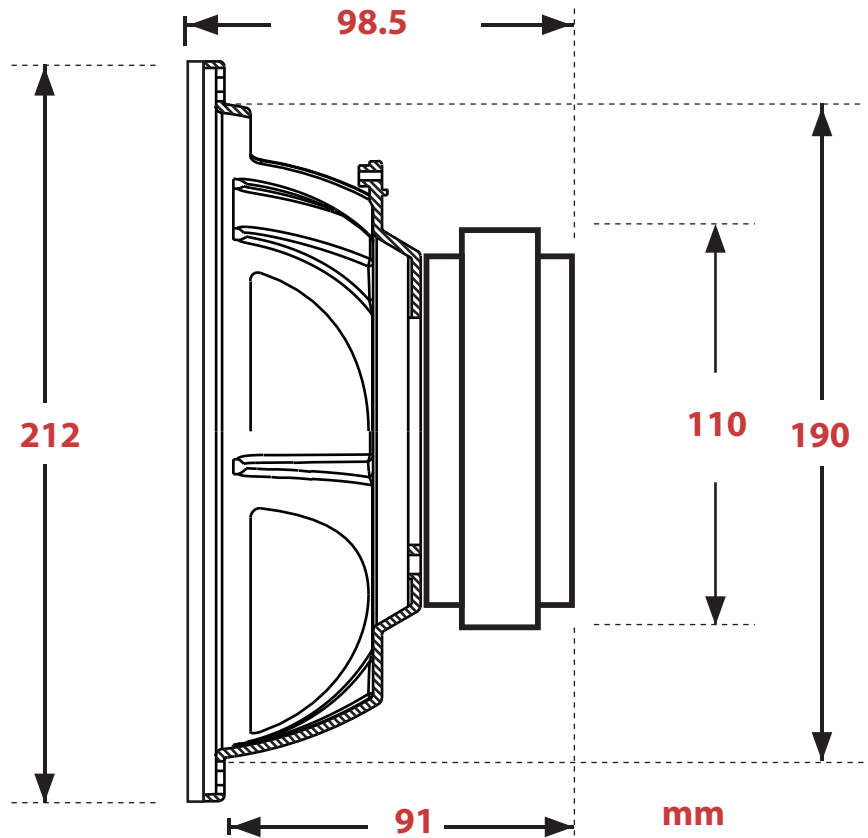

Features:

- Yellow Color Poly Injection Cone
- Specially Treated Rubber
- Edge Suspension
- 1.25" High-Temperature Aluminum Voice Coil
- Rubber Magnet Boot Cover
- Non-Fatiguing Butyl Rubber Surround
- High-Temperature Aluminum Voice Coil
- Yellow High Strength Engineering Plastic Basket
- 40 Oz. Magnet Structure

What's in the Box:

- 8" Midbass Woofer

Technical Specs:

- Construction Material: Ferrite Magnet
- Power Handling: 200 Watts RMS / 400 Watts MAX
- Impedance: 4 Ohm
- Magnet Weight: 40 Oz.
- Frequency response: 50Hz-5KHz
- Mounting Depth: 3.58"
- 3 Mounting Options: Flush, Surface or Angle Mount
- Cut-out Size: Φ 190 mm / 7.48"
- Product Dimensions (L x W x H): 8.3" x 8.3" x 3.87" -inches

PYLE

PyleUSA.com

VISIT US ONLINE:

Have a question?

Need service or repair?

Want to leave a comment?

PyleUSA.com/ContactUs

PYLE