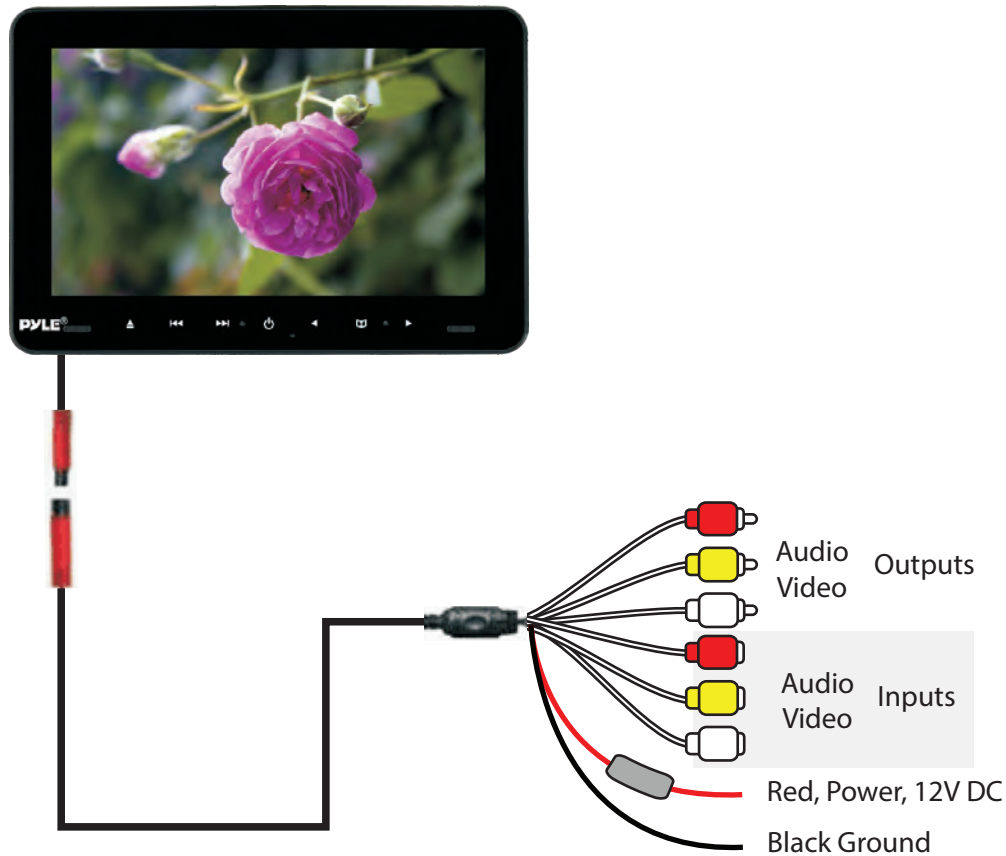

Only on selected unit models

-- Review product specs & features for detailed info

SIDE PANEL

1. Power
2. Earphone/AV2 jack
3. USB.SD
4. DC 12V Jacket
5. 2.5.HDMI PORT

REMOTE CONTROL

INSTALLATION

1. Remove the screws from bracket like below picture to install the bracket on iron tube.

2. Put the plastic bracket parts in between two metal poles, at the same time, push 2 screws to fix up bracket.

4

3. Hold up unit, insert the metal plate at the back of the unit into plastic bracket parts, then adjust it to the right angle and fix it tightly, at last lower the original car headrest to the appropriate position.

WIRING DIAGRAM

Mini Din Connector

Attach power cable to connect

5

WIRING DIAGRAM

Attention

1. Do not put the machine in the rain or damp environment lest outbreak of fire or any damage to machine.
2. Do not repair the machine by yourself. Please turn off the machine and inform us if any problem found, the factory or the agent will arrange specialized personnel to disassemble and repair the machine for you .
3. Please keep the machine away from dampness, dust, oil and straight sunlight.

- Screen Size: 10.5 inches (x2)
- Video System: PAL / NTSC Compatible Auto Switching
- Aspect Ratio: 16:9
- Screen Resolution: 1024 x 600 Pixels
- Contrast Ratio: 300:1
- Brightness: 350 cd/m²
- English OSD Menu
- Maximum USB/SD Card Size: 32GB
- CD/DVD Player Support: DVD/VCD/MP3/JPG/MP4/CD-R/CD-RW
- Digital File Compatibility: MP3, MP4, MP5, JPG, MPEG4, WMA, AVI
- Power Supply: DC 12V
- Dimensions (L x W x H): 10.2" x 6.7" x 2.0" -inches
- Weight: 7.40 lbs.