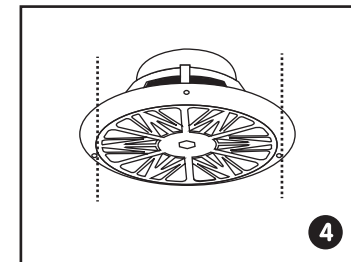

PLMR82

Dual 8.5" Water Resistant Marine Speakers

2-Way Full Range Stereo Sound, 300 Watt, White (Pair)

PYLE
PyleUSA.com

INSTALLATION GUIDE

Product Description

Pyle's Hydra series speakers are water resistant and designed for use in your boat, on the dock, by the pool, or simply mounted outside. They're designed with rust-proof mesh covers for quality protection. The PLMR82 is a 300-watt, 8" two-way, full-range speaker suitable for marine use. These white speakers are equipped with a 1/2" neodymium dome tweeter for rich highs and a 1.5" aluminum voice coil for accurate sound reproduction. The molded ABS plastic basket keeps your sound distortion-free.

Installation

Cut the drywall.

Note:

Always allow at least one-half inch between a wall stud and the speaker cutout or the locking tabs will not be able to swivel into place.

Connect the speaker wires to the speaker.

Screw down each of the four Phillips head screws. The locking tabs will swivel into place and secure the unit to the rear surface of the drywall. Put in the strips of adhesive to secure the grille.

Replace the metal grille.

Technical Specs:

- MAX Power: 300 Watt
- RMS Power: 150 Watt
- 4 Ohm Impedance
- Sensitivity: 91dB
- 20 oz. Circuit Magnet
- Voice Coil: 1.5", High Temp. Aluminum
- Tweeters: 0.5", Neodymium Dome
- Frequency Response: 60Hz-20kHz
- Total Diameter: 9.65"
- Cut-Out Diameter: 7.36"
- Mounting Depth: 3.54"