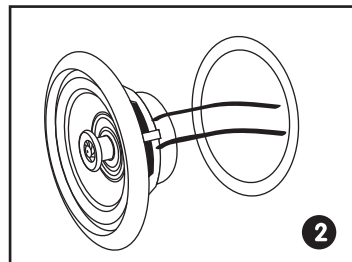

PLMR82

Dual 8.5" Water Resistant Marine Speakers

2-Way Full Range Stereo Sound, 300 Watt, White (Pair)

PYLE
PyleUSA.com

INSTALLATION GUIDE

Product Description

Pyle's Hydra series speakers are water resistant and designed for use in your boat, on the dock, by the pool, or simply mounted outside. They're designed with rust-proof mesh covers for quality protection. The PLMR82 is a 300-watt, 8" two-way, full-range speaker suitable for marine use. These white speakers are equipped with a 1/2" neodymium dome tweeter for rich highs and a 1.5" aluminum voice coil for accurate sound reproduction. The molded ABS plastic basket keeps your sound distortion-free.

Installation

Cut the drywall.

Note:

Always allow at least one-half inch between a wall stud and the speaker cutout or the locking tabs will not be able to swivel into place.

Connect the speaker wires to the speaker.

Screw down each of the four Phillips head screws. The locking tabs will swivel into place and secure the unit to the rear surface of the drywall. Put in the strips of adhesive to secure the grille.

Replace the metal grille.

Technical Specs:

- MAX Power: 300 Watt
- RMS Power: 150 Watt
- 4 Ohm Impedance
- Sensitivity: 91dB
- 20 oz. Circuit Magnet
- Voice Coil: 1.5", High Temp. Aluminum
- Tweeters: 0.5", Neodymium Dome
- Frequency Response: 60Hz-20kHz
- Total Diameter: 9.65"
- Cut-Out Diameter: 7.36"
- Mounting Depth: 3.54"