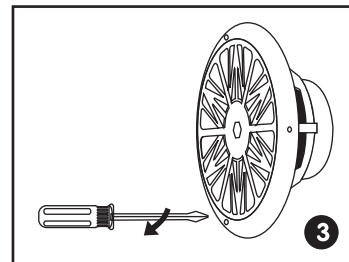

PLMR82

Dual 8.5" Water Resistant Marine Speakers

2-Way Full Range Stereo Sound, 300 Watt, White (Pair)

PYLE
PyleUSA.com

INSTALLATION GUIDE

Product Description

Pyle's Hydra series speakers are water resistant and designed for use in your boat, on the dock, by the pool, or simply mounted outside. They're designed with rust-proof mesh covers for quality protection. The PLMR82 is a 300-watt, 8" two-way, full-range speaker suitable for marine use. These white speakers are equipped with a 1/2" neodymium dome tweeter for rich highs and a 1.5" aluminum voice coil for accurate sound reproduction. The molded ABS plastic basket keeps your sound distortion-free.

Installation

Cut the drywall.

Note:

Always allow at least one-half inch between a wall stud and the speaker cutout or the locking tabs will not be able to swivel into place.

Connect the speaker wires to the speaker.

Screw down each of the four Phillips head screws. The locking tabs will swivel into place and secure the unit to the rear surface of the drywall. Put in the strips of adhesive to secure the grille.

Replace the metal grille.