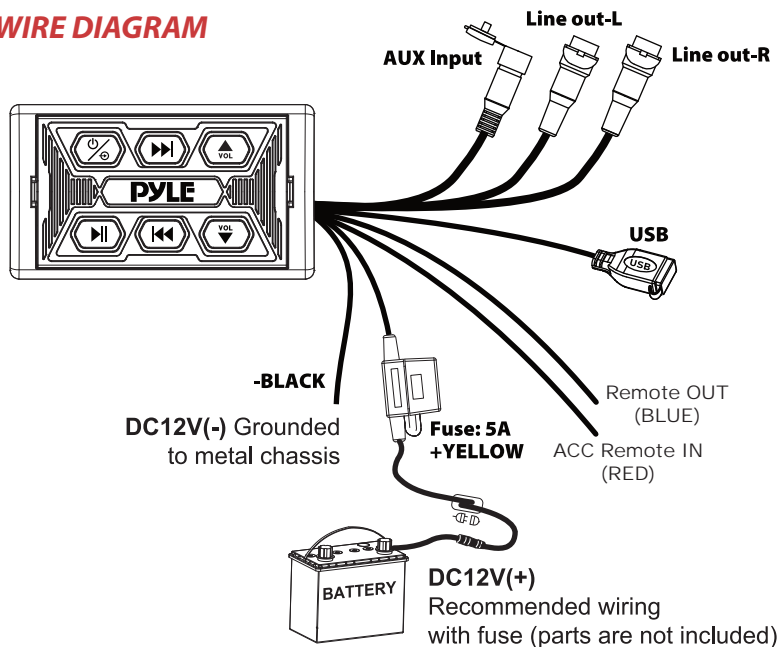

## **PowerSports**

*PLMRBTSQ1*

Wireless BT Audio Controller

Waterproof-Rated Marine Receiver

Remote Control for Car, Truck, Boat, 4x4,

PowerSport Vehicles

***User Manual***

## WIRE DIAGRAM

Wire Color	Description
Yellow	Battery (+), 12dc
Black	Battery (-), Ground
White	Line out- L
Red	Line out- R
Red	ACC
Blue	REMOTE

## Features:

- Universal Mount BT Control Unit
- Built-in Wireless BT Audio Receiver
- Marine Grade Construction
- Water-Resistant, Weatherproof Design
- Connect & Stream Audio from Additional External Devices
- Aux (3.5mm) Input
- Full-Range Stereo Sound Reproduction
- Integrated Power Wiring Harness
- Pre-Amp RCA Out to Any OEM/Factory-Made Mono-Block/ Full-Range Amplifier
- USB Input to Play Your Favorite Music Files
- Universal Vehicle Mounting
- Can be In-Console Flush Mounted
- Anti-Thump On/Off Option
- Soft Turn On/Off Option
- Overload & Power Protection Circuitry
- Great For Cars, Trucks, ATV's, UTV's, 4x4's, Boats, Marine Water crafts, & PowerSport Vehicles

## Technical Specs:

- Marine Grade Waterproof Rating: IPX6
- Fuse: 5A
- RCA Line Out (Pre-Amp): 1 Pair (Left & Right) 2.5Volts
- Aux Line Input: Plug 3.5mm
- Remote Out: 15mA
- USB Player: 4FT Extension Cord
- Cut-Out Diameter: 1.99" x 3.34" -inches
- Mounting Depth: 1.47" -inches
- Power: DC 12V-14.4V
- Total Unit Dimensions (Lx W x H): 3.81" x 2.20" x 1.97" -inches (Flush Mount)