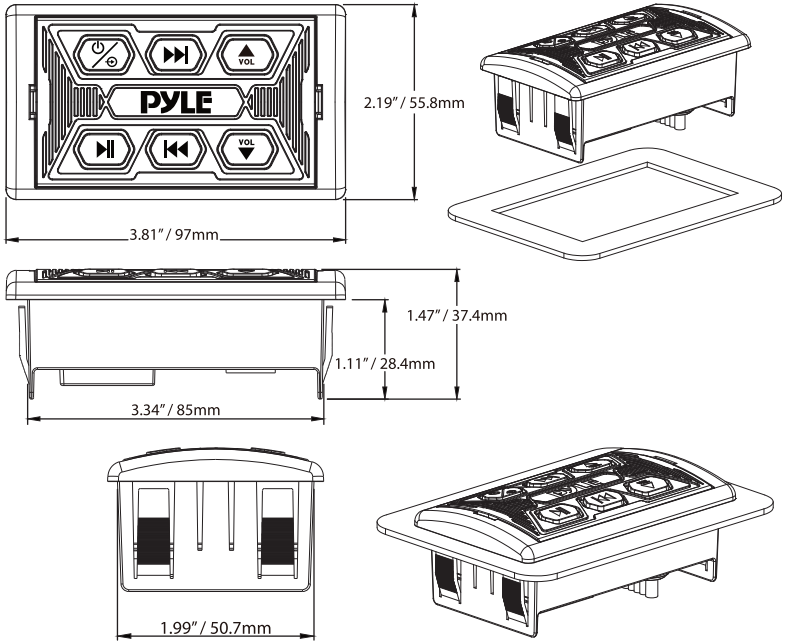

## INSTALLATION (SEAMLESS FLUSH MOUNT)

### Size:

- 97mm/3.81" (Overall Length)
- 37.4mm/1.47" (Overall Height)
- 55.8mm/2.20" (Overall Depth)
- 50.7 x 85mm/1.99"x3.34" (Mounting Hole Size)