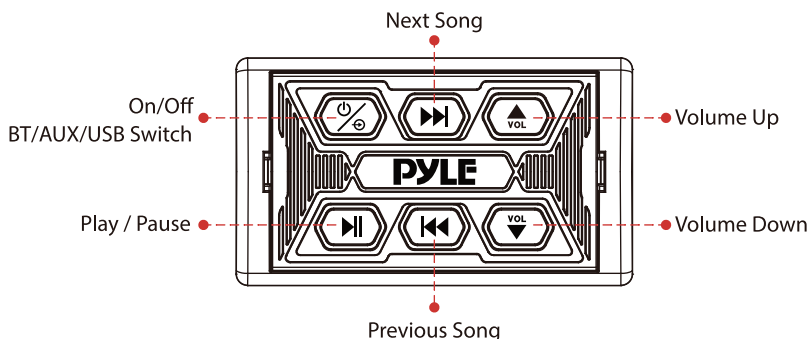

AUX-IN/USB

Short press to switch BT mode to Aux-in mode I USB mode.

Auto Reconnection

- a. When the device is out of BT range, BT will be disconnected automatically, the light turns blue while blinking.
- b. BT will automatically reconnect when detected in range again in 10 minutes.
- c. Disconnected BT after 10 minutes, you need to process BT connection steps (above) to reconnect BT again.
- d. If the other device occupied the BT during this period (10mins), you need to process BT connection steps (above).

PLAYING MUSIC

1. Press and hold for 3 seconds to Power ON/OFF.
  Short press to switch in BT/AUX IN/USB mode
2. Short press to play/pause
  Press and hold for LED off/on
3. Short press for previous song
4. Short press for next song
5. Short press to increase volume by one scale
  Press and hold to continuously increase volume
6. Short press to decrease volume by one scale
  Press and hold to continuously decrease volume