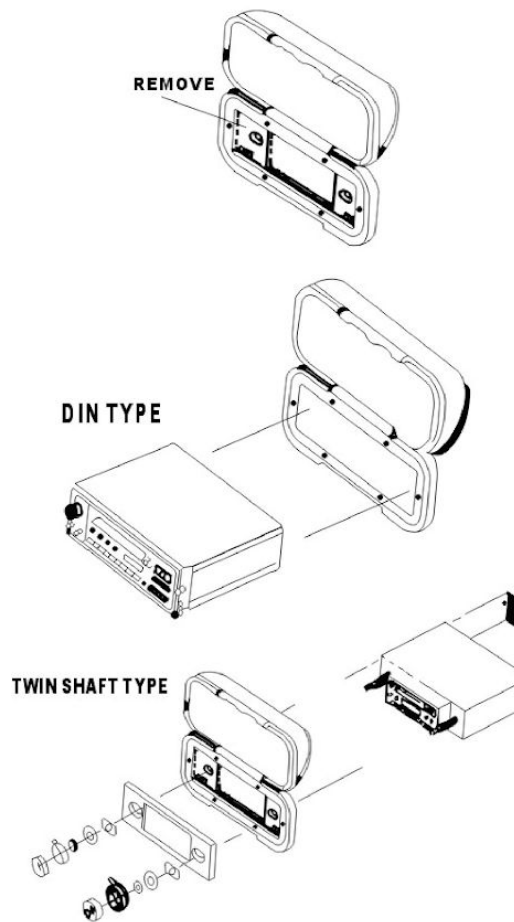

## PLMRCW1

*Water Resistant Stereo Housing*

### Product Feature

- \* Protects Your Stereo From The Elements
- \* Smoke Colored Housing Window
- \* Spring Loaded Flip-up Door
- \* Support Shelf in Rear of Housing for Radio
- \* UV Resistant Plastic
- \* Color: White