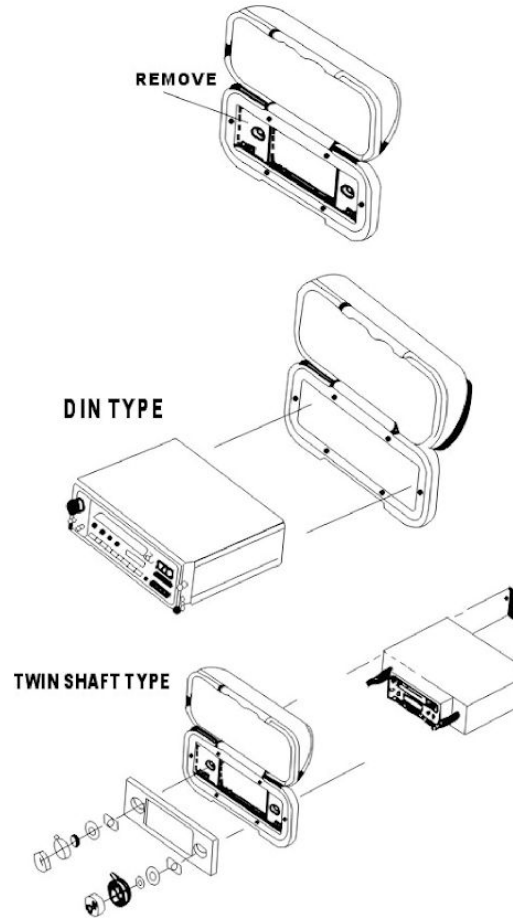

PYLE®

PLMRCW2

Water Resistant Stereo Housing

Product Feature

- * Protects Your Stereo From The Elements
- * Smoke Colored Housing Window
- * Spring Loaded Flip-up Door
- * Support Shelf in Rear of Housing for Radio
- * UV Resistant Plastic
- * Color: White