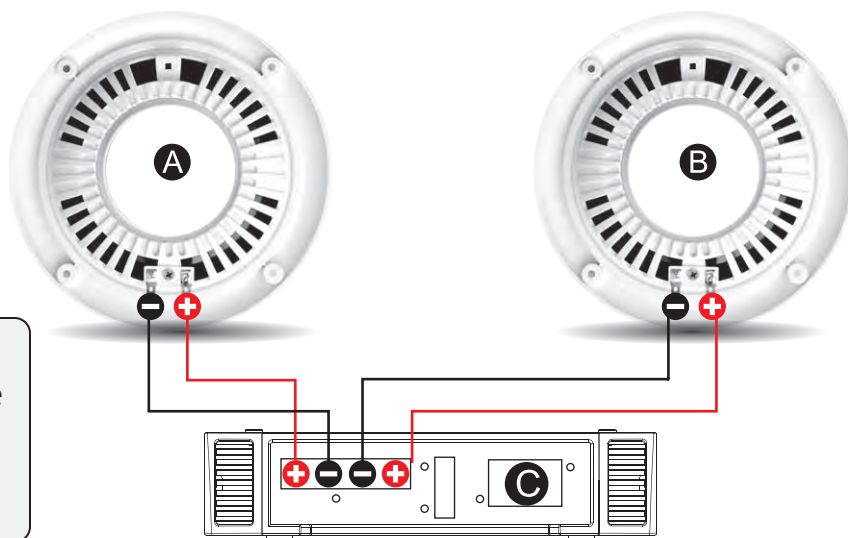

What's in the Box:

- (2) Marine Speakers
- (2) Speaker Connection Wires, 9.8' ft.

Technical Specs:

- Voice Coil Type: Aluminum
- Construction Material: Engineered ABS
- Impedance: 4 Ohm

Speaker Wiring

Models: PLMRS4W - PLMRS4B
PLMRS5W - PLMRS5B
PLMRS6W - PLMRS6B
Speaker Pairs

- Connect the red and black cables to their respective positive and negative terminals.
- Speakers 'A' and 'B' connect to an amplifier source 'C'

Speaker Wiring

Models: PLMRS43WL - PLMRS43BL
PLMRS53WL - PLMRS53BL
PLMRS63WL - PLMRS63BL
Speaker Pairs Built-in LED Lights

- Connect the red and black cables to their respective positive and negative terminals.
- Speakers 'A' and 'B' connect to an amplifier source 'C'

PYLE

PyleUSA.com

VISIT US ONLINE:

Have a question?

Need service or repair?