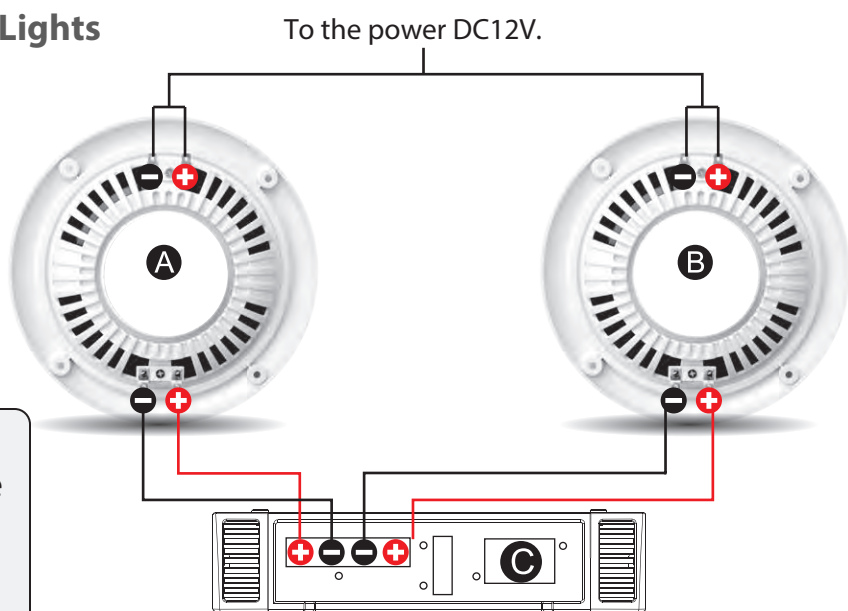

What's in the Box:

- (2) Marine Speakers
- (2) Speaker Connection Wires, 9.8' ft.

Technical Specs:

- Voice Coil Type: Aluminum
- Construction Material: Engineered ABS
- Impedance: 4 Ohm

Speaker Wiring

Models: PLMRS4W - PLMRS4B
PLMRS5W - PLMRS5B
PLMRS6W - PLMRS6B
Speaker Pairs

- Connect the red and black cables to their respective positive and negative terminals.
- Speakers 'A' and 'B' connect to an amplifier source 'C'

Speaker Wiring

Models: PLMRS43WL - PLMRS43BL
PLMRS53WL - PLMRS53BL
PLMRS63WL - PLMRS63BL
Speaker Pairs Built-in LED Lights

- Connect the red and black cables to their respective positive and negative terminals.
- Speakers 'A' and 'B' connect to an amplifier source 'C'

PYLE

PyleUSA.com

VISIT US ONLINE:

Have a question?

Need service or repair?