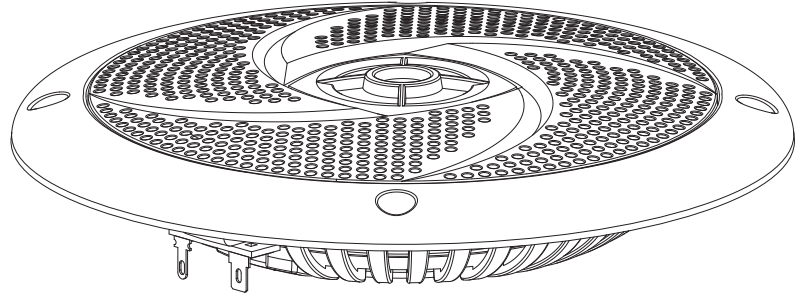

PYLE

PyleUSA.com

Model: PLMRS4W - PLMRS4B

4" -inch Speaker Pairs

Model: PLMRS43WL - PLMRS43BL

4" -inch Speaker Pairs with Built-in LED Lights

Model: PLMRS5W - PLMRS5B

5.25" -inch Speaker Pairs

Model: PLMRS53WL - PLMRS53BL

5.25" -inch Speaker Pairs with Built-in LED Lights

Model: PLMRS6W - PLMRS6B

6.5" -inch Speaker Pairs

Model: PLMRS63WL - PLMRS63BL

6.5" -inch Speaker Pairs with Built-in LED Lights

Speakers & Options:

Model Number	Speaker Size	Max Output Power	LED Light Bulb	Cut-Out Diameter	Mounting Depth
PLMRS4W	4"	100 Watt		3.7"	0.9"
PLMRS4B	4"	100 Watt		3.7"	0.9"
PLMRS43WL	4"	100 Watt	Blue Illumination	3.7"	0.9"
PLMRS43BL	4"	100 Watt	Blue Illumination	3.7"	0.9"
PLMRS5W	5.25"	180 Watt		4.7"	0.9"
PLMRS5B	5.25"	180 Watt		4.7"	0.9"
PLMRS53WL	5.25"	180 Watt	Blue Illumination	4.7"	0.9"
PLMRS53BL	5.25"	180 Watt	Blue Illumination	4.7"	0.9"
PLMRS6W	6.5"	240 Watt		5.3"	0.92"
PLMRS6B	6.5"	240 Watt		5.3"	0.92"
PLMRS63WL	6.5"	240 Watt	Blue Illumination	5.3"	0.92"
PLMRS63BL	6.5"	240 Watt	Blue Illumination	5.3"	0.92"

What's in the Box:

- (2) Marine Speakers
- (2) Speaker Connection Wires, 9.8' ft.

Technical Specs:

- Voice Coil Type: Aluminum
- Construction Material: Engineered ABS
- Impedance: 4 Ohm

Speaker Wiring

Models: PLMRS4W - PLMRS4B
PLMRS5W - PLMRS5B
PLMRS6W - PLMRS6B
Speaker Pairs