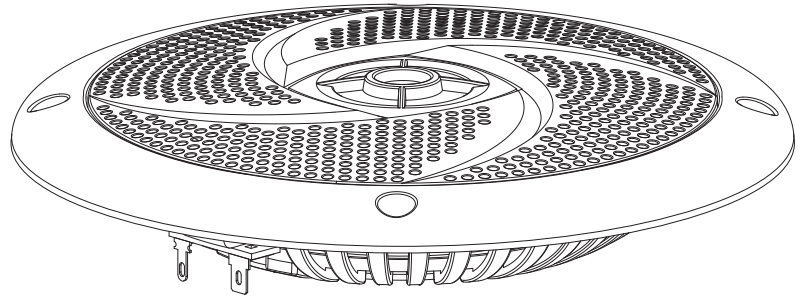

# PYLE

PyleUSA.com

**Model: PLMRS4W - PLMRS4B**

4" -inch Speaker Pairs

**Model: PLMRS43WL - PLMRS43BL**

4" -inch Speaker Pairs with Built-in LED Lights

**Model: PLMRS5W - PLMRS5B**

5.25" -inch Speaker Pairs

**Model: PLMRS53WL - PLMRS53BL**

5.25" -inch Speaker Pairs with Built-in LED Lights

**Model: PLMRS6W - PLMRS6B**

6.5" -inch Speaker Pairs

**Model: PLMRS63WL - PLMRS63BL**

6.5" -inch Speaker Pairs with Built-in LED Lights

## Speakers & Options:

Model Number	Speaker Size	Max Output Power	LED Light Bulb	Cut-Out Diameter	Mounting Depth
PLMRS4W	4"	100 Watt		3.7"	0.9"
PLMRS4B	4"	100 Watt		3.7"	0.9"
PLMRS43WL	4"	100 Watt	Blue Illumination	3.7"	0.9"
PLMRS43BL	4"	100 Watt	Blue Illumination	3.7"	0.9"
PLMRS5W	5.25"	180 Watt		4.7"	0.9"
PLMRS5B	5.25"	180 Watt		4.7"	0.9"
PLMRS53WL	5.25"	180 Watt	Blue Illumination	4.7"	0.9"
PLMRS53BL	5.25"	180 Watt	Blue Illumination	4.7"	0.9"
PLMRS6W	6.5"	240 Watt		5.3"	0.92"
PLMRS6B	6.5"	240 Watt		5.3"	0.92"
PLMRS63WL	6.5"	240 Watt	Blue Illumination	5.3"	0.92"
PLMRS63BL	6.5"	240 Watt	Blue Illumination	5.3"	0.92"

## What's in the Box:

- (2) Marine Speakers
- (2) Speaker Connection Wires, 9.8' ft.