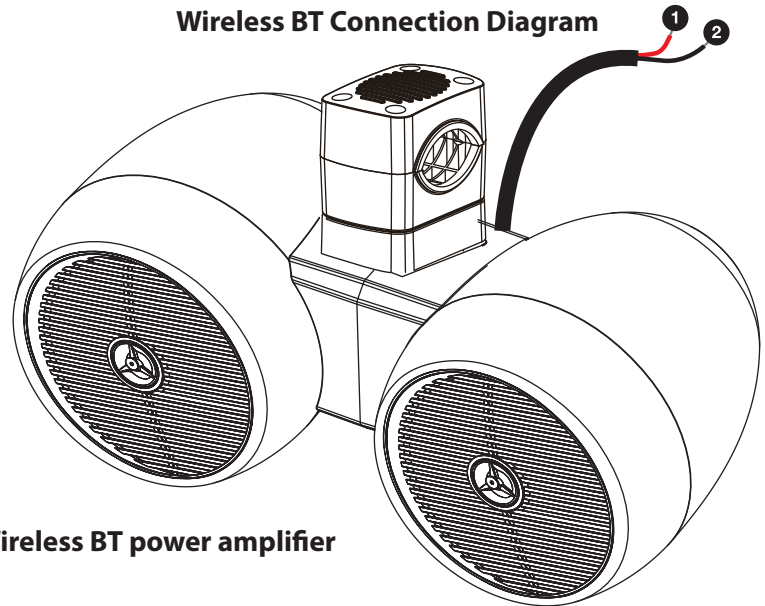

1. Speaker power +(red)
2. Speaker power - (black)
3. LED power + (white) - DC12V
4. LED power - (blue) - DC12V

Picture 4.

PLMRWKBT62WT/PLMRWKBT62BK

PLMRWKBT82WT/PLMRWKBT82BK

1. LED power + (Red)
and Wireless BT - DC12V
2. LED power - (Black)
and Wireless BT - DC12V

Wireless BT Connection Diagram

Built in Wireless BT power amplifier