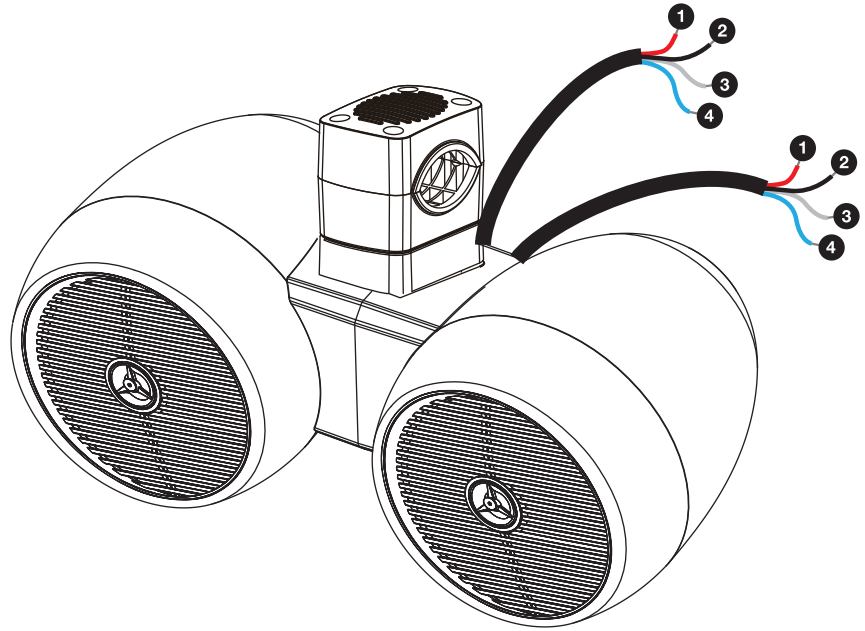

Wireless BT Connection Diagram

Picture 3.

PLMRWK61WT/PLMRWK61BK

PLMRWK81WT/PLMRWK81BK

1. Speaker power +(red)
2. Speaker power - (black)
3. LED power + (white) - DC12V
4. LED power - (blue) - DC12V