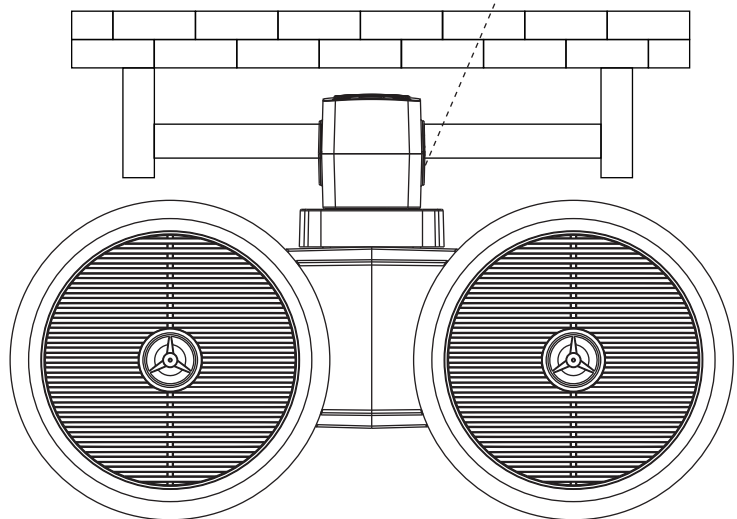

1. The base of the bracket.
2. The connecting base of the bracket, 360° rotation, connect to picture 1.
3. The cover of the bracket is fixed by 4 mounting screws after picture 2 rotates to an angle.

Picture 2.

Mounting hole dimension

1 1/3" (3.4cm) → 1 3/4" 2 2/5" (4.45cm/6cm)

360° rotation

Remark:

Two types of screws for choice: M5x65/M5x80

Picture 3.

PLMRWK61WT/PLMRWK61BK

PLMRWK81WT/PLMRWK81BK