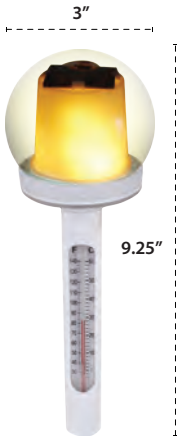

PLTM64

PYLE
PyleUSA.com

Solar Light Up Torch Globe Thermometer
Auto Charges in Sunlight,
Auto Lights Up at Night

User Manual

This is not only a thermometer, but also a light emitting device to decorate your pool and bring more fun to your kids.

Reminder:

The first time using, it need to be charged under the sunlight then it will light up.

Warning:

1. The rechargeable battery is permanently built in the product. To disassemble or to replace the battery is not allowed.
2. To place the product near fire or to put the product directly into the fire is not allowed.

Questions? Comments?

We are here to help!
Phone: (1) 718-535-1800
Email: support@pyleusa.com