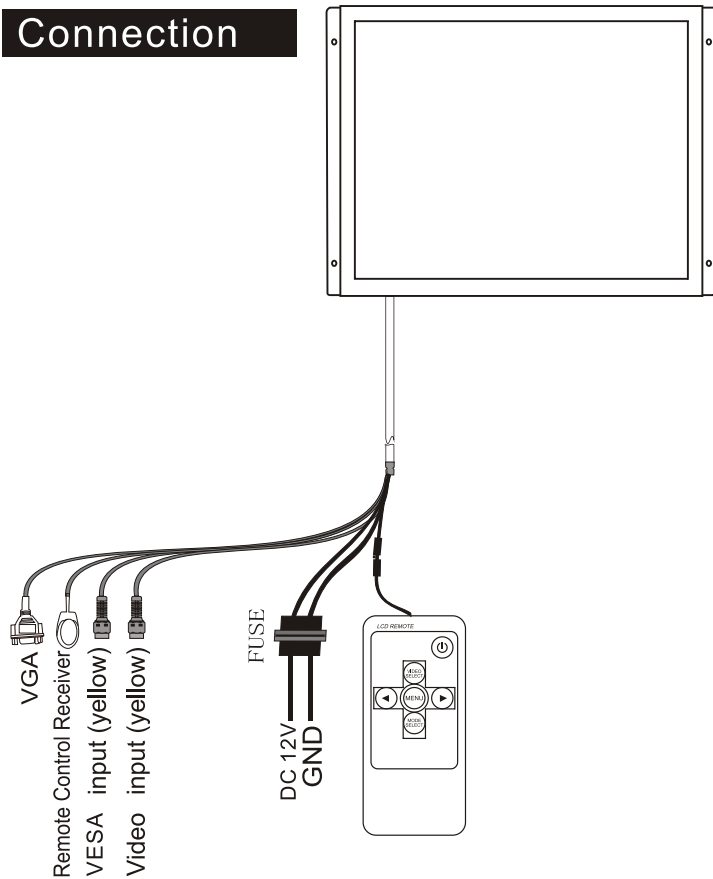

## **UNIVERSAL MOUNT TFT LCD FLAT PANEL MONITOR**

[www.pyleaudio.com](http://www.pyleaudio.com)

**PLVW17iW 17"**

**PLVW19iW 19"**

Please read this Manual thoroughly before using this product and keep it well for future reference.

## Connection

## Remote Control Function Description

1. Power Switch
2. Video Selection
3. Analog “-”
4. Menu
5. Analog “+”
6. Mode Selection

## Specifications

- TFT LCD Screen Wall Mount
- PAL/NTSC Auto Color System
- 16:9 Screen Aspect Ratio
- 1440x900 High Resolution
- 400:1 Contrast Ratio
- Wireless Remote Control
- Brightness: 350 cd/m<sup>2</sup>
- Viewing Angle: 40°Up / 70°Down / Left & Right 70°
- Video Input: RCA & VGA & VESA
- Power Supply: DC 12V
- Dimensions: (Screen) 18.3"W X 11.22"H x 1.10" D
- Weight: 2.3 kg