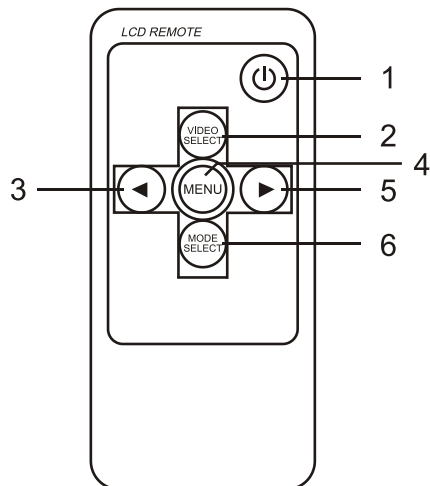

## **UNIVERSAL MOUNT TFT LCD FLAT PANEL MONITOR**

[www.pyleaudio.com](http://www.pyleaudio.com)

**PLVW17iW 17"**

**PLVW19iW 19"**

Please read this Manual thoroughly before using this product and keep it well for future reference.

## Connection

## Remote Control Function Description

1. Power Switch
2. Video Selection
3. Analog “-”
4. Menu
5. Analog “+”
6. Mode Selection

## Specifications

- TFT LCD Screen Wall Mount
- PAL/NTSC Auto Color System
- 16:9 Screen Aspect Ratio
- 1440x900 High Resolution
- 400:1 Contrast Ratio
- Wireless Remote Control
- Brightness: 350 cd/m<sup>2</sup>
- Viewing Angle: 40°Up / 70°Down / Left & Right 70°
- Video Input: RCA & VGA & VESA
- Power Supply: DC 12V
- Dimensions: (Screen) 18.3"W X 11.22"H x 1.10" D
- Weight: 2.3 kg