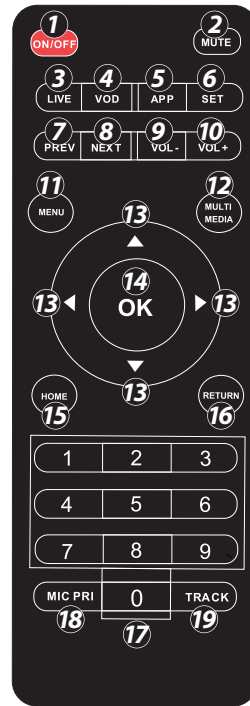

PRODUCT FEATURES

- Wi-Fi KTV Speaker
- Portable Karaoke Machine Wireless BT Streaming Speaker
- 15.4" High-Definition Screen
- Function: USB/Micro SD/BT/WIFI Touch Screen/Remote Control/HDMI/LINE IN/LINE OUT/MIC/DC12V
- Application: Home Theater/ Karaoke/ Party/ Disco/ Outdoor Dancing
- Full-function Remote Control
- Stereo Surround, Durable, and Easy Maintenance
- Dual Wireless Microphone
- For Indoor/Outdoor Activities
- With Trolley and Rollers for Easy Transportation
- Record Voice, USB/Micro SD Card Compatible
- Built-in rechargeable 12V 7AH Lead Acid Battery

REMOTE CONTROL FUNCTIONS

1. **SWITCH SCREEN:** (Press and hold the Standby Power button)
2. **MUTE:** Mute the sound. Press again to restore the sound.
3. **LIVE**
4. **VOD**
5. **APP**
6. **SET**
7. **PREVIOUS**
8. **NEXT**
9. **VOL - :** Decrease volume
10. **VOL +:** Increase volume
11. **MENU:** select, menu play/repeat all/single repeat
12. **MULTI MEDIA:** Video/Audio
13. **UP/DOWN/LEFT/RIGHT:** Move the selection up, down, left and right.
14. **OK**
15. **RETURN:** To return to the previous screen
16. **HOME:** Returns to the Home Screen
17. **0~9:** 0~9 play video and input password
18. **MIC PRI:** MIC PRIORITY
19. **TRACK:** SOUND TRACK: audio tracks used in video playback

PANEL DESCRIPTION

1. **↵:** SELECT, MENU PLAY/REPEAT ALL/SINGLE REPEAT
2. **UP**
3. **🏠:** Home page
4. **DOWN**
5. **⏮:** Previous song
6. **LEFT**
7. **⏸:** PLAY/PAUSE Button
8. **RIGHT**
9. **⏭:** Next song
10. **ENTER**
11. **APP**
12. **RETURN:** Returns to the previous screen
13. **SETUP:** Setting
14. **MEDIA:** MEDIA/VIDEO/MUSIC
15. **VOL + :** Increase volume
16. **M.PRIORITY:** Microphone priority
17. **VOL - :** Decrease volume
18. **CHANNEL:** Track
19. **MUTE:** Press to mute/unmute
20. **BT:** Wireless BT Streaming ON/OFF
21. **INPUT DC 12V**