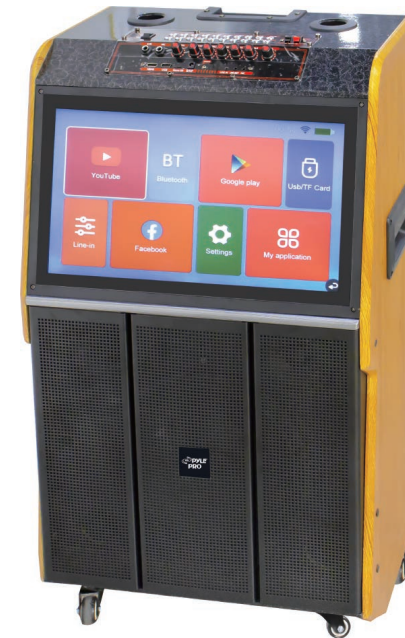

PyleUSA.com

PMDJAND10

Portable Wireless BT Streaming Loudspeaker

with Touch screen and Wireless Microphone,
with Wheels and Handle Bar,

Supports USB/SD/MMC/PC/TV/MP3/Mobile Phone, etc.

USER GUIDE

WARNING

This device complies with Part 15 of the FCC Rules. Operation is subject to the following two conditions: (1) this device may not cause harmful interference, and (2) this device must accept any interference received, including interference that may cause undesired operation.

PRODUCT FEATURES

- Wi-Fi KTV Speaker
- Portable Karaoke Machine Wireless BT Streaming Speaker
- 15.4" High-Definition Screen
- Function: USB/Micro SD/BT/WIFI Touch Screen/Remote Control/HDMI/LINE IN/LINE OUT/MIC/DC12V
- Application: Home Theater/ Karaoke/ Party/ Disco/ Outdoor Dancing
- Full-function Remote Control
- Stereo Surround, Durable, and Easy Maintenance
- Dual Wireless Microphone
- For Indoor/Outdoor Activities
- With Trolley and Rollers for Easy Transportation
- Record Voice, USB/Micro SD Card Compatible
- Built-in rechargeable 12V 7AH Lead Acid Battery

REMOTE CONTROL FUNCTIONS

1. **SWITCH SCREEN:** (Press and hold the Standby Power button)
2. **MUTE:** Mute the sound. Press again to restore the sound.
3. **LIVE**
4. **VOD**
5. **APP**
6. **SET**
7. **PREVIOUS**
8. **NEXT**
9. **VOL - :** Decrease volume
10. **VOL +:** Increase volume
11. **MENU:** select, menu play/repeat all/single repeat
12. **MULTI MEDIA:** Video/Audio
13. **UP/DOWN/LEFT/RIGHT:** Move the selection up, down, left and right.
14. **OK**
15. **RETURN:** To return to the previous screen
16. **HOME:** Returns to the Home Screen
17. **0~9:** 0~9 play video and input password
18. **MIC PRI:** MIC PRIORITY
19. **TRACK:** SOUND TRACK: audio tracks used in video playback