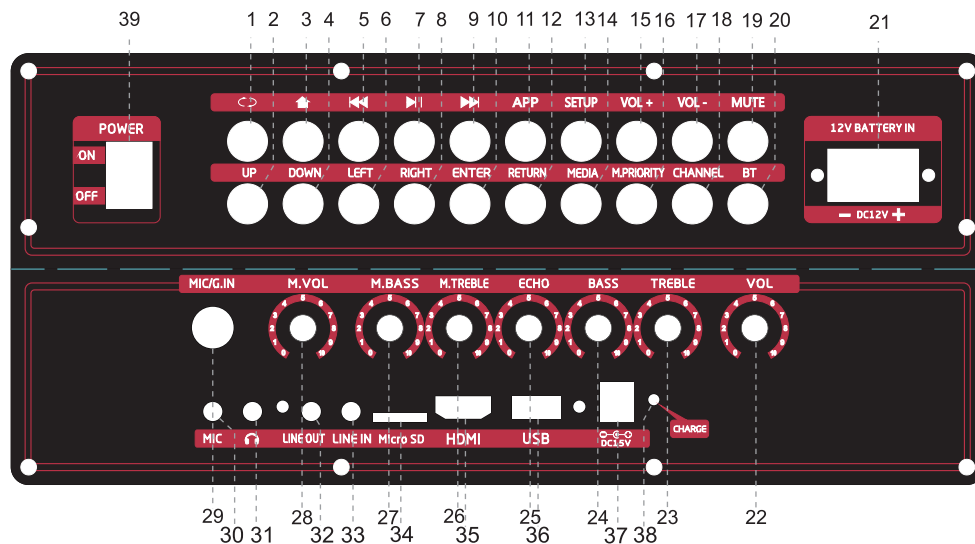

PANEL DESCRIPTION

1. **↵:** SELECT, MENU PLAY/REPEAT ALL/SINGLE REPEAT
2. **UP**
3. **🏠:** Home page
4. **DOWN**
5. **⏮:** Previous song
6. **LEFT**
7. **⏸:** PLAY/PAUSE Button
8. **RIGHT**
9. **⏭:** Next song
10. **ENTER**
11. **APP**
12. **RETURN:** Returns to the previous screen
13. **SETUP:** Setting
14. **MEDIA:** MEDIA/VIDEO/MUSIC
15. **VOL + :** Increase volume
16. **M.PRIORITY:** Microphone priority
17. **VOL - :** Decrease volume
18. **CHANNEL:** Track
19. **MUTE:** Press to mute/unmute
20. **BT:** Wireless BT Streaming ON/OFF
21. **INPUT DC 12V**

22. **VOL:** Master volume knob
23. **TREBLE:** Treble control knob
24. **BASS:** Bass control knob
25. **ECHO:** Echo effect knob (for microphone)
26. **M.TREBLE:** Microphone Treble control knob
27. **M.BASS:** Microphone Bass control knob
28. **MIC.VOL:** Microphone Volume knob
29. **MIC/G. IN:** Microphone/Guitar input
30. **MIC:** Microphone input
31. **🎧:** Earphone output
32. **LINE OUT:** Audio output
33. **LINE IN:** Audio input
34. **MICRO SD**
35. **HDMI:** HDMI output
36. **USB:** USB interface
37. **15V IN:** DC15V Charging interface
38. **CHARGE:** Charging indicator light
39. **POWER ON/OFF**

GETTING STARTED

1. Ensure the Portable Loudspeaker is turned off. Ensure all volume controls are turned all the way down. Next, connect one side of the included power cable to the Portable Loudspeaker's power inlet and the other to a grounded power outlet.
2. Ensure that the power supply complies with the power requirements listed on the identification sticker located on the bottom of your product. Turn ON the power to the Portable Loudspeaker using the power switch.
3. Slowly turn up the function keys until the desired level is reached.