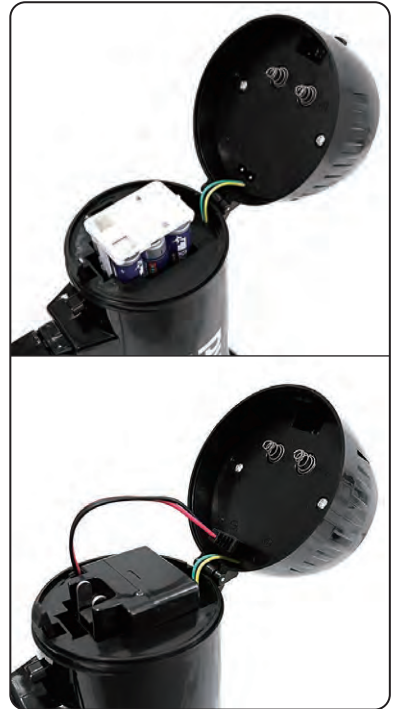

OPERATING INSTRUCTIONS

- Open the back cover by pressing down on the 'Open' Button
- Insert (6) x 'AA' Batteries then close back cover until locks into position. Now, your megaphone is ready for operation.
- To activate the megaphone, press the 'ON/OFF' button on the back cover.
- When using the megaphone, place your lips as close as possible to the megaphone when speaking. Adjust the 'Volume' to the desired level without causing any howling or feedback.
- Press the 'ALARM' button to activate Alarm or press the 'SIREN' button to Siren.

Product appearance and specifications are subject to change without notice.

Features:

- Dry Cell Operation
- Full ABS Body, Sturdy & Lightweight
- Built-in Siren Microphone
- Clear Sound, Long Rang Efficient Design
- Conveniently Located Volume Controls Switch
- Rechargeable Lithium Battery Included
- (3) Modes: Talk, Siren & Music
- Aux (3.5mm) Input Connector Jack
- Stream MP3 & Digital Audio Files
- Ability to Connect External Devices (iPhone, Android, Smartphone, iPad, Tablet, etc.)
- Includes Plug-in Handheld Microphone
- Button Activated Automatic Siren Alarm
- Adjustable Volume Control
- Ergonomic Pistol Grip and Lightweight Chassis
- For Indoor/Outdoor Use
- Built-in Automatic Siren Function
- Talk, Music, and Siren Switch

What's in The Box:

- Megaphone speaker
- 7.4V Lithium Battery
- Microphone

Technical Specs:

- Constructional Materials: ABS
- Power Output: 30 Watt MAX
- Power Supply: 110-220V
- Bell Width: 6.50" -inches
- Projection Range: Up to 600 Square Yards
- Battery Powered: Requires 6 x 'AA' Not Included or 7.4V Lithium Batteries
- Battery Life: 6-8 Hours
- Microphone: Unidirectional
- Weight: 1.40 lbs.
- Product Dimensions (D x L): 6.50" x 10.08" -in.