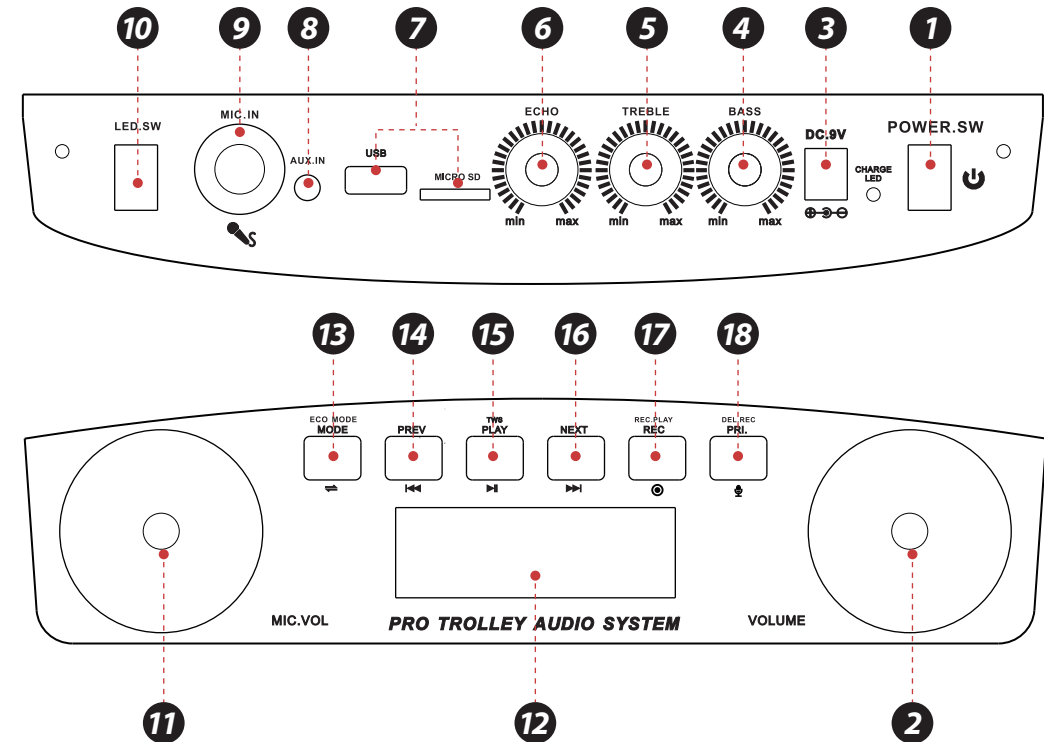

## CONTROL BOARD FUNCTIONS

1. Power Switch
2. Master volume control
3. DC 9V input jack/charge LED indicator red color is **ON** in charging mode, light off is full charge mode.
4. Bass volume control knob
5. Treble volume control knob
6. Microphone Echo control knob
7. USB and Micro SD Memory card slot
8. 3.5mm AUX input jack
9. 6.5mm Microphone input jack
10. LED light switch

### Technical Specs:

- Construction Material: Polypropylene (PP)
- Max Power Output: 600 Watt Max
- Sound System: 10" -inch Subwoofer + 1" Tweeter
- USB Interface Type: 2.0
- Digital Audio File Support: MP3
- Maximum USB Flash Support: 32GB
- Remote Control Battery Operated, 1 Piece Button Cell Battery CR-2025 (Included)
- Battery Life: Up to 3.5 Hours (Charge Time: Approx. 5 Hours)
- Rechargeable Battery: 7.4V, 3600mAh – 26.64 Wh
- Power Supply: 120/240V, Switchable (9V/1.33A Power Adapter)
- Product Dimensions (L x W x H): 11.8" x 9.4" x 19.3" -inches

### Technical Specs:

- Construction Material: Polypropylene (PP)
- Max Power Output: 800 Watt Max
- Sound System: 12" -inch Subwoofer + 1" Tweeter
- USB Interface Type: 2.0
- Digital Audio File Support: MP3
- Maximum USB Flash Support: 32GB
- Remote Control Battery Operated, 1 Piece Button Cell Battery CR-2025 (Included)
- Battery Life: Up to 3 Hours (Charge Time: Approx. 5 Hours)
- Rechargeable Battery: 7.4V, 3600mAh – 26.64 Wh
- Power Supply: 120/240V, Switchable (9V/1.33A Power Adapter)
- Product Dimensions (L x W x H): 14 "x 11.8 "x 21.7 " -inches