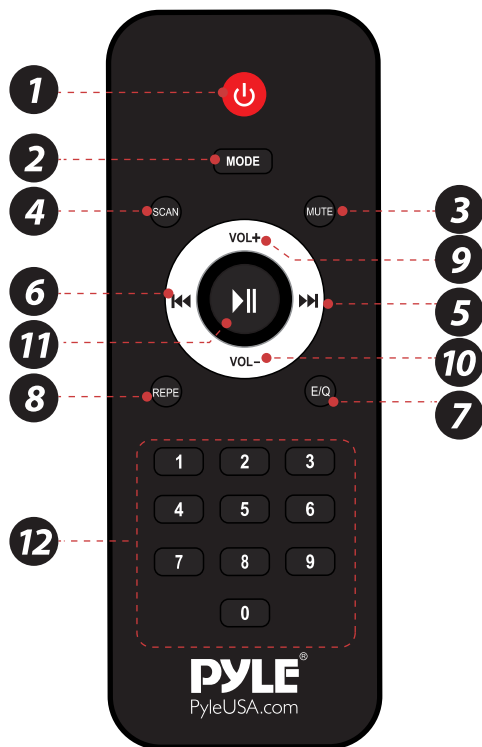

11. Microphone volume control knob
12. Display screen
13. Mode button: Short press to select BT, FM, AUX, USB, SD mode; Press & hold to start power saving mode, press and hold again to quit power saving mode.
14. Previous
15. Play/Pause/Press and hold for TWS function
16. Next
17. Press to start recording, short press again to save. Press and hold to play recorded files. Press and hold again to quit recording.
18. Short press to start microphone priority/When playing recorded file, press and hold to delete current recording.

REMOTE CONTROL FUNCTIONS

REMOTE CONTROL FUNCTIONS

1. **Power:** Used to turn on/off the MP3 player power.
2. **MODE:** Used to switch the AUX/USB/BT/Radio
3. Mute button
4. In FM mode, press to search radio station automatically and save.
5. Next song in USB/In FM mode, short press to select saved radio station.
6. Previous song in USB//In FM mode, short press to select last frequency, press and hold to fast forward frequency.
7. EQ solution
8. Repeat song
9. Increase volume
10. Decrease volume
11. Play/Pause/In FM Mode, press to select saved radio station.
12. Choose song number directly/In FM mode, choose FM frequency directly

TWS FUNCTION

For increase sound effect, our unit provides TWS function as follows:

Step-1: Turn ON BT mode on your device and connect the machine.

Step-2: Press and hold each control board "TWS" button more than 3's, and you will see "ON" on display, unit will start to connect the other unit automatically, now you can enjoy stereo sound, and adjusting one unit volume will affect the other unit.

Remark:

1. After connection, press and hold again one of control board "TWS" button more than 3's, you will see "OFF" on display, unit's TWS dis-connection.