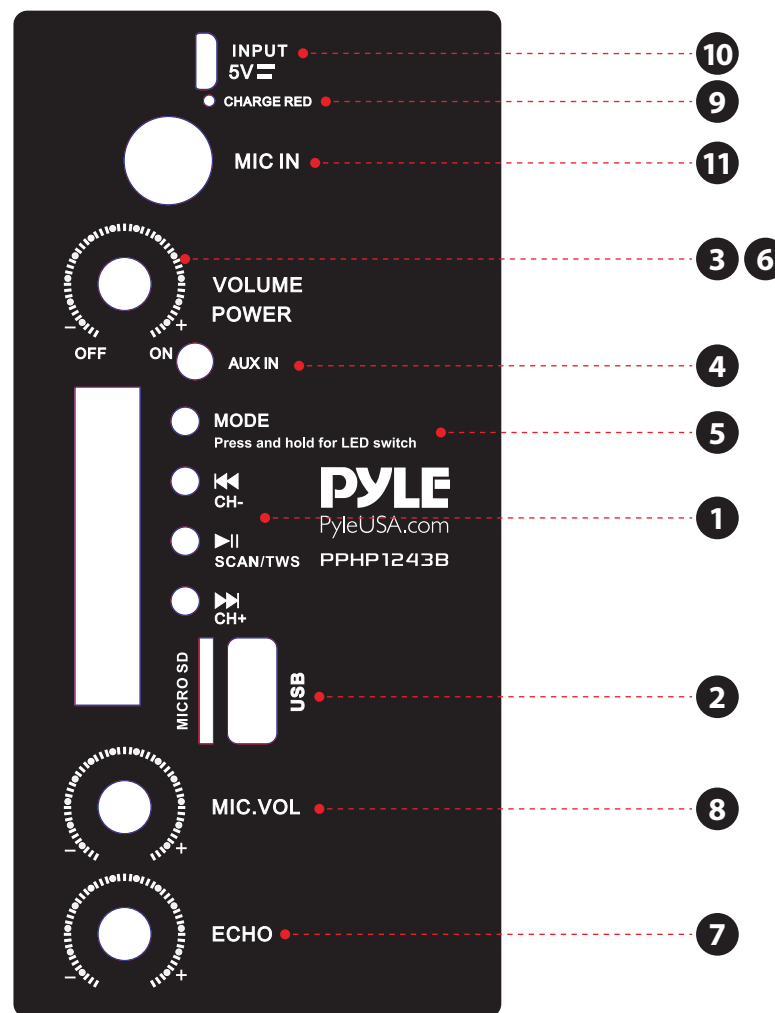

Illegal operation may cause personal injury, which could be fatal and may cause damage to property.

REMOTE CONTROL Functions

1. STANDBY BUTTON
2. CHOOSE INPUT AUX/FM/BT/USB SIGNAL
3. MUTE BUTTON
4. PLAY/STOP BUTTON ON MP3 MODE, SCAN FUNCTION ON FM MODE
5. NEXT SONG ON USB/MICRO SD MEMORY CARD, NEXT CHANNEL ON FM MODE
6. PREVIOUS SONG ON USB/MICRO SD MEMORY CARD, LAST CHANNEL ON FM MODE
7. EQ EFFECT ON MP3 MODE
8. INCREASE SPEAKER VOLUME
9. CHOOSE SONG NUMBER DIRECTLY ON MP3 MODE
10. STOP BUTTON
11. DECREASE MUSIC VOLUME
12. REPEAT SONG ON USB/MICRO SD MEMORY CARD

TWS-TRUE WIRELESS STEREO SETUP

1. Turn on two same PA speaker that you're attempting to pair together and switch both units to Wireless BT mode.
2. Choose one of units to begin to pairing process.
3. Press down on the PLAY ►|| button for 3 seconds until you hear a chiming sound; This means the unit is ready to pair with another unit.
4. Move onto the second unit and repeat step 3.
5. Now begin playing your music through Wireless BT enabled mobile device. The speakers will begin to play your music simultaneously.

Control Board Functions

1. USB Control Board
2. USB and Micro SD Memory card Input Jack
3. Master Volume Control Knob
4. 3.5MM AUX Input Jack
5. Short press to choose input signal, press and hold to turn OFF/ON light
6. Turning to the end left is power off, then turn it to the right end is power on
7. Echo Volume Control Knob
8. Microphone Volume Control Knob
9. Charge LED Indicator, RED color is charging mode, BLUE color is full charge
10. DC 5V Input Jack
11. 6.5MM Microphone Input Jack