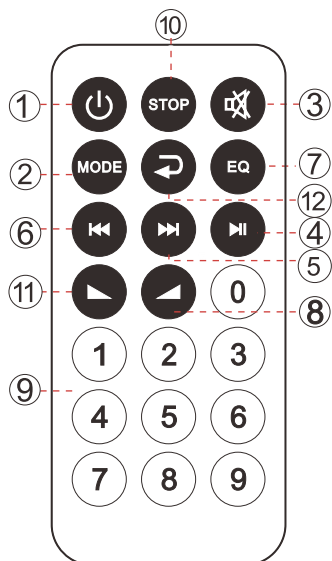

PPHP1243B
12" Portable Wireless BT PA Speaker System
Karaoke Speaker with Latest DJ LED Lights,
USB/FM/BT/Aux/Remote Control/Mic Inputs,
Built-in Rechargeable Battery (800 Watt)

USER MANUAL

**PLEASE READ THE INSTRUCTION MANUAL CAREFULLY
AND KEEP IT FOR FUTURE REFERENCE**

Illegal operation may cause personal injury, which could be fatal and may cause damage to property.

REMOTE CONTROL Functions

1. STANDBY BUTTON
2. CHOOSE INPUT AUX/FM/BT/USB SIGNAL
3. MUTE BUTTON
4. PLAY/STOP BUTTON ON MP3 MODE, SCAN FUNCTION ON FM MODE
5. NEXT SONG ON USB/MICRO SD MEMORY CARD, NEXT CHANNEL ON FM MODE
6. PREVIOUS SONG ON USB/MICRO SD MEMORY CARD, LAST CHANNEL ON FM MODE
7. EQ EFFECT ON MP3 MODE
8. INCREASE SPEAKER VOLUME
9. CHOOSE SONG NUMBER DIRECTLY ON MP3 MODE
10. STOP BUTTON
11. DECREASE MUSIC VOLUME
12. REPEAT SONG ON USB/MICRO SD MEMORY CARD

Control Board Functions

1. USB Control Board
2. USB and Micro SD Memory card Input Jack
3. Master Volume Control Knob
4. 3.5MM AUX Input Jack
5. Short press to choose input signal, press and hold to turn OFF/ON light
6. Turning to the end left is power off, then turn it to the right end is power on
7. Echo Volume Control Knob
8. Microphone Volume Control Knob
9. Charge LED Indicator, RED color is charging mode, BLUE color is full charge
10. DC 5V Input Jack
11. 6.5MM Microphone Input Jack