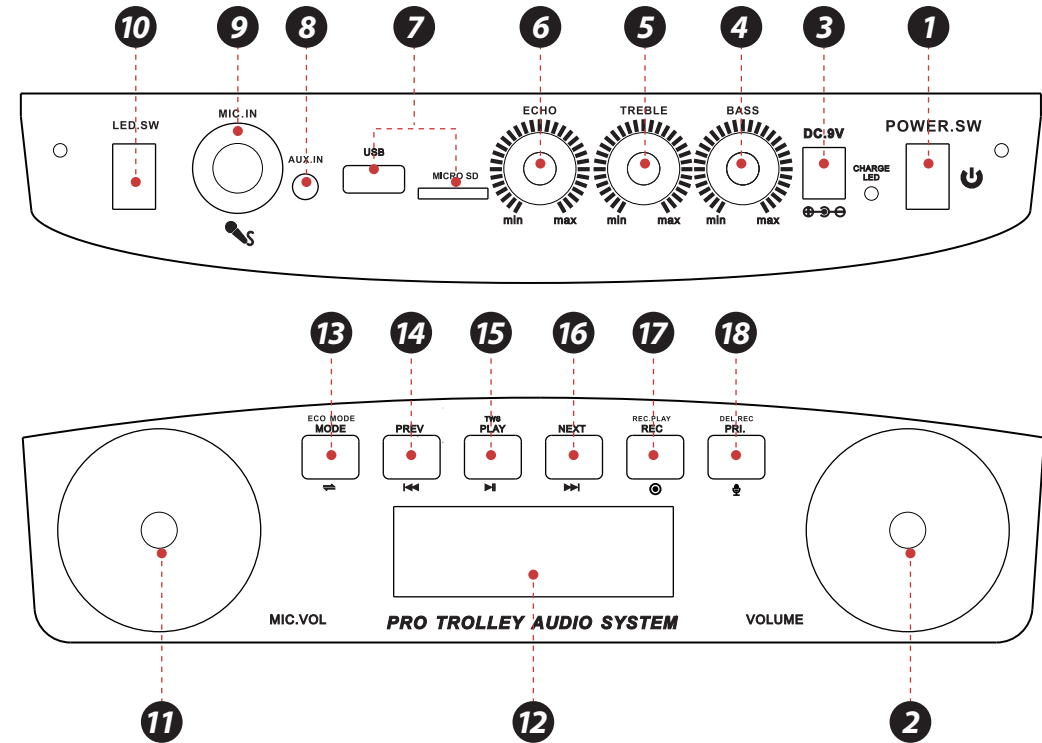

WARNING

1. **DO NOT** place objects on top of the device, as objects may scratch the device.

2. **DO NOT** expose the device to dirty or dusty environments.

3. **DO NOT** insert any foreign objects into the device.

4. **DO NOT** expose the device to strong magnetic or electrical field.

5. **DO NOT** use the device in the rain

6. Please check with your Local Authority or retailer for proper disposal of electronic products.

7. **DO NOT** disassemble the device. Only a certified service technician should perform repair.

8. The device has apertures to disperse heat. **DO NOT** block the device ventilation, the device may become hot and malfunction as a result.

Illegal operation may cause personal injury, which could be fatal and may cause damage to property.

CONTROL BOARD FUNCTIONS

1. Power Switch

2. Master volume control

3. DC 9V input jack/charge LED indicator red color is **ON** in charging mode, light off is full charge mode.

4. Bass volume control knob

5. Treble volume control knob

6. Microphone Echo control knob

7. USB and Micro SD Memory card slot

8. 3.5mm AUX input jack

9. 6.5mm Microphone input jack

10. LED light switch