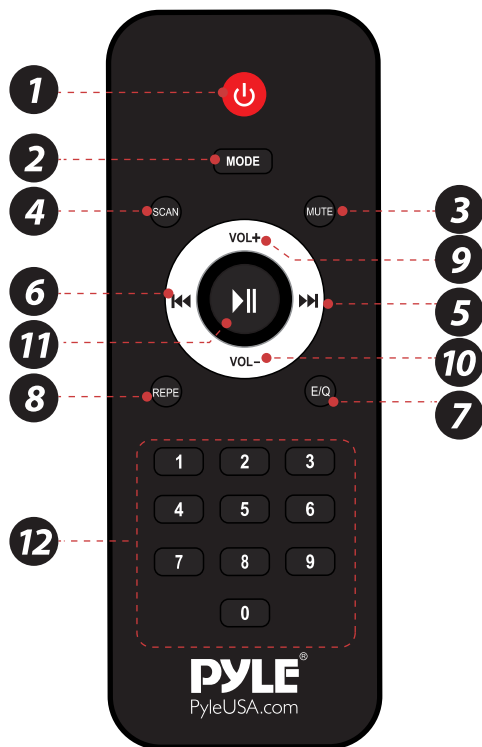

## CONTROL BOARD FUNCTIONS

1. Power Switch

2. Master volume control

3. DC 9V input jack/charge LED indicator red color is **ON** in charging mode, light off is full charge mode.

4. Bass volume control knob

5. Treble volume control knob

6. Microphone Echo control knob

7. USB and Micro SD Memory card slot

8. 3.5mm AUX input jack

9. 6.5mm Microphone input jack

10. LED light switch

11. Microphone volume control knob
12. Display screen
13. Mode button: Short press to select BT, FM, AUX, USB, SD mode; Press & hold to start power saving mode, press and hold again to quit power saving mode.
14. Previous
15. Play/Pause/Press and hold for TWS function
16. Next
17. Press to start recording, short press again to save. Press and hold to play recorded files. Press and hold again to quit recording.
18. Short press to start microphone priority/When playing recorded file, press and hold to delete current recording.

### REMOTE CONTROL FUNCTIONS