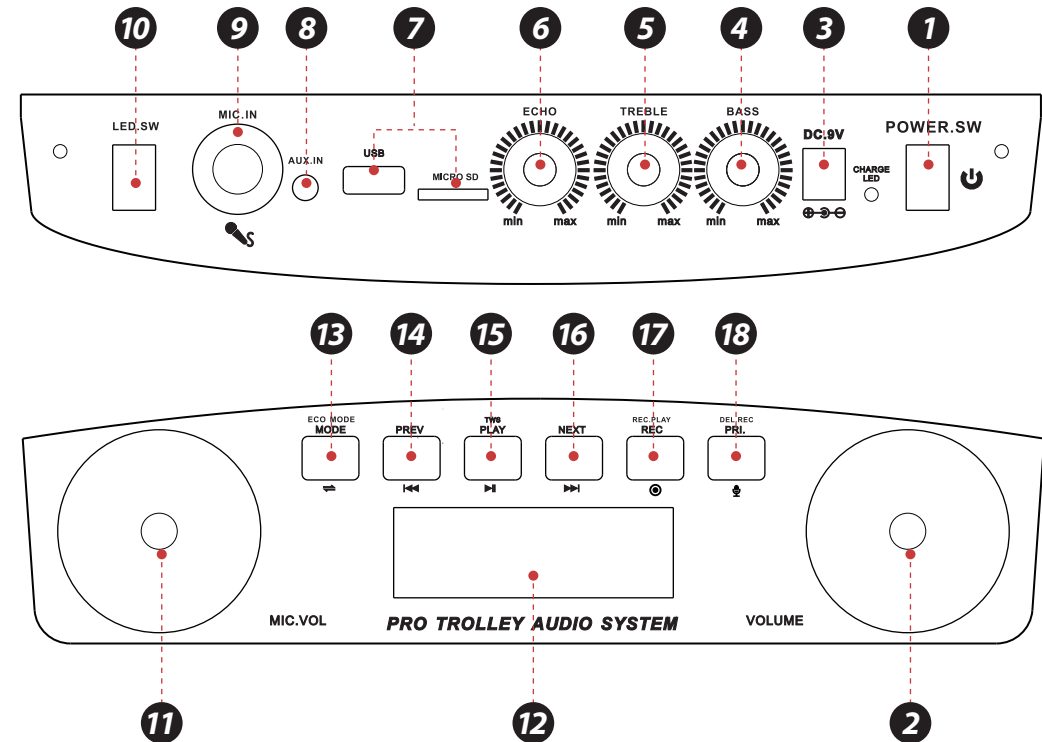

WARNING

1. **DO NOT** place objects on top of the device, as objects may scratch the device.

2. **DO NOT** expose the device to dirty or dusty environments.

3. **DO NOT** insert any foreign objects into the device.

4. **DO NOT** expose the device to strong magnetic or electrical field.

5. **DO NOT** use the device in the rain

6. Please check with your Local Authority or retailer for proper disposal of electronic products.

7. **DO NOT** disassemble the device. Only a certified service technician should perform repair.

8. The device has apertures to disperse heat. **DO NOT** block the device ventilation, the device may become hot and malfunction as a result.

Illegal operation may cause personal injury, which could be fatal and may cause damage to property.

CONTROL BOARD FUNCTIONS

1. Power Switch

2. Master volume control

3. DC 9V input jack/charge LED indicator red color is **ON** in charging mode, light off is full charge mode.

4. Bass volume control knob

5. Treble volume control knob

6. Microphone Echo control knob

7. USB and Micro SD Memory card slot

8. 3.5mm AUX input jack

9. 6.5mm Microphone input jack

10. LED light switch