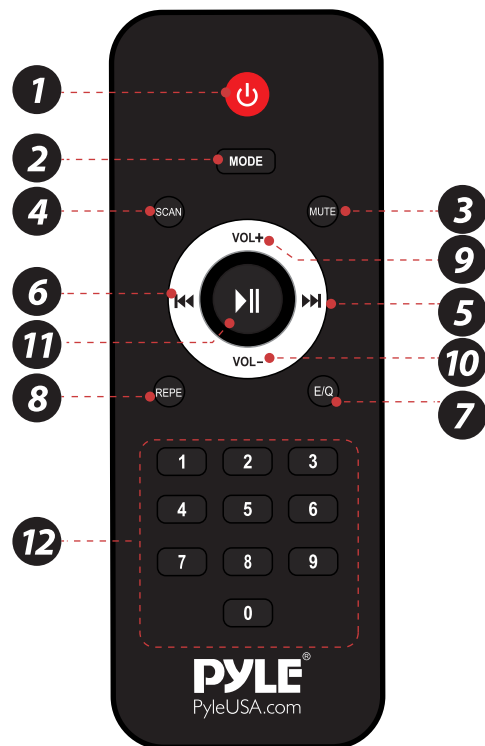

## CONTROL BOARD FUNCTIONS

1. Power Switch

2. Master volume control

3. DC 9V input jack/charge LED indicator red color is **ON** in charging mode, light off is full charge mode.

4. Bass volume control knob

5. Treble volume control knob

6. Microphone Echo control knob

7. USB and Micro SD Memory card slot

8. 3.5mm AUX input jack

9. 6.5mm Microphone input jack

10. LED light switch

11. Microphone volume control knob
12. Display screen
13. Mode button: Short press to select BT, FM, AUX, USB, SD mode; Press & hold to start power saving mode, press and hold again to quit power saving mode.
14. Previous
15. Play/Pause/Press and hold for TWS function
16. Next
17. Press to start recording, short press again to save. Press and hold to play recorded files. Press and hold again to quit recording.
18. Short press to start microphone priority/When playing recorded file, press and hold to delete current recording.

### REMOTE CONTROL FUNCTIONS