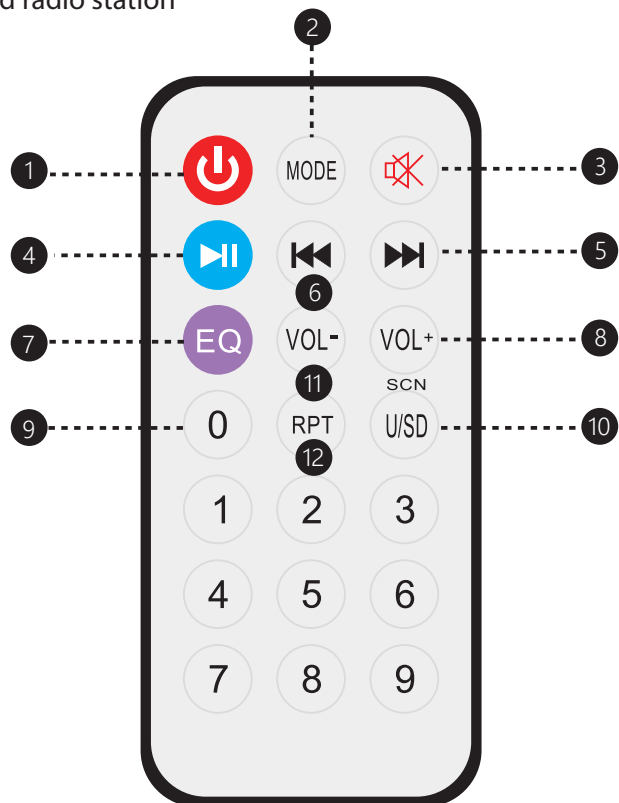

Illegal operation may cause personal injury, which could be fatal and may cause damage to property.

FRONT PANEL FUNCTIONS

1. Master volume control
2. Charge LED indicator
3. DC 5V input jack
4. Short press to choose input signal, press and hold to turn ON/OFF light
5. Next/select saved radio station.
6. Play/Pause/TWS function/In FM mode, press and hold to search radio station automatically and save.
7. Previous/select saved radio station
8. AUX input jack
9. USB input jack
10. Microphone input jack
11. Display screen

REMOTE CONTROL FUNCTIONS

- Power:** Used to turn on and off the MP3 player power
- MODE:** Used to switch the AUX/USB/Wireless BT/Radio
- Mute button
- Play/Pause/Press and hold for TWS/
In FM mode, press and hold to search radio station automatically and save
- Next song/In FM mode, short press to select saved radio station
- Previous song /In FM mode, short press to select saved radio station
- EQ solution
- Increase volume
- Choose song number directly/
In FM mode, choose FM Frequency directly
- Choose USB or SD signal directly
(Only suitable for models with USB & SD both)
- Decrease volume
- Repeat song

TWS FUNCTION

For increase sound effect, our unit provides TWS function as follows:

Step-1: Turn ON BT mode on your device and connect the machine.

Step-2: Press and hold each control board "TWS" button more than 3's, and you will see "ON" on display, unit will start to connect the other unit automatically, now you can enjoy stereo sound, and adjusting one unit volume will affect the other unit.