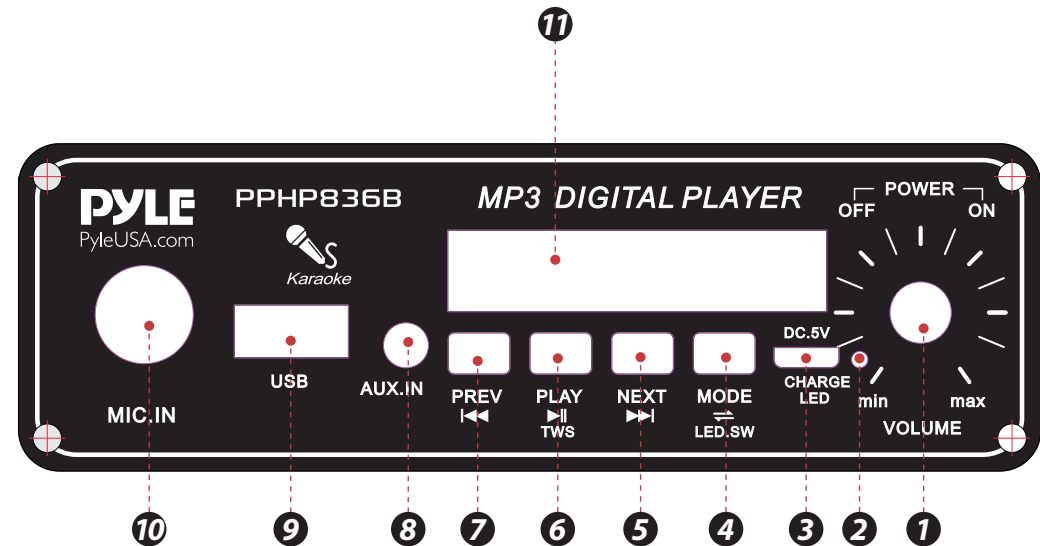

Illegal operation may cause personal injury, which could be fatal and may cause damage to property.

FRONT PANEL FUNCTIONS

1. Master volume control
2. Charge LED indicator
3. DC 5V input jack
4. Short press to choose input signal, press and hold to turn ON/OFF light
5. Next/select saved radio station.
6. Play/Pause/TWS function/In FM mode, press and hold to search radio station automatically and save.
7. Previous/select saved radio station
8. AUX input jack
9. USB input jack
10. Microphone input jack
11. Display screen

TWS FUNCTION

For increase sound effect, our unit provides TWS function as follows:

Step-1: Turn ON BT mode on your device and connect the machine.

Step-2: Press and hold each control board "TWS" button more than 3's, and you will see "ON" on display, unit will start to connect the other unit automatically, now you can enjoy stereo sound, and adjusting one unit volume will affect the other unit.

What's in the Box:

- PA Speaker System
- Remote Control
- Power Adapter

Technical Specs:

- Material: Polypropylene (PP)
- Max Power Output: 300 Watt Max
- Sound System: 8" -inch Subwoofer + 1" Tweeter
- Impedance: 3.0 Ohm
- Frequency Response: 50Hz-12KHz
- USB Interface Type: 2.0
- Digital Audio File Support: MP3
- Maximum USB Flash Support: 32GB
- Remote Control Battery Operated, 1 Piece Button Cell Battery CR-2025 (Included)
- Battery Life: Up to 2 Hours (Charge Time: Approx. 4 Hours)
- Rechargeable Battery: 3.7V, 1800mAh – 6.66 Wh
- Power Supply: 120/240V, Switchable (5V/2A Power Adapter)
- Dimensions (L x W x H): 8.9" x 7.8" x 13.2" -inches