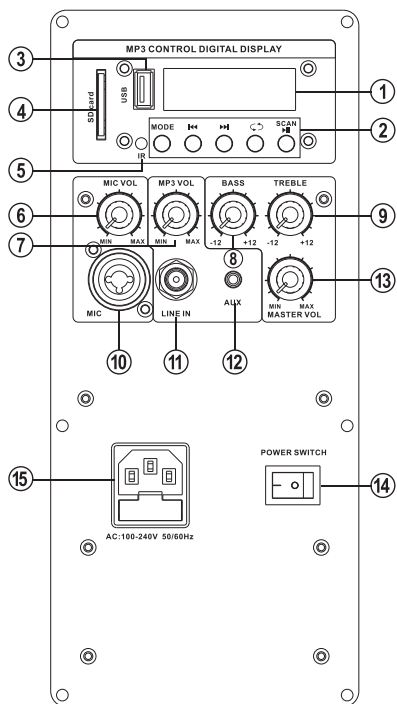

PyleUSA.com

PPHP837UB - PPHP1037UB

Wireless BT Loudspeaker PA Cabinet Speaker System

Powered 2-Way Full Range Sound,
USB/SD, FM Radio, Aux Input

USER GUIDE

Control Panel Layout

PPHP837UB

1. LCD screen
2. MP3 control
 - MODE:** USB/SD/BT/FM convertor
 - ▶||:** Play/Pause
 - SCAN:** Press and hold to auto search under FM radio
 - FOL:** Press and hold 5 seconds to enter the folder option function mode (press the previous/next songs button to choose the folder)
 - ↺:** Repeat one/Repeat all/Random
 - ◀◀:** Previous Song
 - Press and hold for fast rewind
 - ▶▶:** Next Song
 - Press and hold for fast forward

PPHP1037UB

3. USB input
4. SD card input
5. Remote control
6. MIC level control
7. MP3 level control
8. Bass control
9. Treble control
10. XLR microphone line input
11. Line input
12. AUX input
13. Master volume
14. Main power switch
15. Fused IEC mains inlet