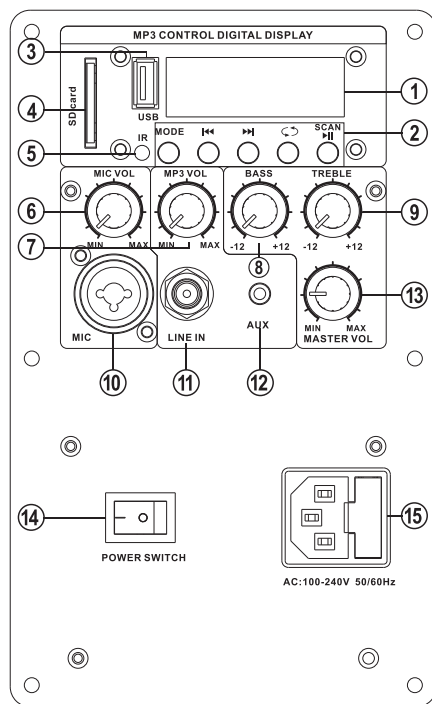

PyleUSA.com

PPHP837UB - PPHP1037UB

Wireless BT Loudspeaker PA Cabinet Speaker System

Powered 2-Way Full Range Sound,
USB/SD, FM Radio, Aux Input

USER GUIDE

Control Panel Layout

PPHP837UB

1. LCD screen
2. MP3 control
 - MODE:** USB/SD/BT/FM convertor
 - ▶||:** Play/Pause
 - SCAN:** Press and hold to auto search under FM radio
 - FOL:** Press and hold 5 seconds to enter the folder option function mode (press the previous/next songs button to choose the folder)
 - ↺:** Repeat one/Repeat all/Random
 - ◀◀:** Previous Song
 - Press and hold for fast rewind
 - ▶▶:** Next Song
 - Press and hold for fast forward

PPHP1037UB

3. USB input
4. SD card input
5. Remote control
6. MIC level control
7. MP3 level control
8. Bass control
9. Treble control
10. XLR microphone line input
11. Line input
12. AUX input
13. Master volume
14. Main power switch
15. Fused IEC mains inlet