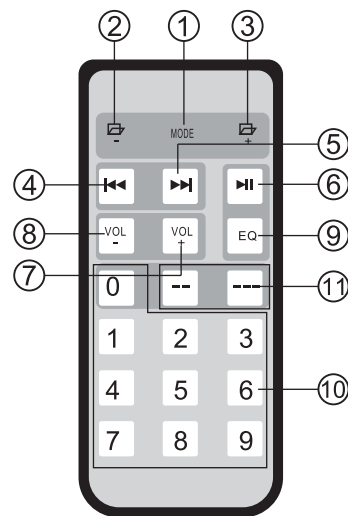

Remote Control

1. **MODE:** USB/SD/BT/FM/LINE IN CONVERTER
2. **FOL- :** Folder backward
3. **FOL+ :** Folder forward
4. **◀◀ :** in USB/SD: Previous Song, press and hold for fast rewind in FM: switch to backward
5. **▶▶ :** in USB/SD: next Song, press and hold for fast forward. in FM: switch to next channel
6. **▶|| :** Play/Pause in FM : Auto search
7. **VOL+ :** Increase volume
8. **VOL- :** Decrease volume
9. **EQ:** NORMAL, BASS, POP, ROCK, CLASS, JAZZ.
10. **0-9:** Choose music by number
11. **--/-- :** Choose music by numbers

Wireless BT Streaming

- Instantly Stream Music from Your BT Devices
- Works with All Your Favorite BT Devices (iPhone, Android, Smartphone, iPad, Tablet, PC, etc.)
- Wireless BT Version: 5.0
- Wireless BT Range: 100'+ Feet
- Wireless BT Network Name: **'Pyle'**

Wireless BT Connection

1. Press **'MODE'** to enable Wireless BT and connection to your device.
2. Once **'BT'** appears on the LCD screen it will read **'connected'** or **'unconnected'**, indicating if your device has been paired successfully.
3. To pair with your device, the PA speaker will appear as **'Pyle'** in the available Wireless BT Network Devices list.
4. The LCD screen will read **'connected'** and a BT connection has been established.