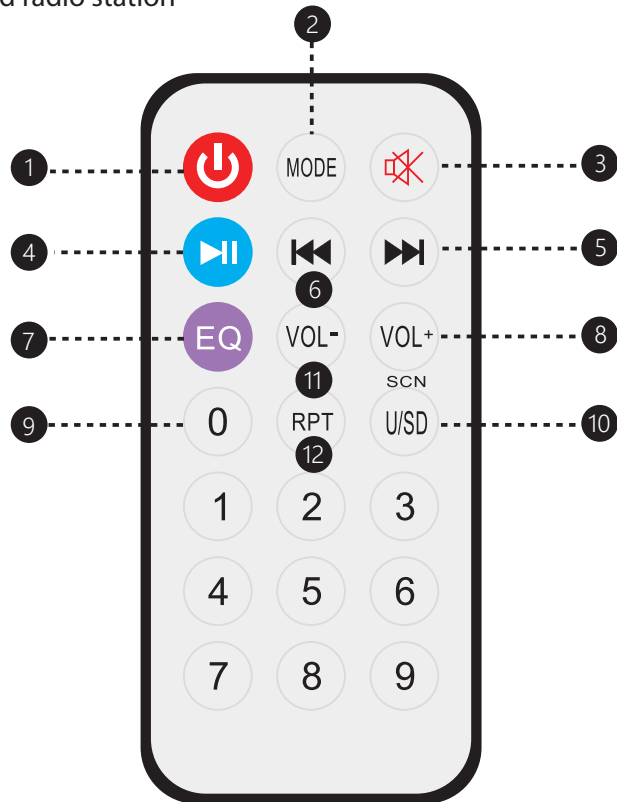

Illegal operation may cause personal injury, which could be fatal and may cause damage to property.

FRONT PANEL FUNCTIONS

1. Master volume control
2. Charge LED indicator
3. DC 5V input jack
4. Short press to choose input signal, press and hold to turn ON/OFF light
5. Next/select saved radio station.
6. Play/Pause/TWS function/In FM mode, press and hold to search radio station automatically and save.
7. Previous/select saved radio station
8. AUX input jack
9. USB input jack
10. Microphone input jack
11. Display screen

REMOTE CONTROL FUNCTIONS

- Power:** Used to turn on and off the MP3 player power
- MODE:** Used to switch the AUX/USB/Wireless BT/Radio
- Mute button
- Play/Pause/Press and hold for TWS/
In FM mode, press and hold to search radio station automatically and save
- Next song/In FM mode, short press to select saved radio station
- Previous song /In FM mode, short press to select saved radio station
- EQ solution
- Increase volume
- Choose song number directly/
In FM mode, choose FM Frequency directly
- Choose USB or SD signal directly
(Only suitable for models with USB & SD both)
- Decrease volume
- Repeat song

TWS FUNCTION

For increase sound effect, our unit provides TWS function as follows:

Step-1: Turn ON BT mode on your device and connect the machine.

Step-2: Press and hold each control board "TWS" button more than 3's, and you will see "ON" on display, unit will start to connect the other unit automatically, now you can enjoy stereo sound, and adjusting one unit volume will affect the other unit.