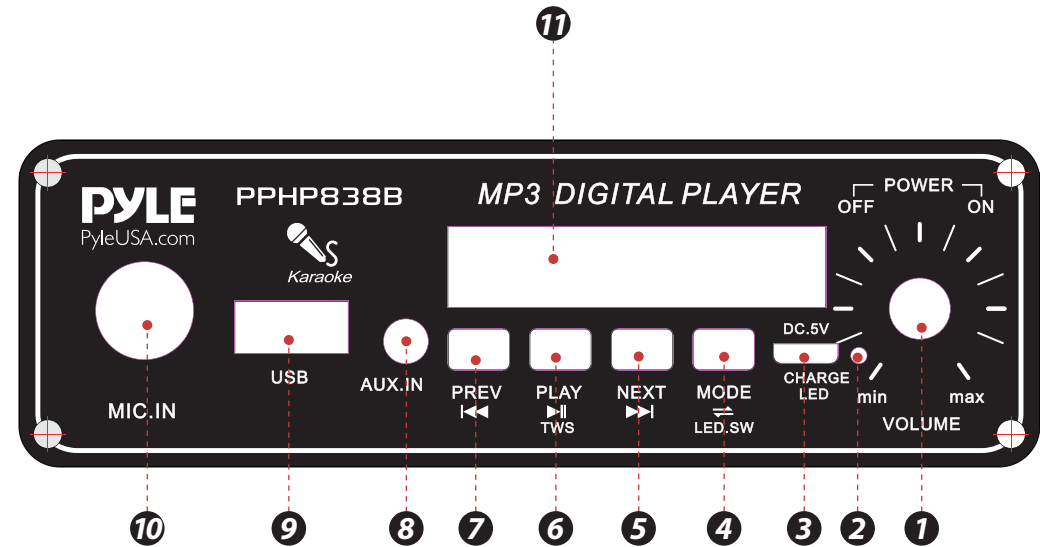

Illegal operation may cause personal injury, which could be fatal and may cause damage to property.

FRONT PANEL FUNCTIONS

1. Master volume control
2. Charge LED indicator
3. DC 5V input jack
4. Short press to choose input signal, press and hold to turn ON/OFF light
5. Next/select saved radio station.
6. Play/Pause/TWS function/In FM mode, press and hold to search radio station automatically and save.
7. Previous/select saved radio station
8. AUX input jack
9. USB input jack
10. Microphone input jack
11. Display screen

TWS FUNCTION

For increase sound effect, our unit provides TWS function as follows:

Step-1: Turn ON BT mode on your device and connect the machine.

Step-2: Press and hold each control board "TWS" button more than 3's, and you will see "ON" on display, unit will start to connect the other unit automatically, now you can enjoy stereo sound, and adjusting one unit volume will affect the other unit.

What's in the Box:

- PA Speaker System
- Remote Control
- Power Adapter

Technical Specs:

- Material: Polypropylene (PP)
- Max Power Output: 300 Watt Max
- Sound System: 8" -inch Subwoofer + 1" Tweeter
- Impedance: 3.0 Ohm
- Frequency Response: 50Hz-12KHz
- USB Interface Type: 2.0
- Digital Audio File Support: MP3
- Maximum USB Flash Support: 32GB
- Remote Control Battery Operated, 1 Piece Button Cell Battery CR-2025 (Included)
- Battery Life: Up to 2 Hours (Charge Time: Approx. 4 Hours)
- Rechargeable Battery: 3.7V, 1800mAh – 6.66 Wh
- Power Supply: 120/240V, Switchable (5V/2A Power Adapter)
- Dimensions (L x W x H): 8.9" x 7.4" x 13.2" -inches