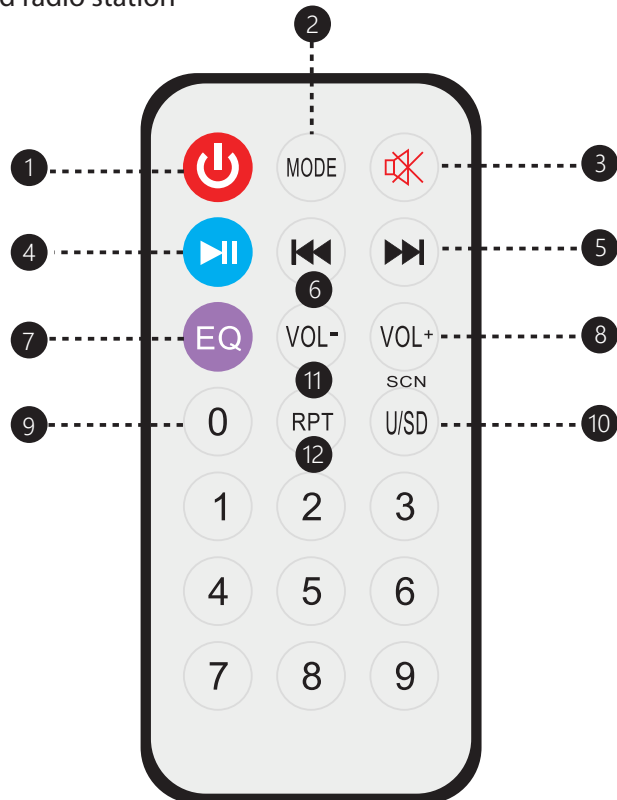

Illegal operation may cause personal injury, which could be fatal and may cause damage to property.

FRONT PANEL FUNCTIONS

1. Master volume control
2. Charge LED indicator
3. DC 5V input jack
4. Short press to choose input signal, press and hold to turn ON/OFF light
5. Next/select saved radio station.
6. Play/Pause/TWS function/In FM mode, press and hold to search radio station automatically and save.
7. Previous/select saved radio station
8. AUX input jack
9. USB input jack
10. Microphone input jack
11. Display screen

REMOTE CONTROL FUNCTIONS

- Power:** Used to turn on and off the MP3 player power
- MODE:** Used to switch the AUX/USB/Wireless BT/Radio
- Mute button
- Play/Pause/Press and hold for TWS/
In FM mode, press and hold to search radio station automatically and save
- Next song/In FM mode, short press to select saved radio station
- Previous song /In FM mode, short press to select saved radio station
- EQ solution
- Increase volume
- Choose song number directly/
In FM mode, choose FM Frequency directly
- Choose USB or SD signal directly
(Only suitable for models with USB & SD both)
- Decrease volume
- Repeat song

TWS FUNCTION

For increase sound effect, our unit provides TWS function as follows:

Step-1: Turn ON BT mode on your device and connect the machine.

Step-2: Press and hold each control board "TWS" button more than 3's, and you will see "ON" on display, unit will start to connect the other unit automatically, now you can enjoy stereo sound, and adjusting one unit volume will affect the other unit.