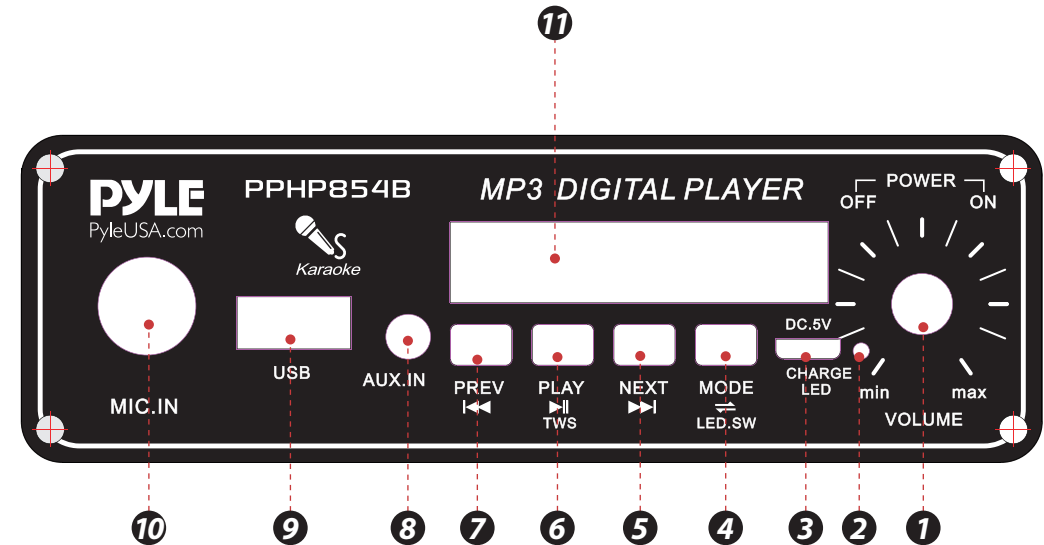

Illegal operation may cause personal injury, which could be fatal and may cause damage to property.

FRONT PANEL FUNCTIONS

1. Master volume control
2. Charge LED indicator
3. DC 5V input jack
4. Short press to choose input signal, press and hold to turn ON/OFF light
5. Next/select saved radio station.
6. Play/Pause/TWS function/In FM mode, press and hold to search radio station automatically and save.
7. Previous/select saved radio station
8. AUX input jack
9. USB input jack
10. Microphone input jack
11. Display screen

TWS FUNCTION

For increase sound effect, our unit provides TWS function as follows:

Step-1: Turn ON BT mode on your device and connect the machine.

Step-2: Press and hold each control board "TWS" button more than 3's, and you will see "ON" on display, unit will start to connect the other unit automatically, now you can enjoy stereo sound, and adjusting one unit volume will affect the other unit.

What's in the Box:

- PA Speaker System
- Remote Control
- Power Adapter
- Straps

Technical Specs:

- Material: Polypropylene (PP)
- Max Power Output: 300 Watt Max
- Sound System: 8" -inch Subwoofer
- Impedance: 3.0 Ohm
- Frequency Response: 50Hz-12KHz
- USB Interface Type: 2.0
- Digital Audio File Support: MP3
- Maximum USB Flash Support: 32GB
- Remote Control Battery Operated, 1 Piece Button Cell Battery CR-2025 (Included)
- Battery Life: Up to 2 Hours (Charge Time: Approx. 4 Hours)
- Rechargeable Battery: 3.7V, 1800mAh – 6.66 Wh
- Power Supply: 120/240V, Switchable (5V/2A Power Adapter)
- Dimensions (L x W x H): 9.9" x 6.5" x 11.8" -inches