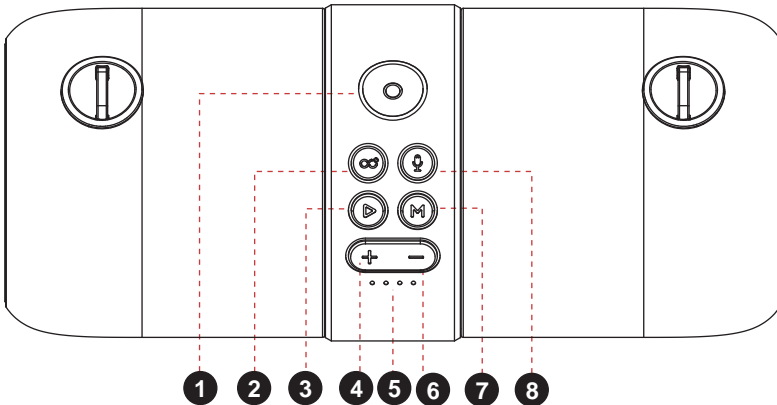

Product Details:

- | | |
|-------------------------|--|
| 1. Power On/Off | 7. Mode Button (turn the modes among BT,
USB disk, FM radio and AUX-IN) |
| 2. TWS Button | 8. Siri Button |
| 3. Play/Pause | 9. Charging Jack |
| 4. Forward/Volume Up | 10. USB Port |
| 5. Battery Indicator | 11. AUX IN port |
| 6. Backward/Volume Down | 12. Reset Jack |