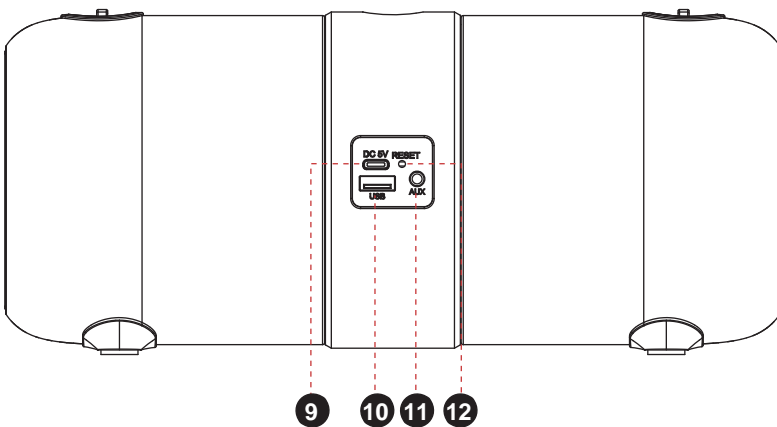

Product Details:

- | | |
|-------------------------|--|
| 1. Power On/Off | 7. Mode Button (turn the modes among BT,
USB disk, FM radio and AUX-IN) |
| 2. TWS Button | 8. Siri Button |
| 3. Play/Pause | 9. Charging Jack |
| 4. Forward/Volume Up | 10. USB Port |
| 5. Battery Indicator | 11. AUX IN port |
| 6. Backward/Volume Down | 12. Reset Jack |