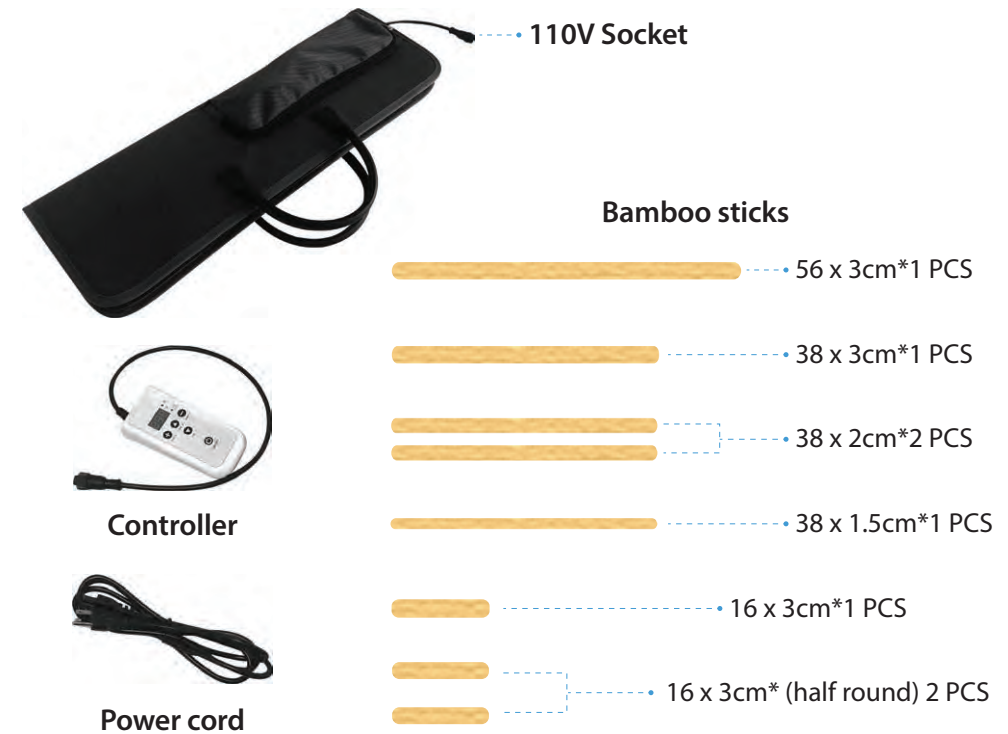

PRODUCT FEATURE

- **Innovative waterless heating technology**
  With waterless heating technology there is no need for traditional stone heating equipment. It can drop the electricity consumption, much "greener" and more environmentally friendly.
- **Digital temperature controller**
  Our digital temperature controller grants therapist the ability to choose the desired stone temperature.
- **Portable massage kit**
  Our portable massage kit offers mess-free stone warming along with the ability to easily transport for traveling therapist as well as your massage practice or home use.
- **Multifunctionality**
  Combined heating with bag, it is more than a bag, not only can self-contained but also can heat.