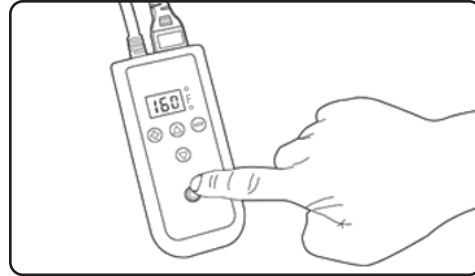

HOW TO USE

STEP 1

Place Bamboo sticks inside the portable massage heating warmer. Make sure all are placed flat and not stacked on top of one another.

STEP 2

Connect the temperature controller to the Thermal Therapy Massage Kit.

STEP 3

Connect the power cord to the temperature controller and then plug power cord into a power outlet.

STEP 4

Press the power button on the temperature controller and set desired temperature or heating time. Wait about 10-15 minutes* and the stones will be ready to use.