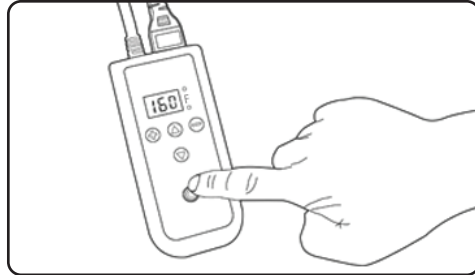

STEP 4

Press the power button on the temperature controller and set desired temperature or heating time. Wait about 10-15 minutes and the stones will be ready to use.