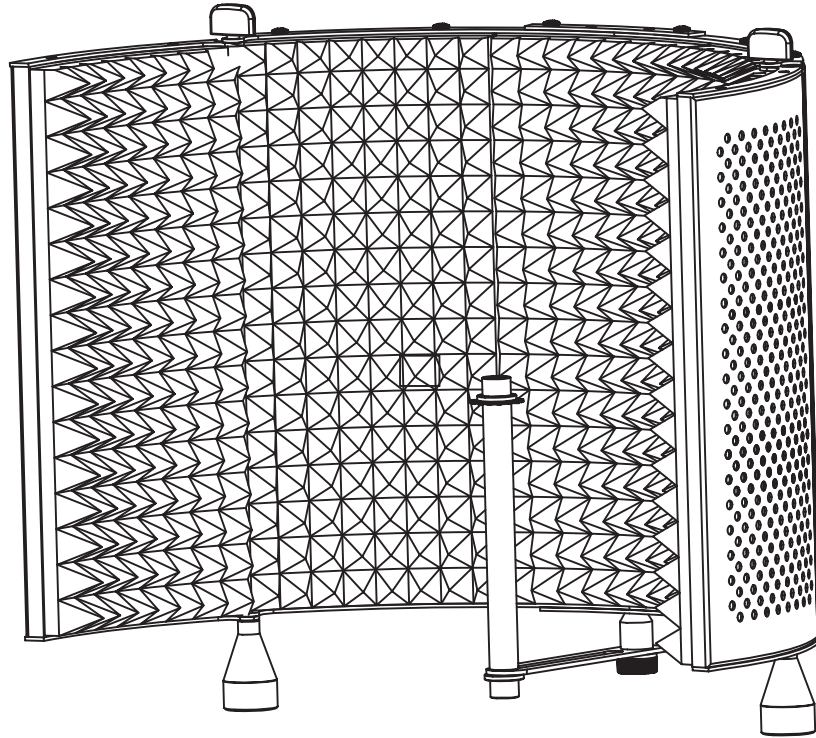

User Manual

A	5/8" washer	1	F	Steel track sheet	1
B	3/8" to 5/8" adapter	2	G	M5 screw	2
C	Tube with 3/8" thread male	1	H	Clamp	1
D	Steel knob with 3/8" thread male	1	Y	Feet	2
E	M6 plastic knob	2	J	Allen key	1

Microphone Isolation Shield
PSMRS11