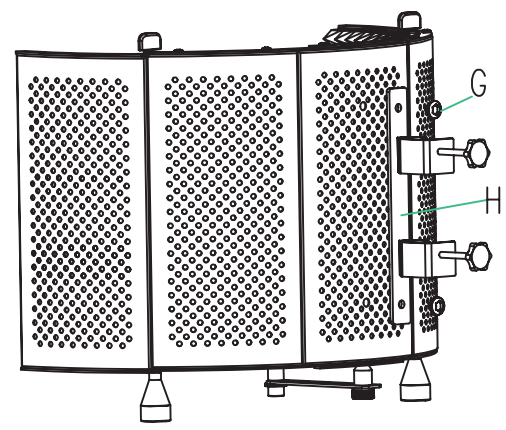

User Manual

A	5/8" washer	1	F	Steel track sheet	1
B	3/8" to 5/8" adapter	2	G	M5 screw	2
C	Tube with 3/8" thread male	1	H	Clamp	1
D	Steel knob with 3/8" thread male	1	Y	Feet	2
E	M6 plastic knob	2	J	Allen key	1

Microphone Isolation Shield
PSMRS11