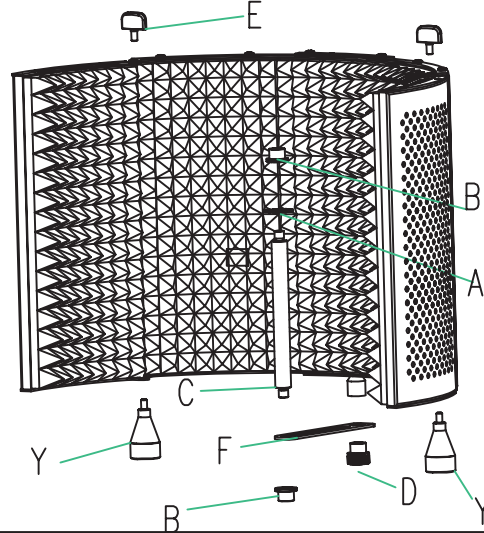

User Manual

A	5/8" washer	1	F	Steel track sheet	1
B	3/8" to 5/8" adapter	2	G	M5 screw	2
C	Tube with 3/8" thread male	1	H	Clamp	1
D	Steel knob with 3/8" thread male	1	Y	Feet	2
E	M6 plastic knob	2	J	Allen key	1

Microphone Isolation Shield
PSMRS11