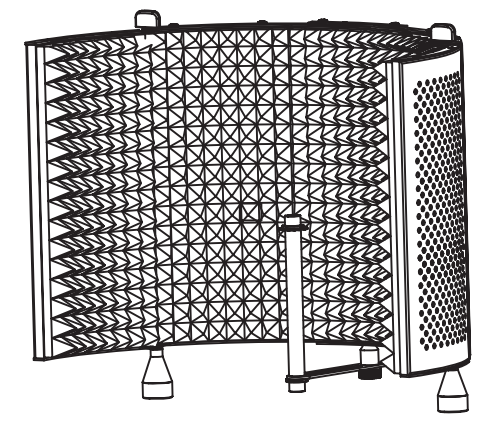

User Manual

A	5/8" washer	1	F	Steel track sheet	1
B	3/8" to 5/8" adapter	2	G	M5 screw	2
C	Tube with 3/8" thread male	1	H	Clamp	1
D	Steel knob with 3/8" thread male	1	Y	Feet	2
E	M6 plastic knob	2	J	Allen key	1

Microphone Isolation Shield
PSMRS11