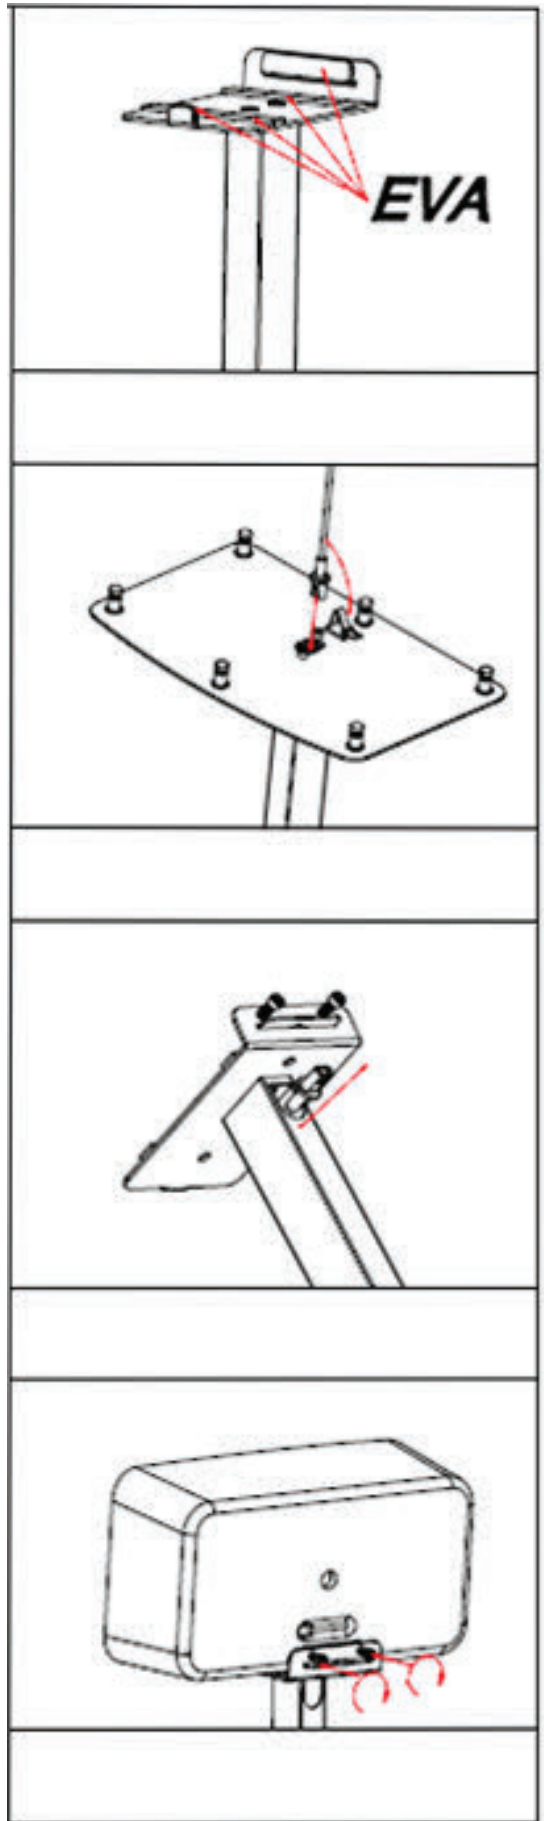

## **Features:**

- Includes (1) Universal Speaker Stand Mount
- Conveniently Position Your Speakers for Immersive Audio
- Works with Various Compatible Home Theater Surround Sound Speakers  
*\*Also Compatible with 2nd Gen. Sonos PLAY 5 Wireless Speakers*
- Sleek & Stylish Powder Coat Finish
- Reinforced Speaker Base Support
- Height Adjustable Rubber-Capped Feet
- Integrated External Cable Routing, Cable Management
- Rugged & Heavy-Duty Construction

## **Technical Specs:**

- Construction Material: Reinforced Steel
- Upper Speaker Tray (W x D): 4.3" x 6.5"
- Floor Base Platform (W x D): 14.5" x 9.4"
- Weight: 9 lbs.

**PYLE**

PyleUSA.com