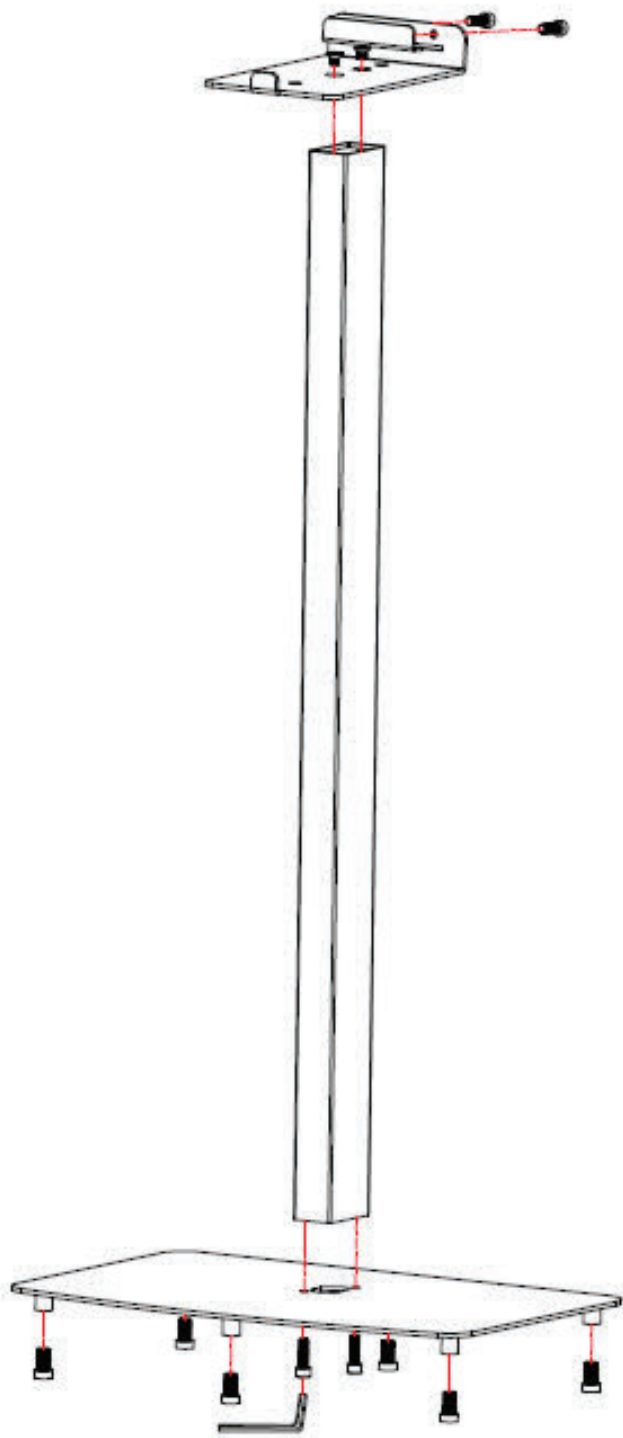

## **USER'S MANUAL**

***MODEL: PSTNDS0N17***

## **Features:**

- Includes (1) Universal Speaker Stand Mount
- Conveniently Position Your Speakers for Immersive Audio
- Works with Various Compatible Home Theater Surround Sound Speakers  
*\*Also Compatible with 2nd Gen. Sonos PLAY 5 Wireless Speakers*
- Sleek & Stylish Powder Coat Finish
- Reinforced Speaker Base Support
- Height Adjustable Rubber-Capped Feet
- Integrated External Cable Routing, Cable Management
- Rugged & Heavy-Duty Construction

## **Technical Specs:**

- Construction Material: Reinforced Steel
- Upper Speaker Tray (W x D): 4.3" x 6.5"
- Floor Base Platform (W x D): 14.5" x 9.4"
- Weight: 9 lbs.

**PYLE**

PyleUSA.com