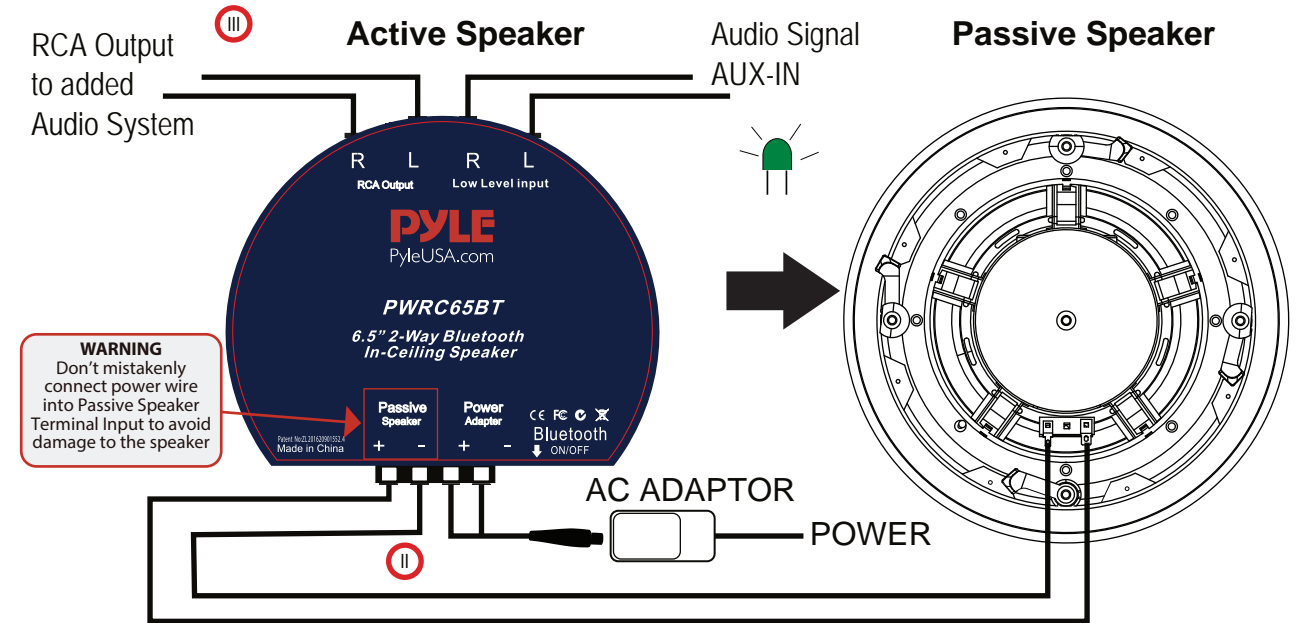

PWRC55BT - PWRC65BT - PWRC85BT

Installation Guide

LED INDICATOR

Status	Active Speaker
POWER ON	RED
Bluetooth Connection	BLUE
RCA/AUX-IN	GREEN

Please read these instructions carefully before using this product, and save this manual for future use.

PWRC55BT - PWRC65BT - PWRC85BT INSTALLATION

Ways to connect

• Bluetooth Connection

Connect the active speaker to a power source via a included power adapter. Upon successful connection a red light will illuminate in active speaker. Switch **ON** Bluetooth on your phone / tablet and select Bluetooth connection name of '**PyleUSA**'. Upon successful connection you will hear a connection tone and blue light will illuminate on active speaker. Conversely upon Bluetooth disconnection, you will hear a disconnection tone and red light illuminates on active speaker.

- Using included speaker wire to daisy Chain connection in between Active and Passive speakers to build up the complete stereo system

- **RCA** Low level input allow user to have any **AUX-IN** option additionally while Bluetooth feature is disconnected. The active speaker stays green light illumination while RCA AUX-IN. Vice Versa, while Bluetooth is connected, the Bluetooth signal dominates the audio system.

- Optional '**RCA Output**' allows user to wire and extend wider audio system. The added pair is to receive audio signal via '**Low Level Input**' and turn Bluetooth pin **OFF** on added active speaker to avoid Bluetooth connection confusion. The way of daisy chain connection in between active and passive speaker on added pair audio system is same as above point 2 method. The active speaker on added speaker system stays at green light illumination. User can use '**RCA Output**' and '**Low Level Input**' to add up numerous pair speakers to build up optimal audio system for different places.