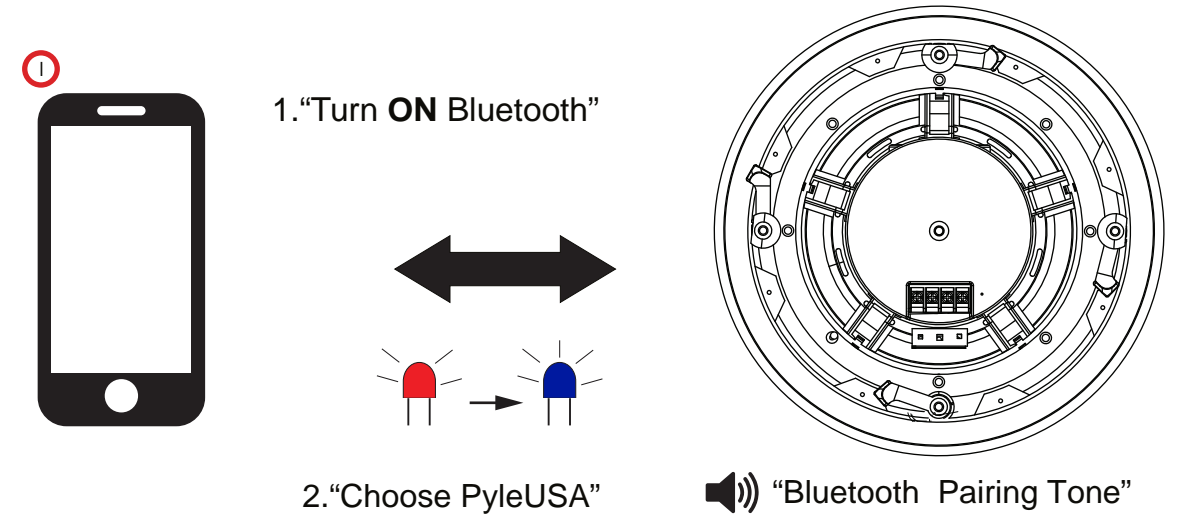

PWRC55BT - PWRC65BT - PWRC85BT

Installation Guide

LED INDICATOR

Status	Active Speaker
POWER ON	RED
Bluetooth Connection	BLUE
RCA/AUX-IN	GREEN

Please read these instructions carefully before using this product, and save this manual for future use.