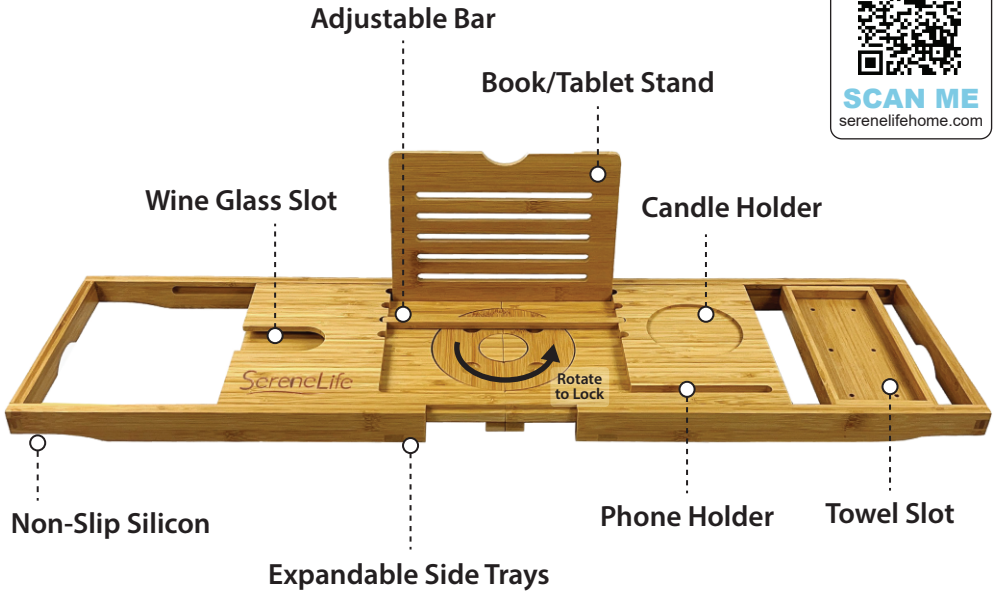

# Foldable Caddy Tray with Silicone Sides

SereneLife  
USER GUIDE

## Features:

- Adjustable to Bathtub
- Lacquer Coated for Long-Lasting Protection
- Expandable and Slip Resistant Silicone Grip
- Prevent Tub Caddy from Sliding
- Made from 100% Quality Bamboo
- Waterproof and Sturdy
- Featured with Food, Phone, Cup, Wine Glass, Candle, and Tablet Slot Holder
- Durable, and High-Quality
- Offers Generous Space and Compartments
- Lightweight and Easy to Use
- Foldable Bathtub Caddy Tray with Silicone Sides
- Adjustable Design Allows for a Custom Fit on a Variety of Bathtub Sizes & Shapes

## What's in the Box:

- (1) Movable Book Stand
- Bamboo Bathtub Caddy