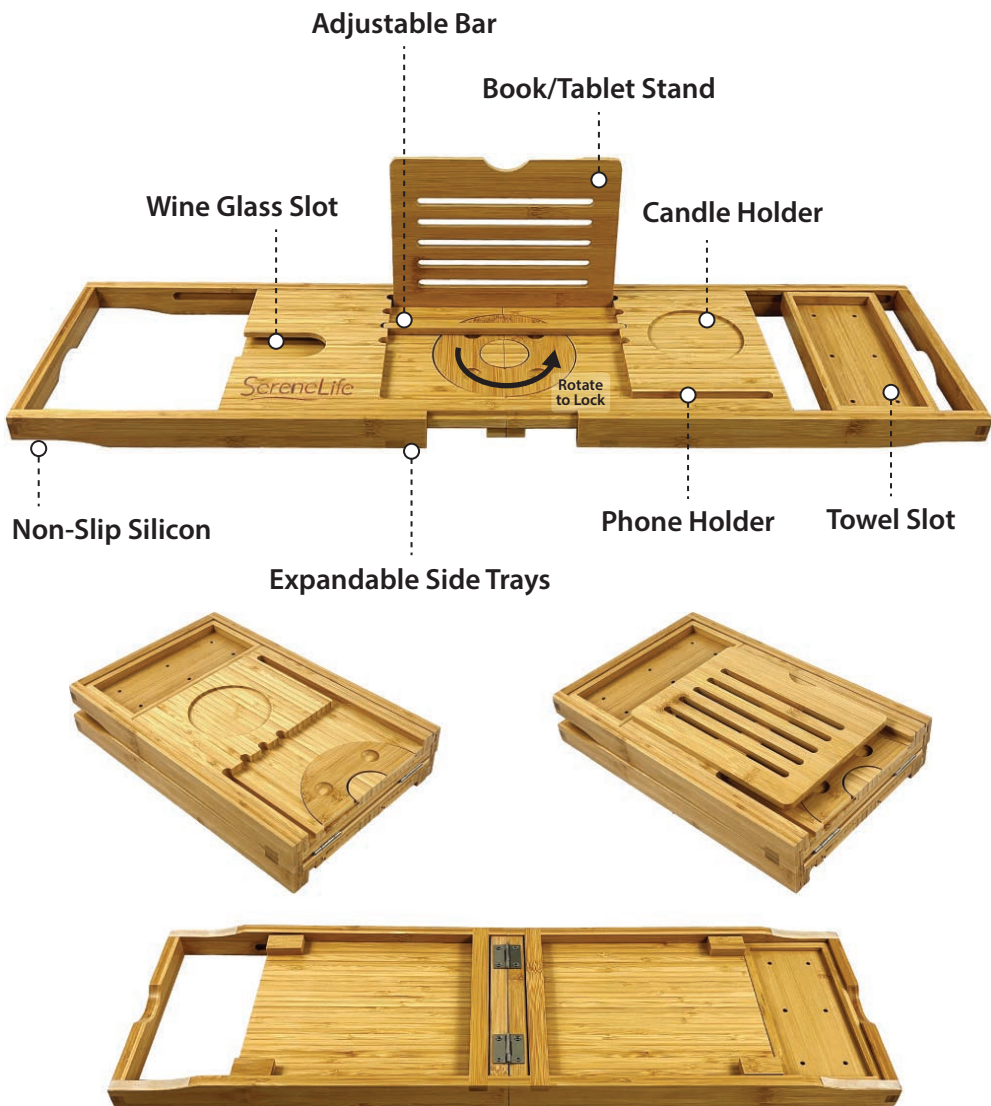

Foldable Caddy Tray with Silicone Sides

SereneLife

Expandable Bamboo Bath Tub Tray, with Food, Phone, Cup, Wine Glass, Candle, and Tablet Slot Holder (Brown)

Unique Features:

Features:

- Adjustable to Bathtub
- Lacquer Coated for Long-Lasting Protection
- Expandable and Slip Resistant Silicone Grip
- Prevent Tub Caddy from Sliding
- Made from 100% Quality Bamboo
- Waterproof and Sturdy
- Featured with Food, Phone, Cup, Wine Glass, Candle, and Tablet Slot Holder
- Durable, and High-Quality
- Offers Generous Space and Compartments
- Lightweight and Easy to Use
- Foldable Bathtub Caddy Tray with Silicone Sides
- Adjustable Design Allows for a Custom Fit on a Variety of Bathtub Sizes & Shapes

What's in the Box:

- (1) Movable Book Stand
- Bamboo Bathtub Caddy

Technical Specs:

- Construction Materials: Bamboo Wood
- Item Weight: 4.76 lbs.
- Bamboo Bathtub Caddy Closed Size (L x W x H): 27.5" x 8.7" x 1.6" -in.
- Bamboo Bathtub Caddy Open/Standing Size (L x W x H): 41.33" x 8.7" x 1.6" -in.
- Total Folded Size (L x W x H):13.8" x 8.7" x 3.2" -in.