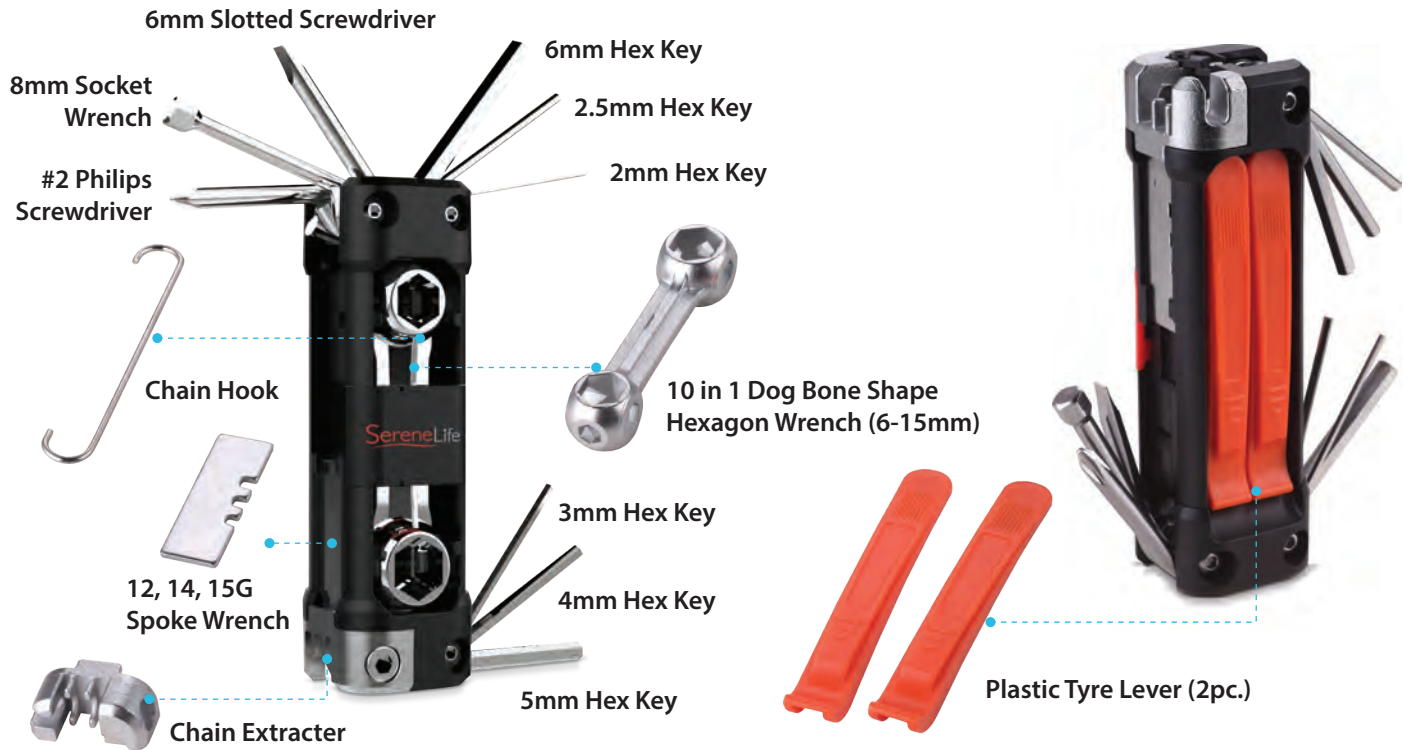

SLBIKIT12 Multi-Functional Bicycle Tool Kit

Emergency Bike Flat Tire Repair Pocket Tools USER MANUAL

SereneLife

FUNCTION INSTRUCTION

Chain hook Chain extractor

Push the clip, take the chain extractor out.

Hexagon wrench Hex Key

Features:

- Emergency Bicycle Repair Multi-Tool
- Compact & Portable Universal Tool Kit Design
- Unique, Quick Folding Hand Tool Access
- Multi-Functional 'Swiss Army Knife' Style
- Rugged, Durable & Reliable
- Comfortable, Ergonomic Handheld Grip
- Rust-Proof & Stain-Resistant Construction
- Hardened Reinforced Long-Lasting Steel Hobbyist Tools
- Perfect for Bicycle Cycling Maintenance & Flat Tire Roadside Repair

Built-in Tools:

- (6) Hex Keys (6mm, 5mm, 4mm, 3mm, 2.5mm, 2mm)
- (2) Tire Extraction Levers
- Philips Screwdriver
- Flathead Screwdriver
- Chain Extractor / Chain Hook
- Hexagon Wrench (6-15mm)
- Spoke Wrench (12, 14, 15G)
- Socket Wrench, 8mm

Technical Specs:

- Construction Material: Reinforced Carbon Steel Alloy, Engineered ABS
- Dimensions (L x W x H): 5.5" x 1.8" x 1.6" –inches