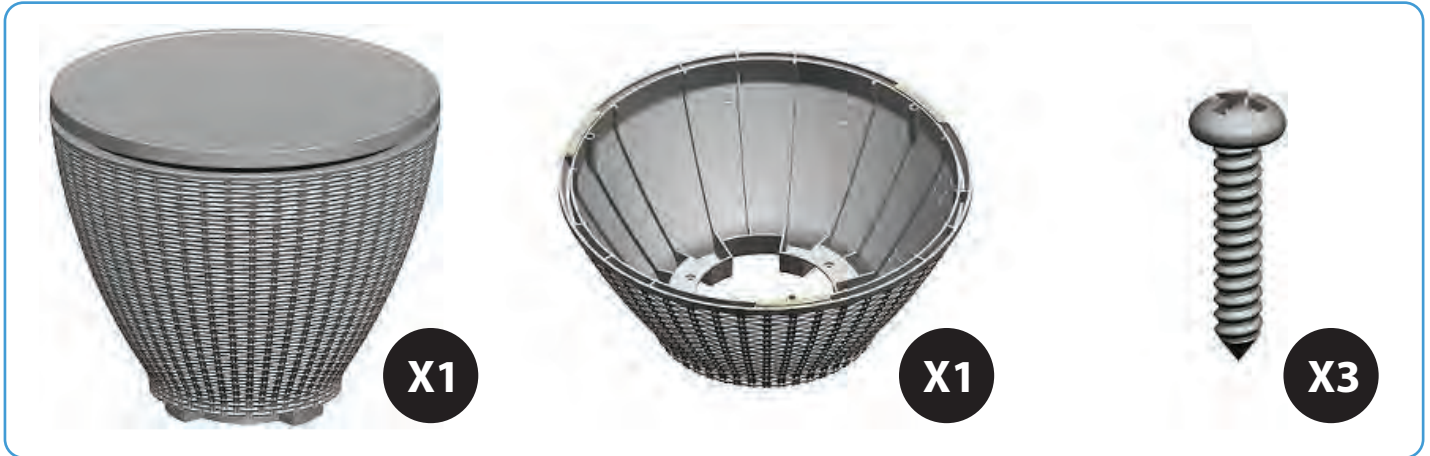

SLBUB795 - SLBUG796

serenelife™

Cool Bar Outdoor Patio Furniture and Hot Tub Side Table
with 7.5 Gallon Beer and Wine Cooler

USER GUIDE

Assembly Instruction:

Before assembling, please confirm that you have the right amount of each part.

Questions? Issues?

We are here to help!

Phone: (1) 718-535-1800

Email: support@pyleusa.com