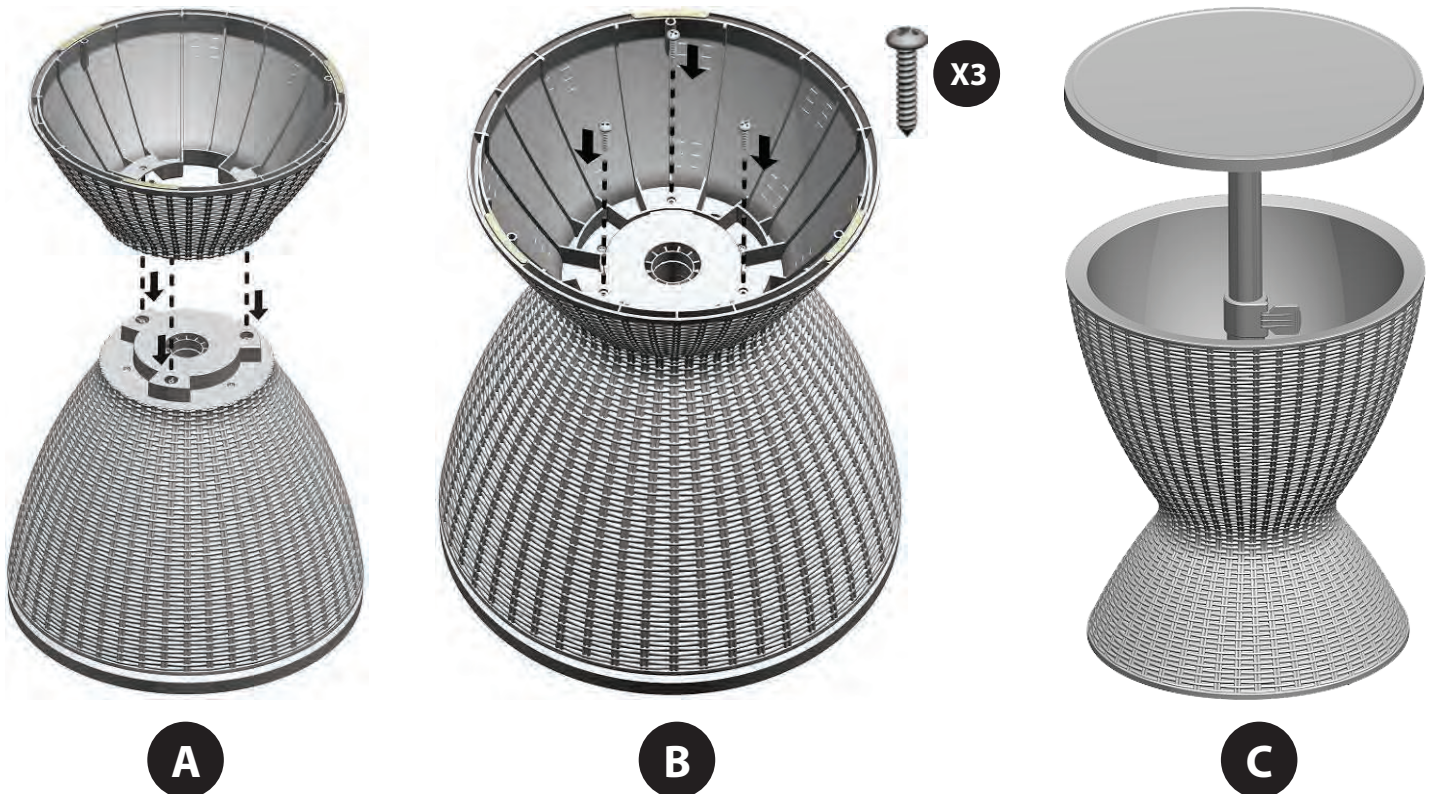

SLBUB795 - SLBUG796

serenelife™

Cool Bar Outdoor Patio Furniture and Hot Tub Side Table
with 7.5 Gallon Beer and Wine Cooler

USER GUIDE

Assembly Instruction:

Before assembling, please confirm that you have the right amount of each part.

Questions? Issues?

We are here to help!

Phone: (1) 718-535-1800

Email: support@pyleusa.com