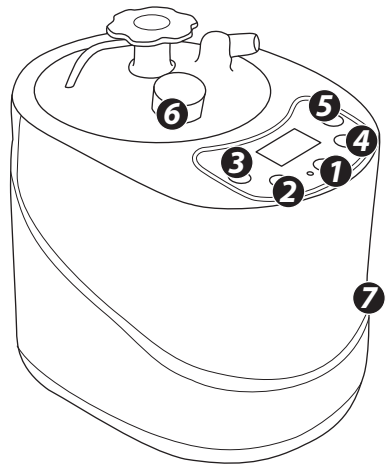

## INSTRUCTION FOR USE:

1. **Switch Button (1 or A):** Press this button to switch between standby and operating status.
2. **Time Minus Button (2 or C):** Press this button to shorten the time
3. **Time Plus Button (3 or B):** Press this button to prolong the time.
4. **Performance Down Button (4 or D):** Press this button to decrease performance level.
5. **Performance Up Button (5 or E):** Press this button to enhance performance level.
6. **Safety Valve button:** Water can be stored when it is working, but please be careful to not get scalded.
7. **Power Button:** Press this button to turn ON/OFF the machine.