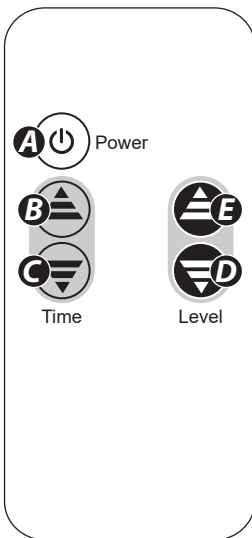

## INSTRUCTION FOR USE:

1. **Switch Button (1 or A):** Press this button to switch between standby and operating status.
2. **Time Minus Button (2 or C):** Press this button to shorten the time
3. **Time Plus Button (3 or B):** Press this button to prolong the time.
4. **Performance Down Button (4 or D):** Press this button to decrease performance level.
5. **Performance Up Button (5 or E):** Press this button to enhance performance level.
6. **Safety Valve button:** Water can be stored when it is working, but please be careful to not get scalded.
7. **Power Button:** Press this button to turn ON/OFF the machine.