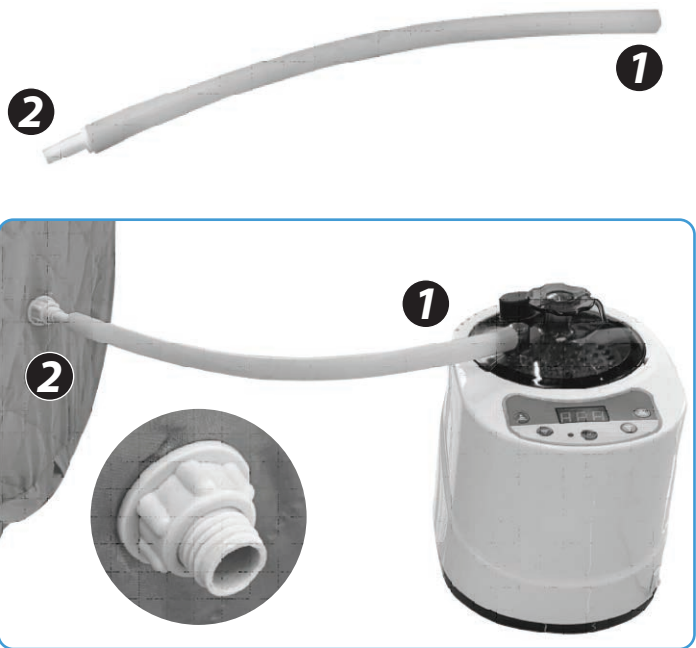

**Note:**

1. Remove the plastic spacer before using the remote control.
2. Adjust it to the 9th level when you first start the steamer.
3. To quickly produce steam, you could use hot water rather than cold water.
4. Connecting hose must be installed in place and tightly to prevent steam leaking.
5. Please enter the Sauna Tent when there is enough steam in case to catch a cold.
6. The plant or floral oils, Chinese herbal medicine cannot be put directly in the pot.