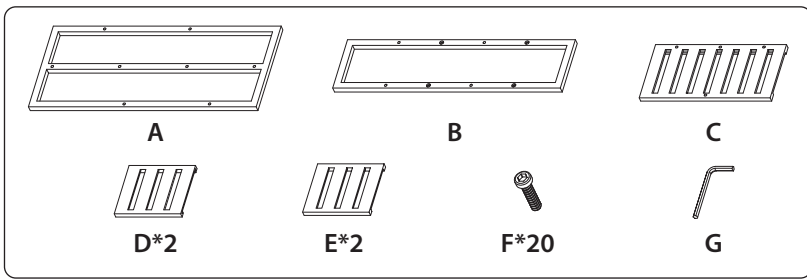

Cleaning, Maintenance, and Storage

Cleaning

- Wipe with a soft, damp cloth to remove dust and dirt.
- Use mild soap if necessary, but avoid harsh chemicals or abrasive cleaners.
- Dry completely after cleaning to prevent water damage.

Maintenance

- Regularly check and tighten screws to ensure stability.
- Avoid prolonged exposure to direct sunlight to prevent fading.
- Keep away from excessive moisture to maintain the wood's integrity.

Storage

- If not in use, disassemble the rack for compact storage.
- Store in a cool, dry place away from humidity and direct heat sources.
- Keep all hardware and fittings together for easy reassembly.

Register Product

Thank you for choosing SereneLife. By registering your product, you ensure that you receive the full benefits of our exclusive warranty and personalized customer support. Complete the form to access expert support and to keep your SereneLife purchase in perfect condition.

Start Here

Model Number:
SLPLTRK72

[SereneLifeHome.com/pages/register](https://www.SereneLifeHome.com/pages/register)