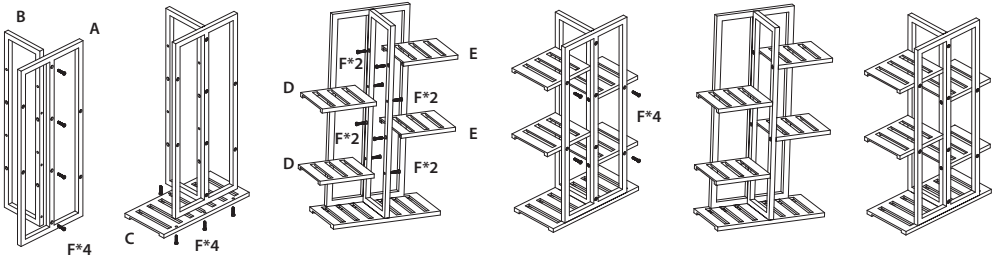

Cleaning, Maintenance, and Storage

Cleaning

- Wipe with a soft, damp cloth to remove dust and dirt.
- Use mild soap if necessary, but avoid harsh chemicals or abrasive cleaners.
- Dry completely after cleaning to prevent water damage.

Maintenance

- Regularly check and tighten screws to ensure stability.
- Avoid prolonged exposure to direct sunlight to prevent fading.
- Keep away from excessive moisture to maintain the wood's integrity.

Storage

- If not in use, disassemble the rack for compact storage.
- Store in a cool, dry place away from humidity and direct heat sources.
- Keep all hardware and fittings together for easy reassembly.

Register Product

Thank you for choosing SereneLife. By registering your product, you ensure that you receive the full benefits of our exclusive warranty and personalized customer support. Complete the form to access expert support and to keep your SereneLife purchase in perfect condition.

Start Here

Model Number:
SLPLTRK72

[SereneLifeHome.com/pages/register](https://www.SereneLifeHome.com/pages/register)