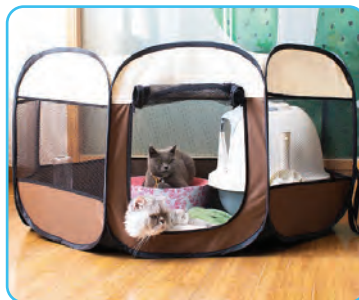

##### Removable Zippered Top

Bright top keep your pet comfortable and secured.

#### 1. Instructions

The pet fence has two exits,  
which are convenient for  
pets of various sizes.

The gauze material can  
provide better ventilation  
and vision.

#### 2. How to use

The octagonal pet fence is very portable, can be folded when not in use, and can be unfolded when in use, suitable for home and outdoor use.

EXPANDED STATE

FOLDED STATE