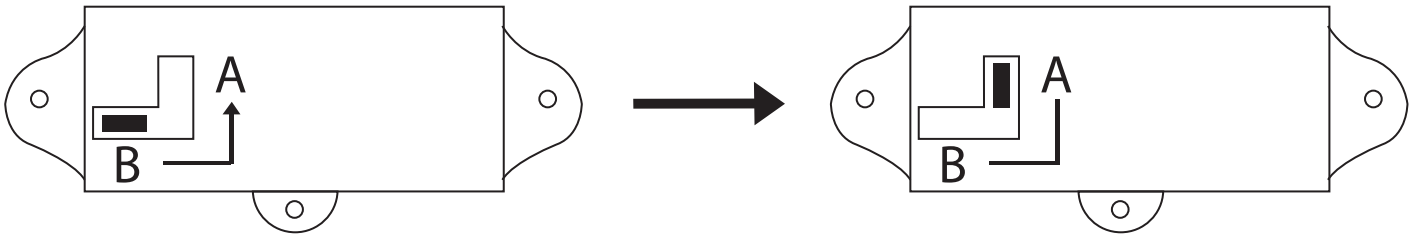

3. While lever is in A position - set the desired new code. Make sure the 4 dials you set are exactly parallel and lined up - you don't want to set to the wrong number by mistake. (Sample below).