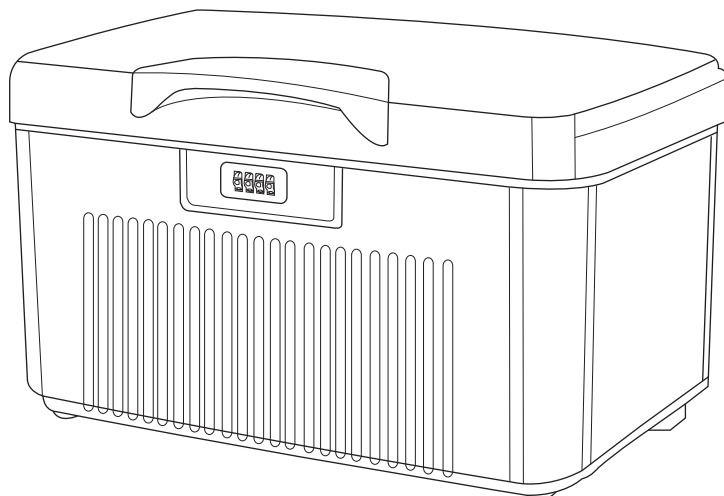

### What's in the Box:

- Commercial Storage Container Bin

#### **SLSBXN500GY - SLSBXN500BL - SLSBXN500GN**

- Internal Storage Capacity: 6 Liters
- Maximum Support Weight: 55 lbs.
- Product Dimensions (L x W x H): 9.84" x 7.87" x 4.33" -in.

#### **SLSBXN750GY - SLSBXN750BL - SLSBXN750GN**

- Internal Storage Capacity: 32 Liters
- Maximum Support Weight: 110 lbs.
- Product Dimensions (L x W x H): 17.7" x 11" x 9.84" -in.

SLSBXN750GY - SLSBXN750BL - SLSBXN750GN