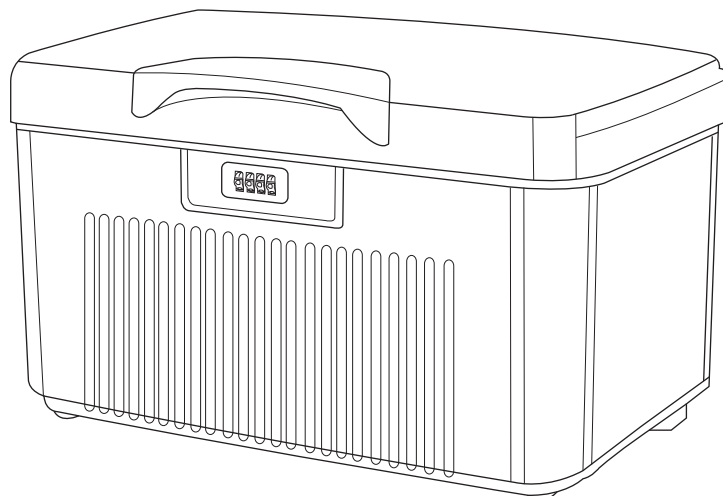

SLSBXN500GY - SLSBXN500BL - SLSBXN500GN
SLSBXN750GY - SLSBXN750BL - SLSBXN750GN

serenelife™

Heavy-Duty Storage Bin with Combination Lock

USER GUIDE

Features:

- Made of High-Quality ABS Material
- Sturdy and Durable
- Convenient Storage Box Solution
- Stackable Storage for Efficient Use of Space
- Integrated Combination Lock for Security
- User-Defined Number Passcode Setting
- Safe, Rugged, Reliable Construction
- Heavy-Duty Impact Resistance
- Anti-Scratch & Stain-Resistant Housing
- Easy Access Lift-Top Hinges
- Clean & Streamline Modern Style
- Perfect for Home, Office, School, Business & Mobile Use

SLSBXN500GY - SLSBXN500BL - SLSBXN500GN

What's in the Box:

- Commercial Storage Container Bin

Technical Specs:

- Construction Material: Reinforced Engineered ABS
- PassCode Type: Manual 4-Digit, Numerical

[SLSBXN500GY - SLSBXN500BL - SLSBXN500GN](#)

- Internal Storage Capacity: 6 Liters
- Maximum Support Weight: 55 lbs.
- Product Dimensions (L x W x H): 9.84" x 7.87" x 4.33" -in.

[SLSBXN750GY - SLSBXN750BL - SLSBXN750GN](#)

- Internal Storage Capacity: 32 Liters
- Maximum Support Weight: 110 lbs.
- Product Dimensions (L x W x H): 17.7" x 11" x 9.84" -in.

SLSBXN750GY - SLSBXN750BL - SLSBXN750GN

HOW TO SET A CUSTOM PASS CODE: