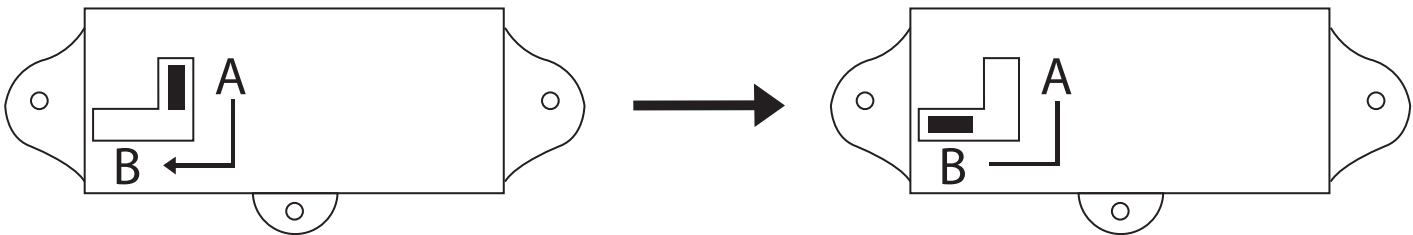

5. Make sure to write down & remember your code. There is no way to recover it once it is set.

California Prop 65 Warning

⚠️ WARNING:

This product contains Phthalates which is known to the state of California to cause cancer birth defects and other reproductive harm. Do not ingest.

For more info go to: www.P65warnings.ca.gov

Questions? Comments?

We are here to help!

Phone: (1) 718-535-1800

Email: support@pyleusa.com