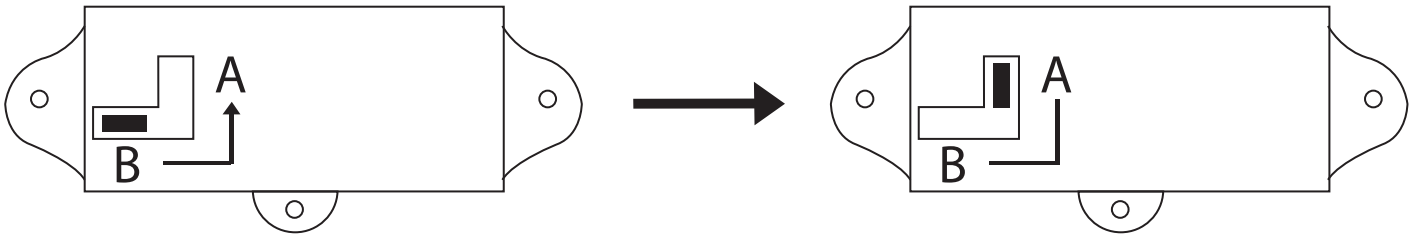

- Internal Storage Capacity: 32 Liters
- Maximum Support Weight: 110 lbs.
- Product Dimensions (L x W x H): 17.7" x 11" x 9.84" -in.

SLSBXN750GY - SLSBXN750BL - SLSBXN750GN

HOW TO SET A CUSTOM PASS CODE:

1. Adjust the pin to your current pass code (By default, the lock pin is set to "0000").

2. Completely remove the top drawer from the cabinet and on the inside of the cabinet switch the lever located on the lock from the B to A position.